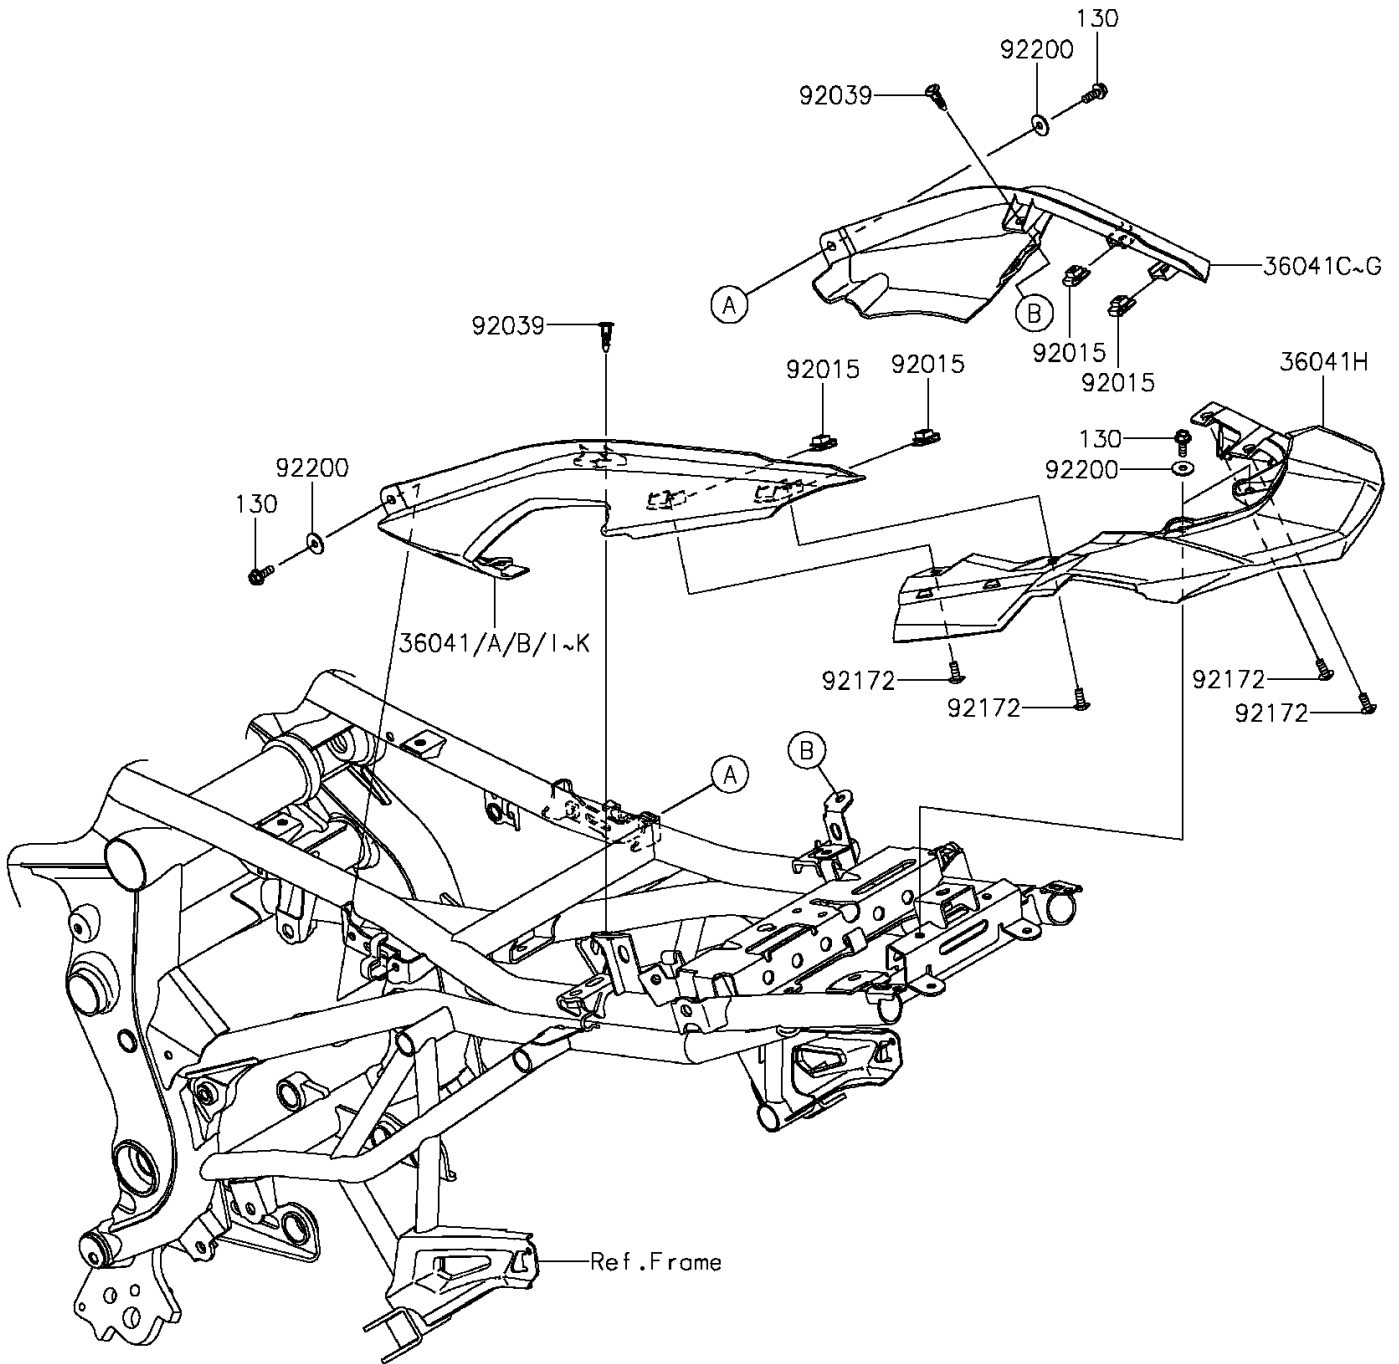

2016 VERSYS® 650 ABS PARTS DIAGRAM

Seat Cover

F2612

2016 VERSYS® 650 ABS PARTS LIST

Seat Cover

ITEM NAME	PART NUMBER	QUANTITY
-----------	-------------	----------