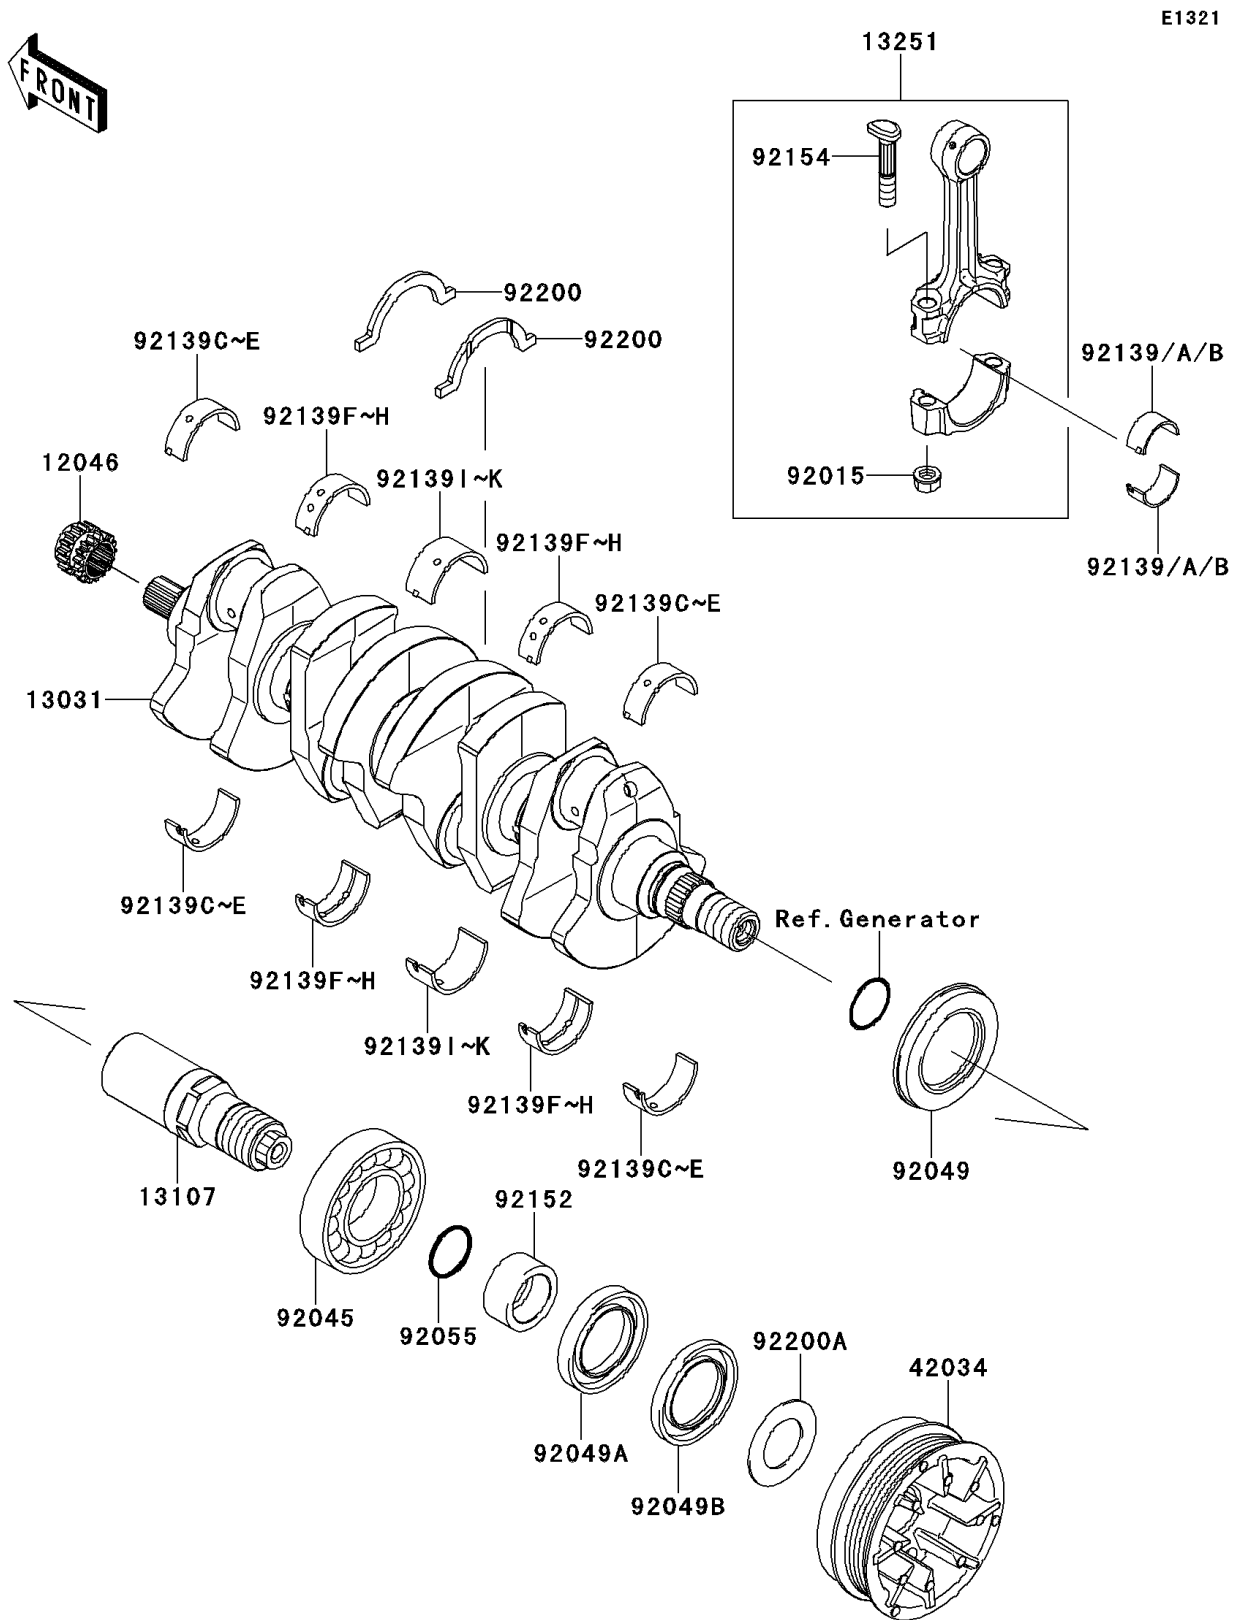

2013 Ultra 300LX PARTS DIAGRAM

Crankshaft

2013 Ultra 300LX PARTS LIST

Crankshaft

ITEM NAME	PART NUMBER	QUANTITY
SPROCKET,17T (Ref # 12046)	12046-3711	1
CRANKSHAFT-COMP (Ref # 13031)	13031-3743	1
SHAFT (Ref # 13107)	13107-3810	1
ROD-ASSY-CONNECTING,J (Ref # 13251)	13251-3703-JJ	4
COUPLING (Ref # 42034)	42034-3723	1
NUT,CONNECTING ROD (Ref # 92015)	92015-1559	8
BEARING-BALL,6208ZZ AS2S (Ref # 92045)	92045-3739	1
SEAL-OIL,SD347626LHS (Ref # 92049)	92049-3736	1
SEAL-OIL,FPJ740628.5ZS (Ref # 92049A)	92049-3737	1
SEAL-OIL,S40626NS (Ref # 92049B)	92049-3738	1
RING-O,27.7X2.4 (Ref # 92055)	92055-091	1
BUSHING,CONNECTING ROD,GREEN (Ref # 92139)	92139-0722	8
BUSHING,CONNECTING ROD,YELLOW (Ref # 92139A)	92139-0723	AR
BUSHING,CONNECTING ROD,PINK (Ref # 92139B)	92139-0724	AR
BUSHING,CRANKSHAFT,#1,GREEN (Ref # 92139C)	92139-0725	4
BUSHING,CRANKSHAFT,#1,YEL (Ref # 92139D)	92139-0726	AR
BUSHING,CRANKSHAFT,#1,PINK (Ref # 92139E)	92139-0727	AR
BUSHING,CRANKSHAFT,#2,GREEN (Ref # 92139F)	92139-0728	4
BUSHING,CRANKSHAFT,#2,YEL (Ref # 92139G)	92139-0729	AR
BUSHING,CRANKSHAFT,#2,PINK (Ref # 92139H)	92139-0730	AR
BUSHING,CRANKSHAFT,#3,GREEN (Ref # 92139I)	92139-0731	2
BUSHING,CRANKSHAFT,#3,YELLOW (Ref # 92139J)	92139-0732	AR
BUSHING,CRANKSHAFT,#3,PINK (Ref # 92139K)	92139-0733	AR
COLLAR,30X40X18 (Ref # 92152)	92152-3759	1
BOLT,CONNECTING ROD,9MM (Ref # 92154)	92154-3720	8
WASHER (Ref # 92200)	92200-3789	2
WASHER,30.5X52X1.5 (Ref # 92200A)	92200-3808	1