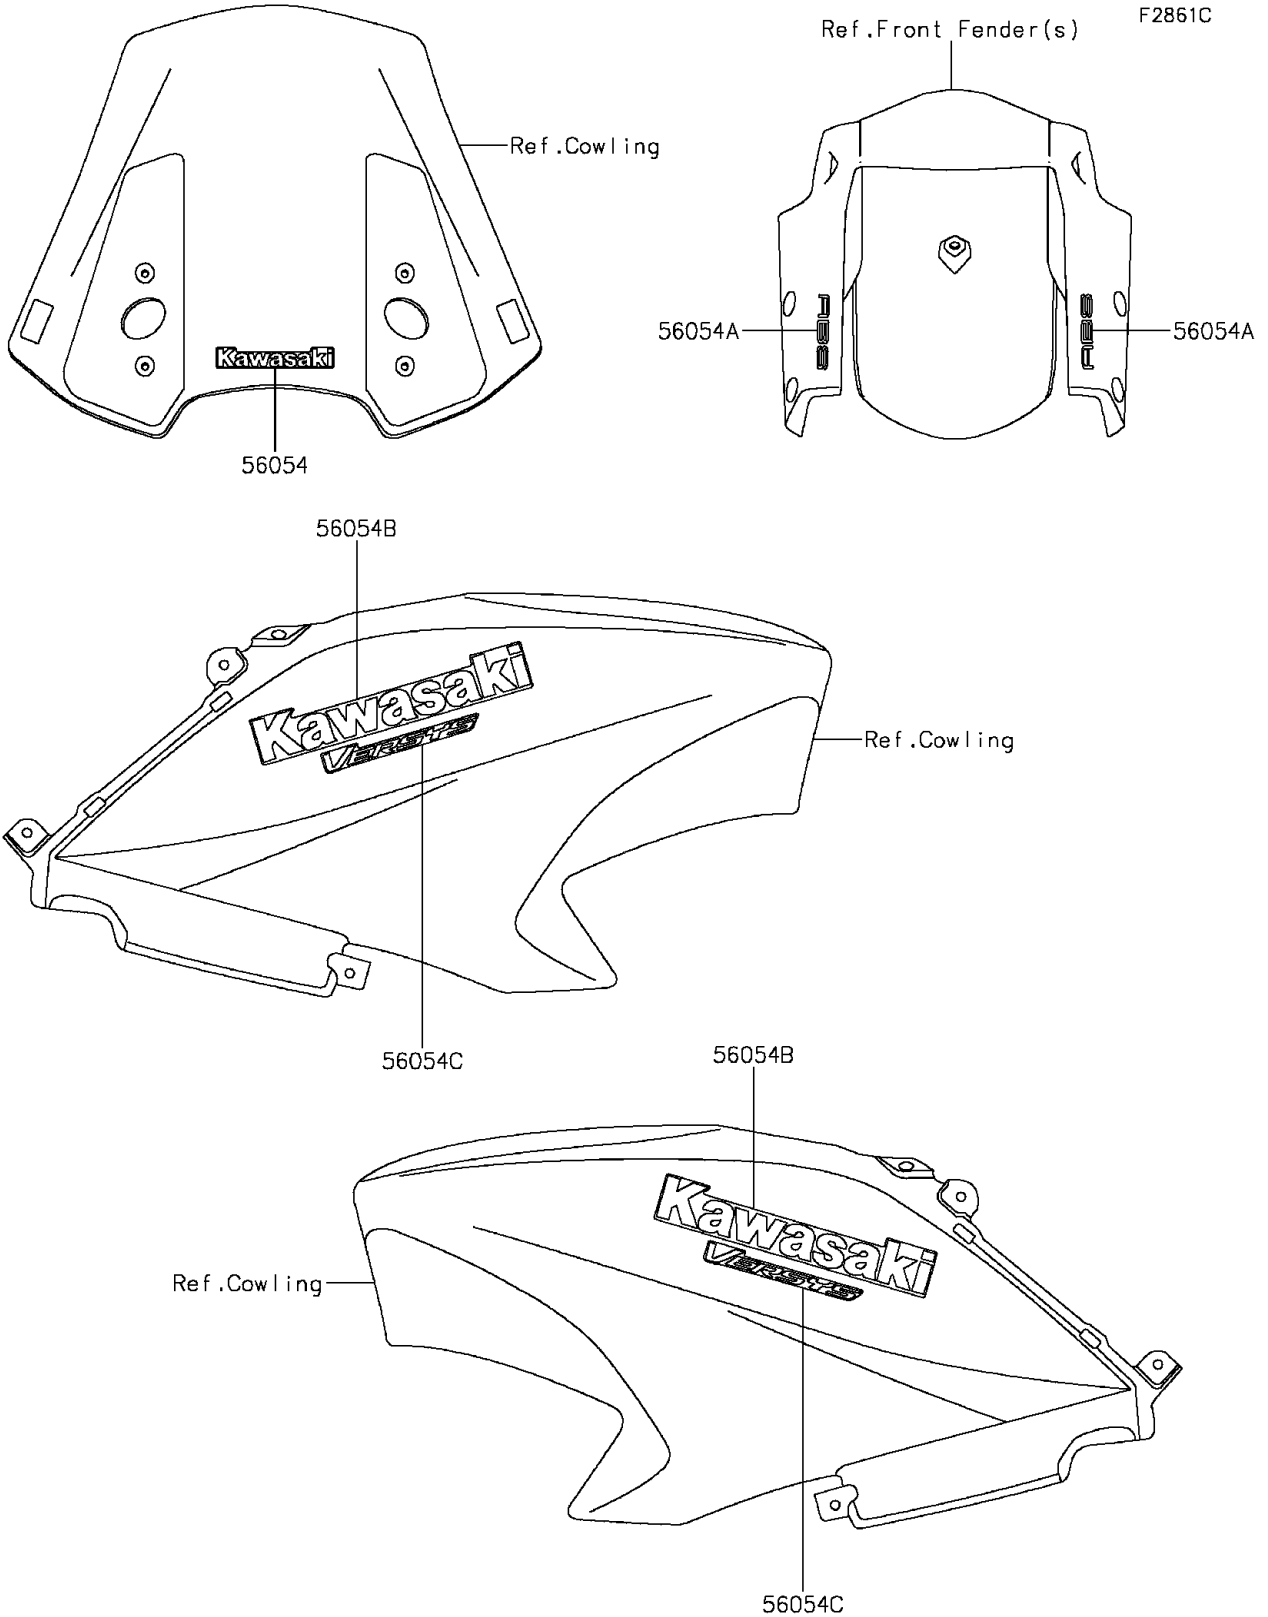

# 2016 VERSYS® 650 ABS PARTS DIAGRAM

Decals(Orange)(FGF)

# 2016 VERSYS® 650 ABS PARTS LIST

Decals(Orange)(FGF)

ITEM NAME	PART NUMBER	QUANTITY
-----------	-------------	----------