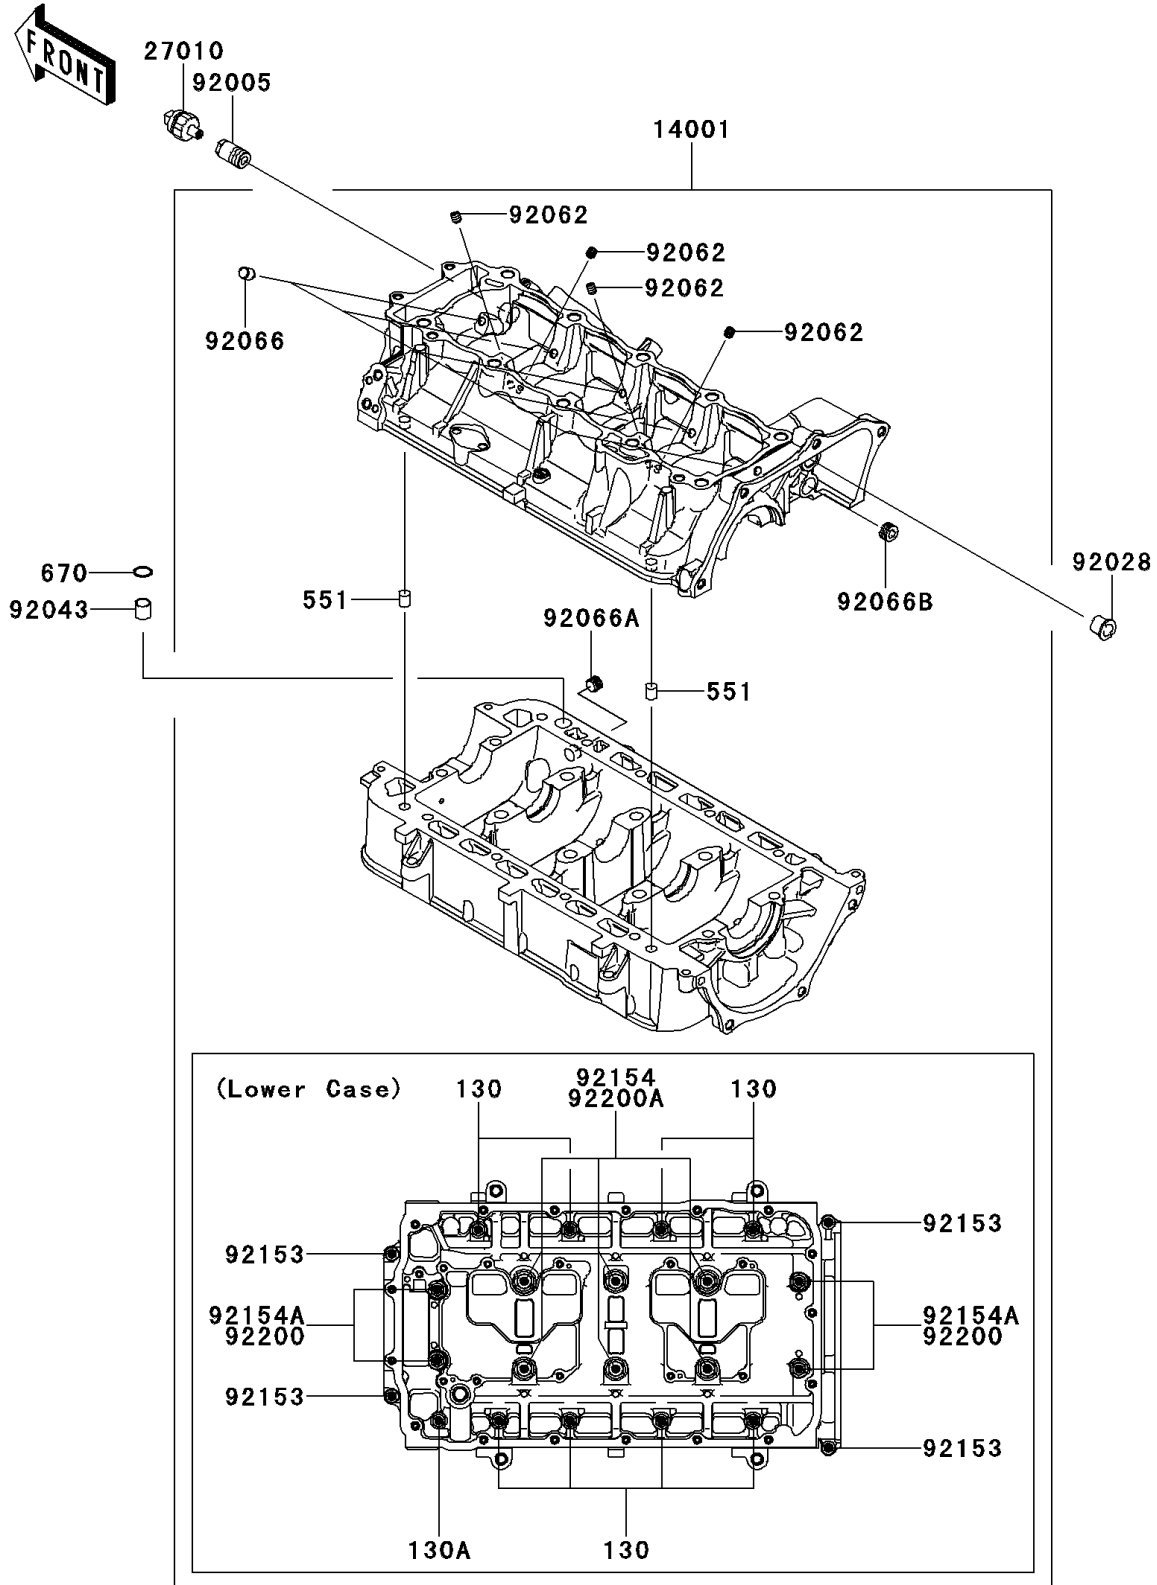

2012 JET SKI® Ultra® 300LX PARTS DIAGRAM

Crankcase

E1411

2012 JET SKI® Ultra® 300LX PARTS LIST

Crankcase

ITEM NAME	PART NUMBER	QUANTITY
BOLT-FLANGED,8X45 (Ref # 130)	130CD0845	8
BOLT-FLANGED,8X55 (Ref # 130A)	130CD0855	1
PIN-DOWEL (Ref # 551)	551R1012	2
O RING,14MM (Ref # 670)	670D2014	1
SET-CRANKCASE (Ref # 14001)	14001-0567	1
SWITCH,OIL PRESSURE (Ref # 27010)	27010-3786	1
FITTING (Ref # 92005)	92005-0714	1
BUSHING (Ref # 92028)	92028-3718	1
PIN,11.5X14X14 (Ref # 92043)	92043-1279	1
NOZZLE (Ref # 92062)	92062-0004	4
PLUG,OIL LINE,7.2X8 (Ref # 92066)	92066-1012	5
PLUG (Ref # 92066A)	92066-3778	1
PLUG (Ref # 92066B)	92066-3782	1
BOLT,6X30 (Ref # 92153)	92153-3707	4
BOLT (Ref # 92154)	92154-0719	6
BOLT (Ref # 92154A)	92154-0720	4
WASHER (Ref # 92200)	92200-0743	4
WASHER,11.5X20.5X1.6 (Ref # 92200A)	92200-0747	6