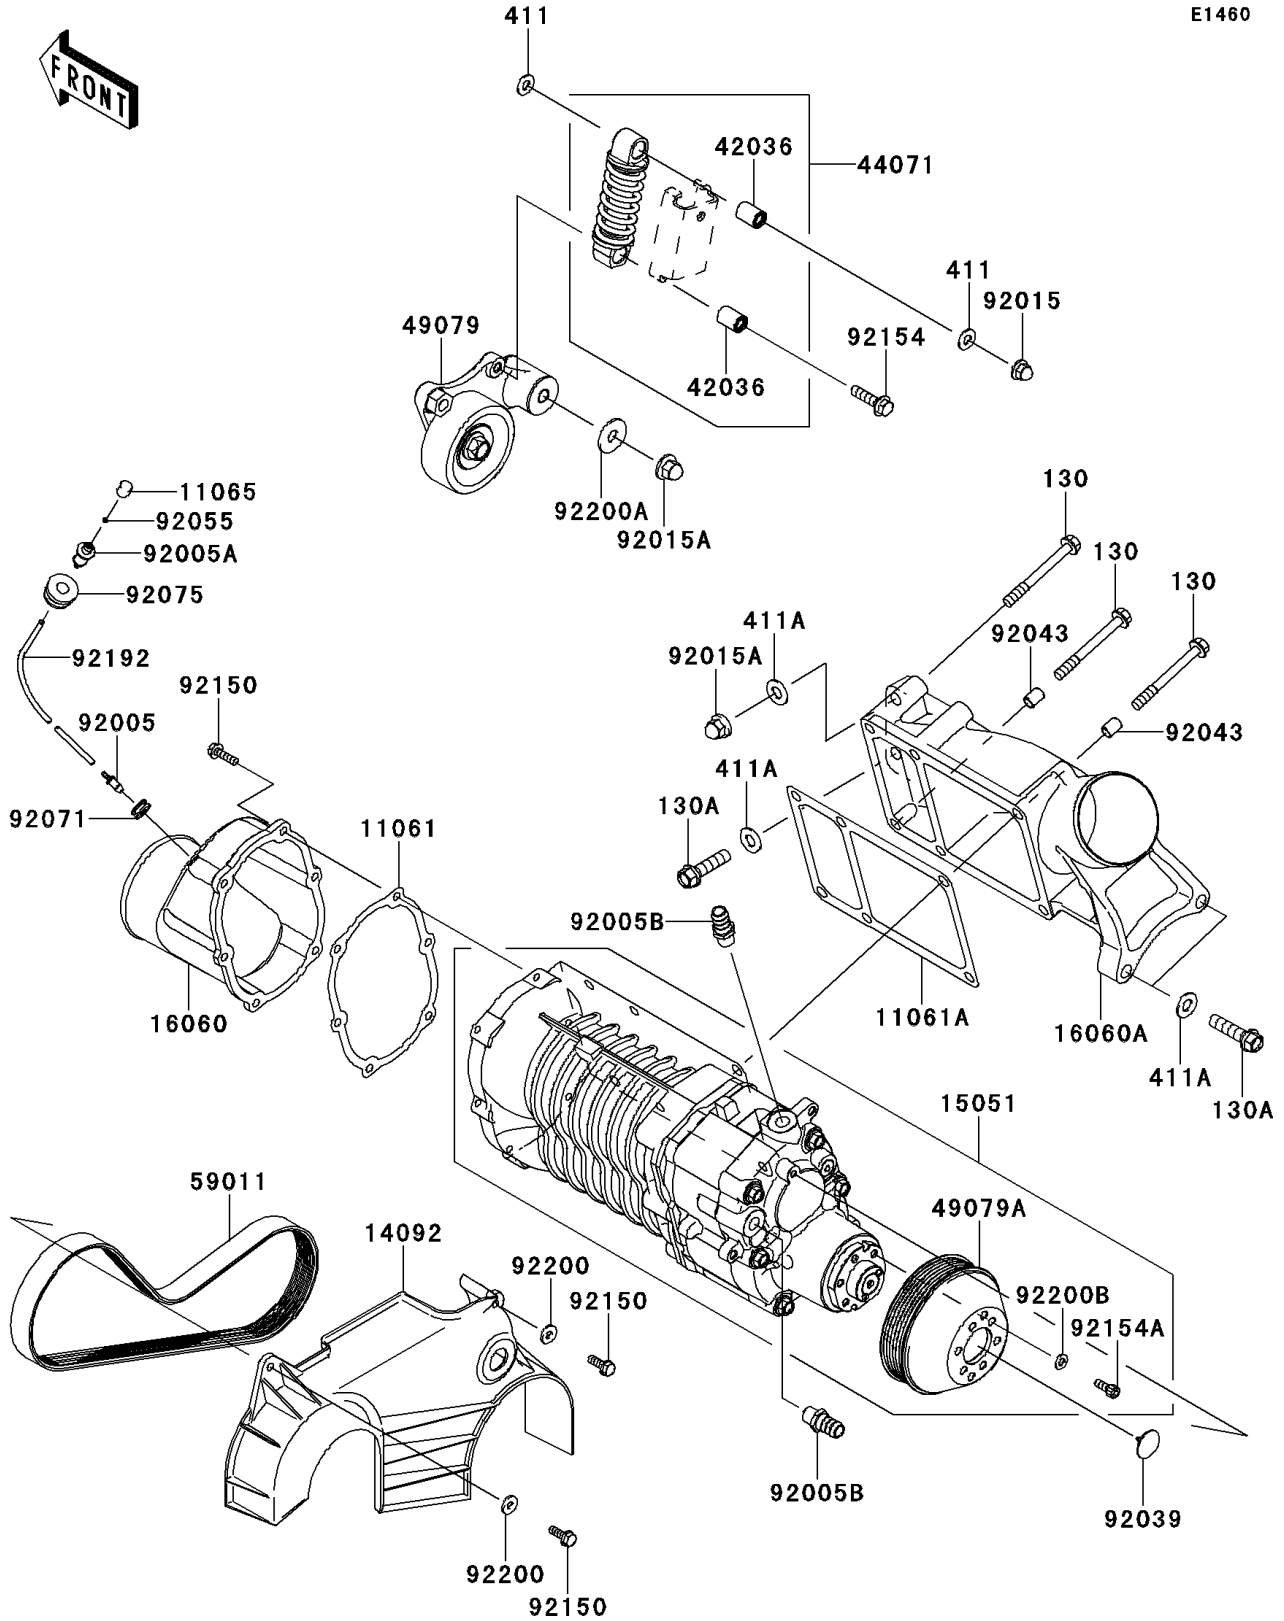

# 2012 JET SKI® Ultra® 300LX PARTS DIAGRAM

Super Charger

E1460

## 2012 JET SKI® Ultra® 300LX PARTS LIST

### Super Charger

ITEM NAME	PART NUMBER	QUANTITY
BOLT-FLANGED,8X75 (Ref # 130)	130CD0875	6
BOLT-FLANGED,10X40 (Ref # 130A)	130CD1040	3
WASHER-PLAIN,8MM (Ref # 411)	411S0800	2
WASHER-PLAIN,10MM (Ref # 411A)	411S1000	4
GASKET,COMPRESSOR IN (Ref # 11061)	11061-0760	1
GASKET,COMPRESSOR (Ref # 11061A)	11061-3763	1
CAP (Ref # 11065)	11065-0156	1
COVER,BELT (Ref # 14092)	14092-0838	1
COMPRESSOR-AIR,SUPER CHARGER (Ref # 15051)	15051-3704	1
PIPE-INTAKE,COMPRESSOR INLET (Ref # 16060)	16060-0738	1
PIPE-INTAKE,COMPRESSOR OUT (Ref # 16060A)	16060-3725	1
SLEEVE (Ref # 42036)	42036-0713	2
DAMPER-ASSY (Ref # 44071)	44071-0776	1
PULLEY-BELT (Ref # 49079)	49079-0703	1
PULLEY-BELT (Ref # 49079A)	49079-3704	1
BELT,6PK845 (Ref # 59011)	59011-0032	1
FITTING (Ref # 92005)	92005-0722	1
FITTING (Ref # 92005A)	92005-0723	1
FITTING (Ref # 92005B)	92005-3714	2
NUT,CAP,8MM (Ref # 92015)	92015-1371	1
NUT,10MM (Ref # 92015A)	92015-1649	2
RIVET (Ref # 92039)	92039-3795	1
PIN,8.2X10.5X14 (Ref # 92043)	92043-3764	2
RING-O,2X1 (Ref # 92055)	92055-0718	1
GROMMET (Ref # 92071)	92071-3733	1
DAMPER,FUEL TANK (Ref # 92075)	92075-1424	1
BOLT,6X18 (Ref # 92150)	92150-3729	8
BOLT (Ref # 92154)	92154-0865	1
BOLT,SOCKET,6X16 (Ref # 92154A)	92154-3714	6

## 2012 JET SKI® Ultra® 300LX PARTS LIST

Super Charger

ITEM NAME	PART NUMBER	QUANTITY
TUBE,3X4X600 (Ref # 92192)	92192-1004	1
WASHER,6.5X16X2.0 (Ref # 92200)	92200-1543	2
WASHER (Ref # 92200A)	92200-3762	1
WASHER,6.5X13X1.5 (Ref # 92200B)	92200-3814	6