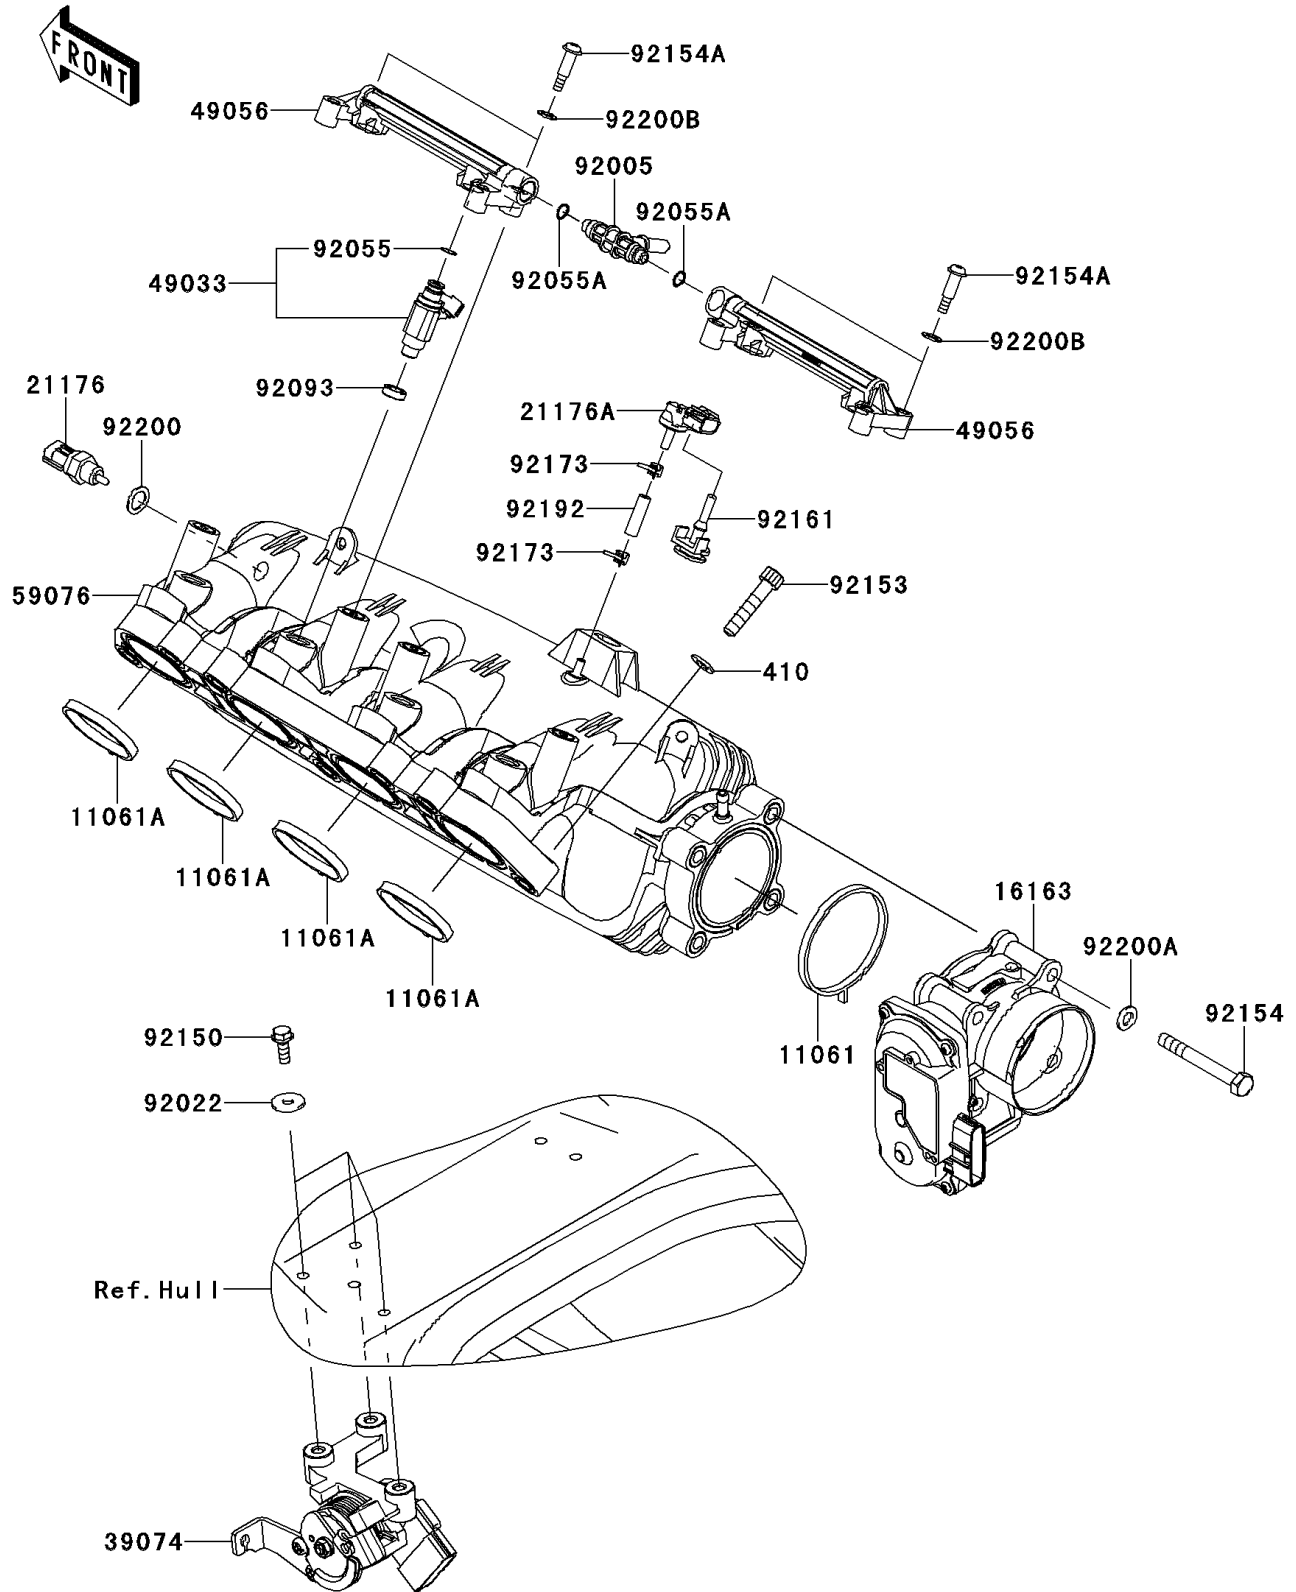

2012 JET SKI® Ultra® 300LX PARTS DIAGRAM

Throttle

E1510

2012 JET SKI® Ultra® 300LX PARTS LIST

Throttle

ITEM NAME	PART NUMBER	QUANTITY
WASHER-PLAIN-SMALL,8MM (Ref # 410)	410S0800	7
GASKET,MANIFOLD (Ref # 11061)	11061-3766	1
GASKET,THROTTLE (Ref # 11061A)	11061-3767	4
THROTTLE-ASSY (Ref # 16163)	16163-3717	1
SENSOR,AIR TEMPERATURE (Ref # 21176)	21176-1086	1
SENSOR,BOOST (Ref # 21176A)	21176-3777	1
LEVER-ASSY-THROTTLE (Ref # 39074)	39074-3730	1
NOZZLE-INJECTION (Ref # 49033)	49033-3709	4
PIPE-INJECTION,FUEL (Ref # 49056)	49056-3705	2
MANIFOLD-INTAKE (Ref # 59076)	59076-3736	1
FITTING,FUEL PIPE (Ref # 92005)	92005-3766	1
WASHER,6.5X20X1.5 (Ref # 92022)	92022-3710	3
RING-O,INJECTION NOZZLE (Ref # 92055)	92055-1622	4
RING-O (Ref # 92055A)	92055-3782	2
SEAL (Ref # 92093)	92093-0127	4
BOLT,6X18 (Ref # 92150)	92150-3729	3
BOLT,SOCKET,8X40 (Ref # 92153)	92153-0517	7
BOLT (Ref # 92154)	92154-3712	4
BOLT (Ref # 92154A)	92154-3713	4
DAMPER (Ref # 92161)	92161-3796	1
CLAMP (Ref # 92173)	92173-3702	2
TUBE (Ref # 92192)	92192-3857	1
WASHER,12X18X1 (Ref # 92200)	92200-0712	1
WASHER (Ref # 92200A)	92200-3806	4
WASHER (Ref # 92200B)	92200-3807	4