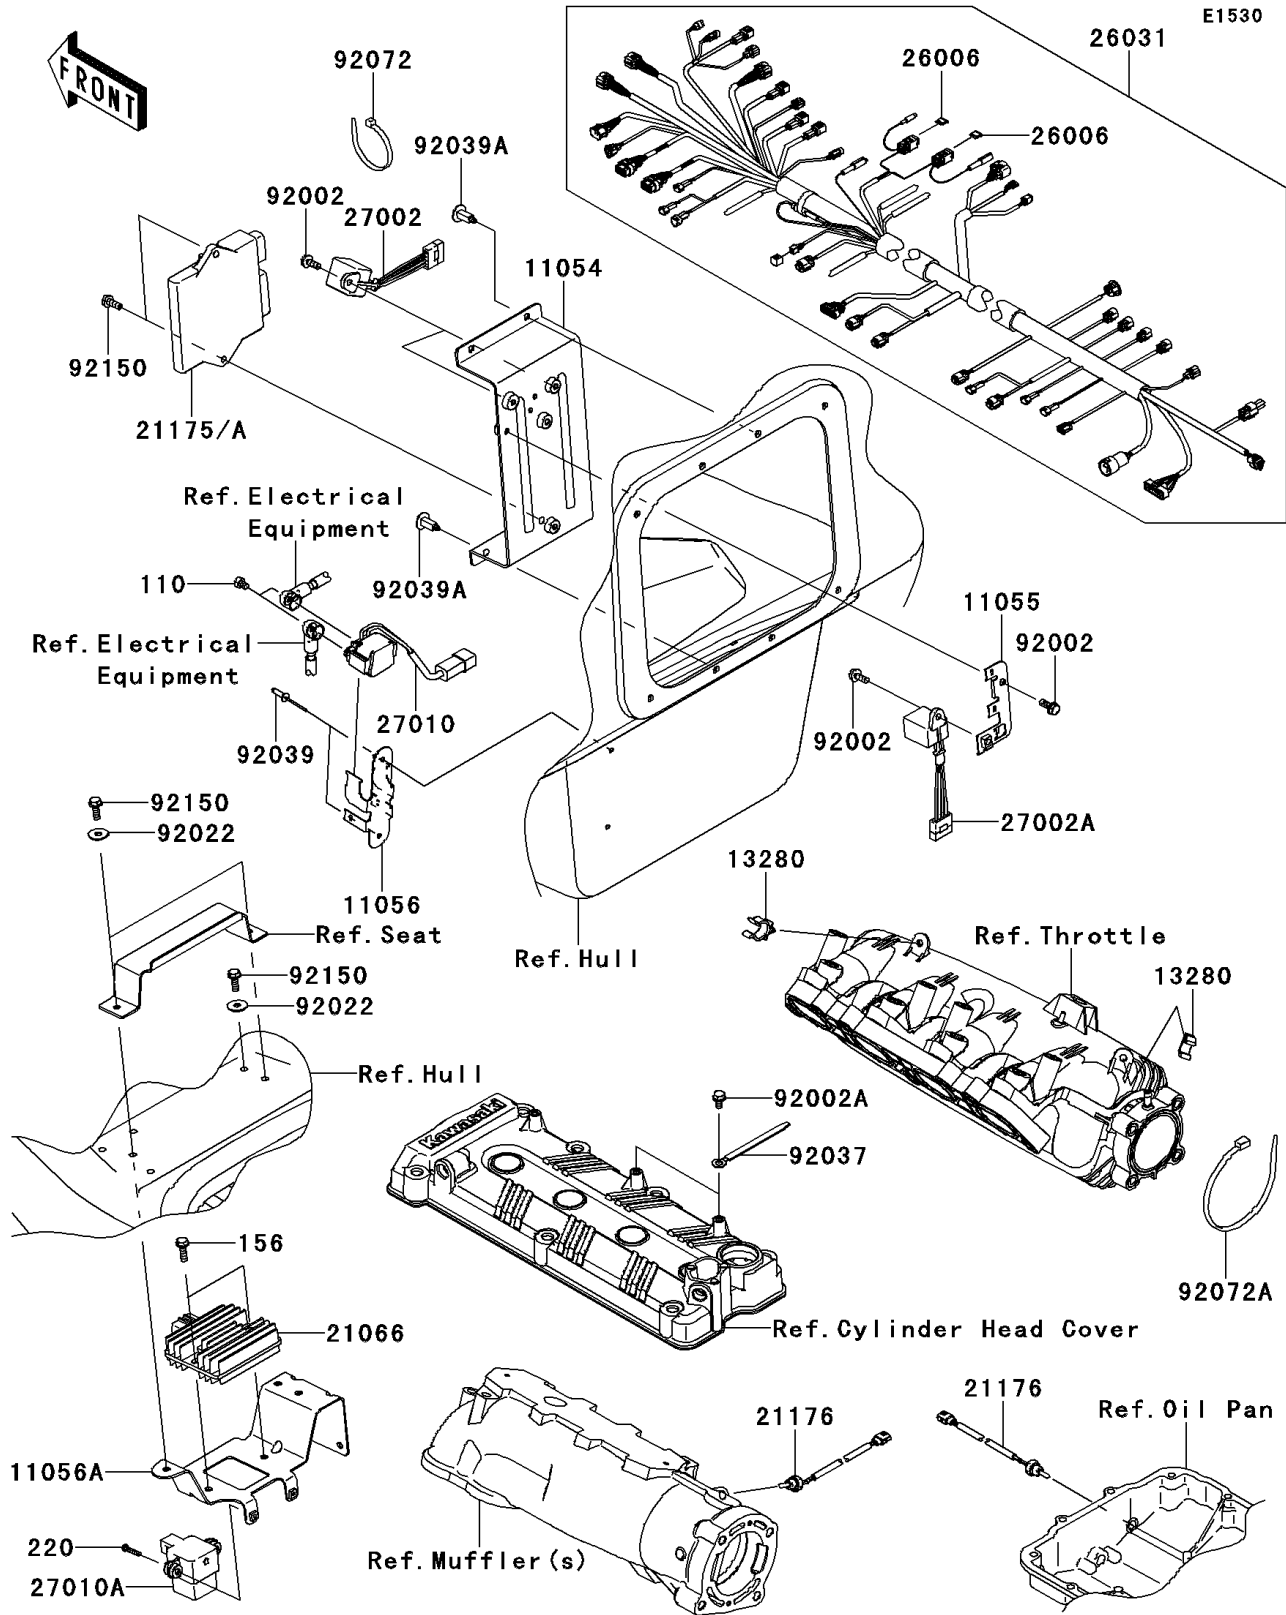

# 2011 JET SKI® Ultra® 300LX PARTS DIAGRAM

Fuel Injection

## 2011 JET SKI® Ultra® 300LX PARTS LIST

### Fuel Injection

ITEM NAME	PART NUMBER	QUANTITY
BOLT,6X8 (Ref # 110)	110R0608	2
BOLT-WP,6X20 (Ref # 156)	156R0620	2
SCREW-PAN-CROSS,4X20 (Ref # 220)	220R0420	2
BRACKET,ECU&RELAY (Ref # 11054)	11054-3743	1
BRACKET,FUSE (Ref # 11055)	11055-3713	1
BRACKET,SWITCH (Ref # 11056)	11056-1114	1
BRACKET,REGULATOR&VDS (Ref # 11056A)	11056-3702	1
HOLDER,HARNESS (Ref # 13280)	13280-3760	2
REGULATOR-VOLTAGE (Ref # 21066)	21066-3718	1
CONTROL UNIT-ELECTRONIC (Ref # 21175A)	21175-3744	1
SENSOR,TEMP (Ref # 21176)	21176-0741	2
FUSE,MINI BLADE,20A,YELLOW (Ref # 26006)	26006-3704	2
HARNESS,MAIN (Ref # 26031)	26031-1570	1
RELAY-ASSY (Ref # 27002)	27002-3703	2
RELAY-ASSY (Ref # 27002A)	27002-3704	1
SWITCH (Ref # 27010)	27010-0710	1
SWITCH,VDS (Ref # 27010A)	27010-3785	1
BOLT,6X16 (Ref # 92002)	92002-3728	4
BOLT,6X12 (Ref # 92002A)	92002-3763	2
WASHER,6.5X20X1.5 (Ref # 92022)	92022-3710	3
CLAMP,L=100 (Ref # 92037)	92037-3736	2
RIVET (Ref # 92039)	92039-3714	2
RIVET (Ref # 92039A)	92039-3788	4
BAND,L=188.85 (Ref # 92072)	92072-0105	1
BAND,L=372.24 (Ref # 92072A)	92072-3883	1
BOLT,6X18 (Ref # 92150)	92150-3729	5