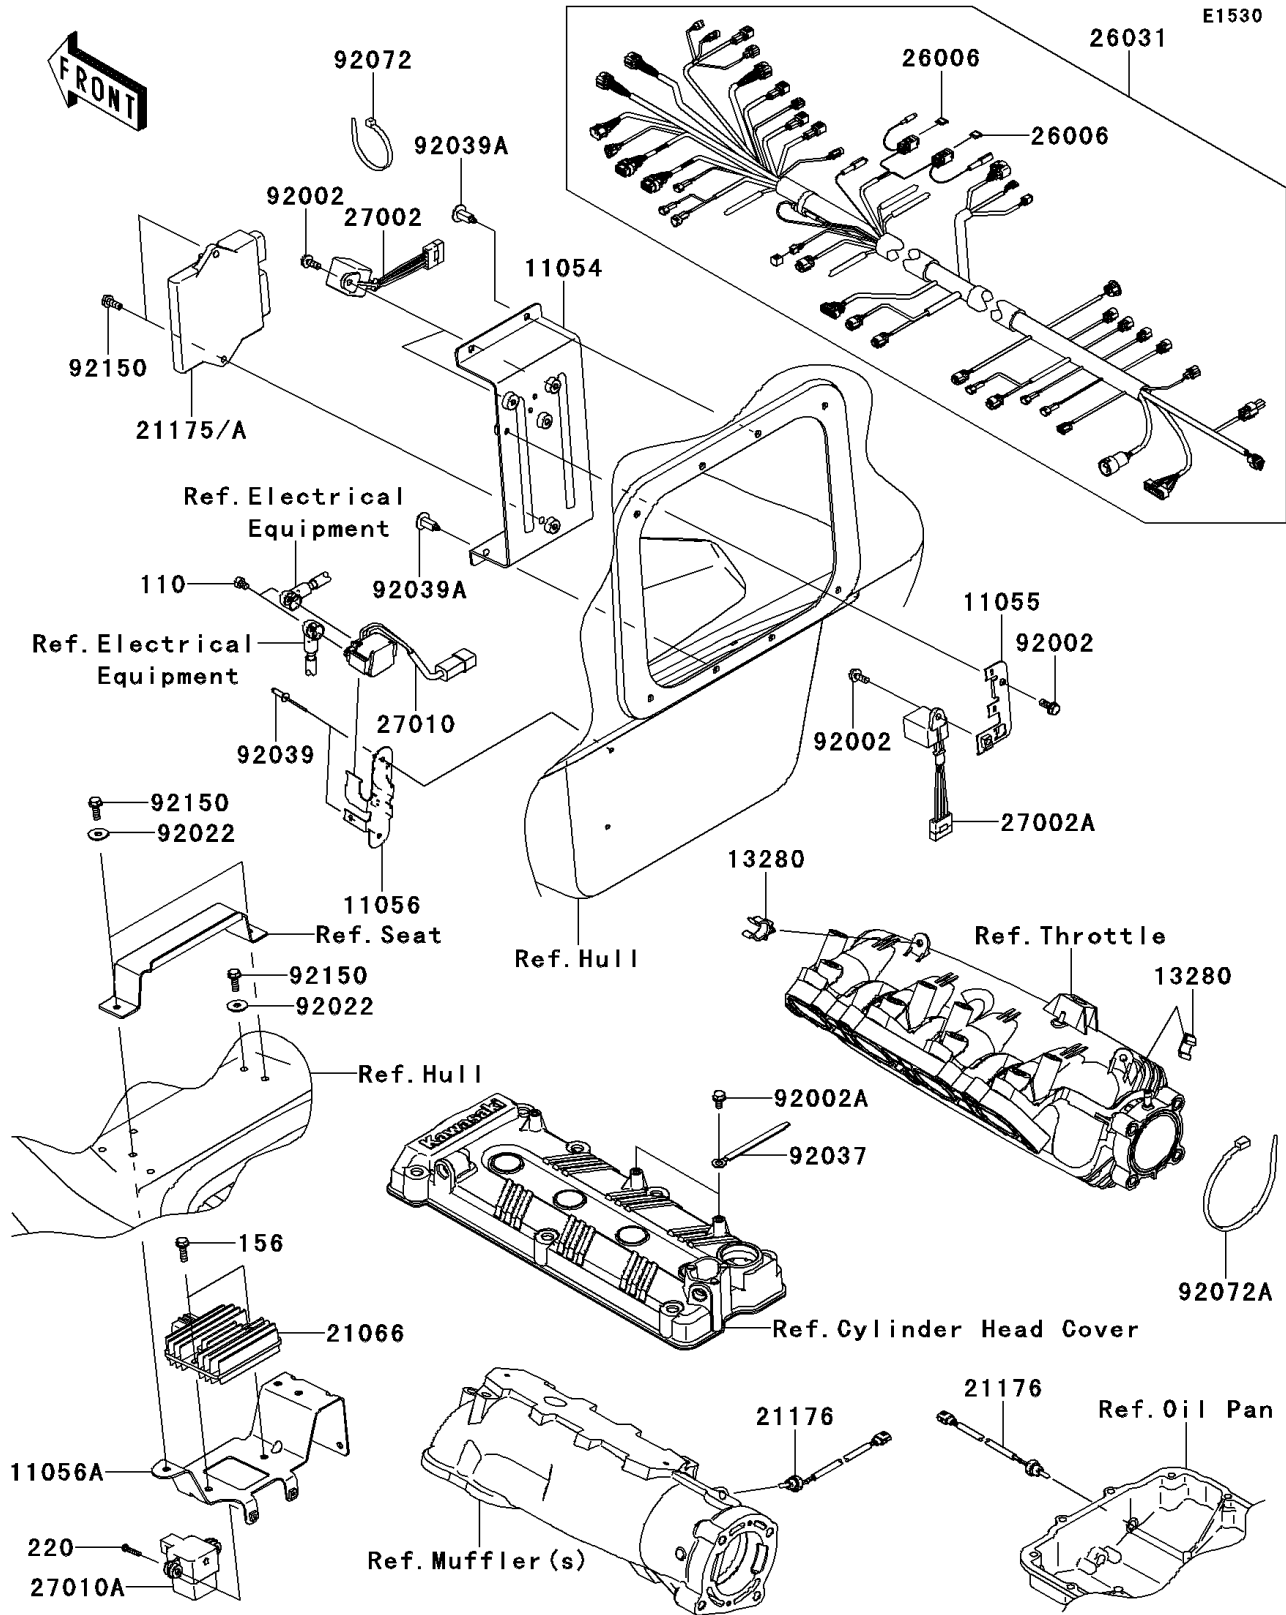

2012 JET SKI® Ultra® 300LX PARTS DIAGRAM

Fuel Injection

2012 JET SKI® Ultra® 300LX PARTS LIST

Fuel Injection

ITEM NAME	PART NUMBER	QUANTITY
BOLT,6X8 (Ref # 110)	110R0608	2
BOLT-WP,6X20 (Ref # 156)	156R0620	2
SCREW-PAN-CROSS,4X20 (Ref # 220)	220R0420	2
BRACKET,ECU&RELAY (Ref # 11054)	11054-3743	1
BRACKET,FUSE (Ref # 11055)	11055-3713	1
BRACKET,SWITCH (Ref # 11056)	11056-1114	1
BRACKET,REGULATOR&VDS (Ref # 11056A)	11056-3702	1
HOLDER,HARNESS (Ref # 13280)	13280-3760	2
REGULATOR-VOLTAGE (Ref # 21066)	21066-3718	1
CONTROL UNIT-ELECTRONIC (Ref # 21175A)	21175-3744	1
SENSOR,TEMP (Ref # 21176)	21176-0741	2
FUSE,MINI BLADE,20A,YELLOW (Ref # 26006)	26006-3704	2
HARNESS,MAIN (Ref # 26031)	26031-1570	1
RELAY-ASSY (Ref # 27002)	27002-3703	2
RELAY-ASSY (Ref # 27002A)	27002-3704	1
SWITCH (Ref # 27010)	27010-0710	1
SWITCH,VDS (Ref # 27010A)	27010-3785	1
BOLT,6X16 (Ref # 92002)	92002-3728	4
BOLT,6X12 (Ref # 92002A)	92002-3763	2
WASHER,6.5X20X1.5 (Ref # 92022)	92022-3710	3
CLAMP,L=100 (Ref # 92037)	92037-3736	2
RIVET (Ref # 92039)	92039-3714	2
RIVET (Ref # 92039A)	92039-3788	4
BAND,L=188.85 (Ref # 92072)	92072-0105	1
BAND,L=372.24 (Ref # 92072A)	92072-3883	1
BOLT,6X18 (Ref # 92150)	92150-3729	5