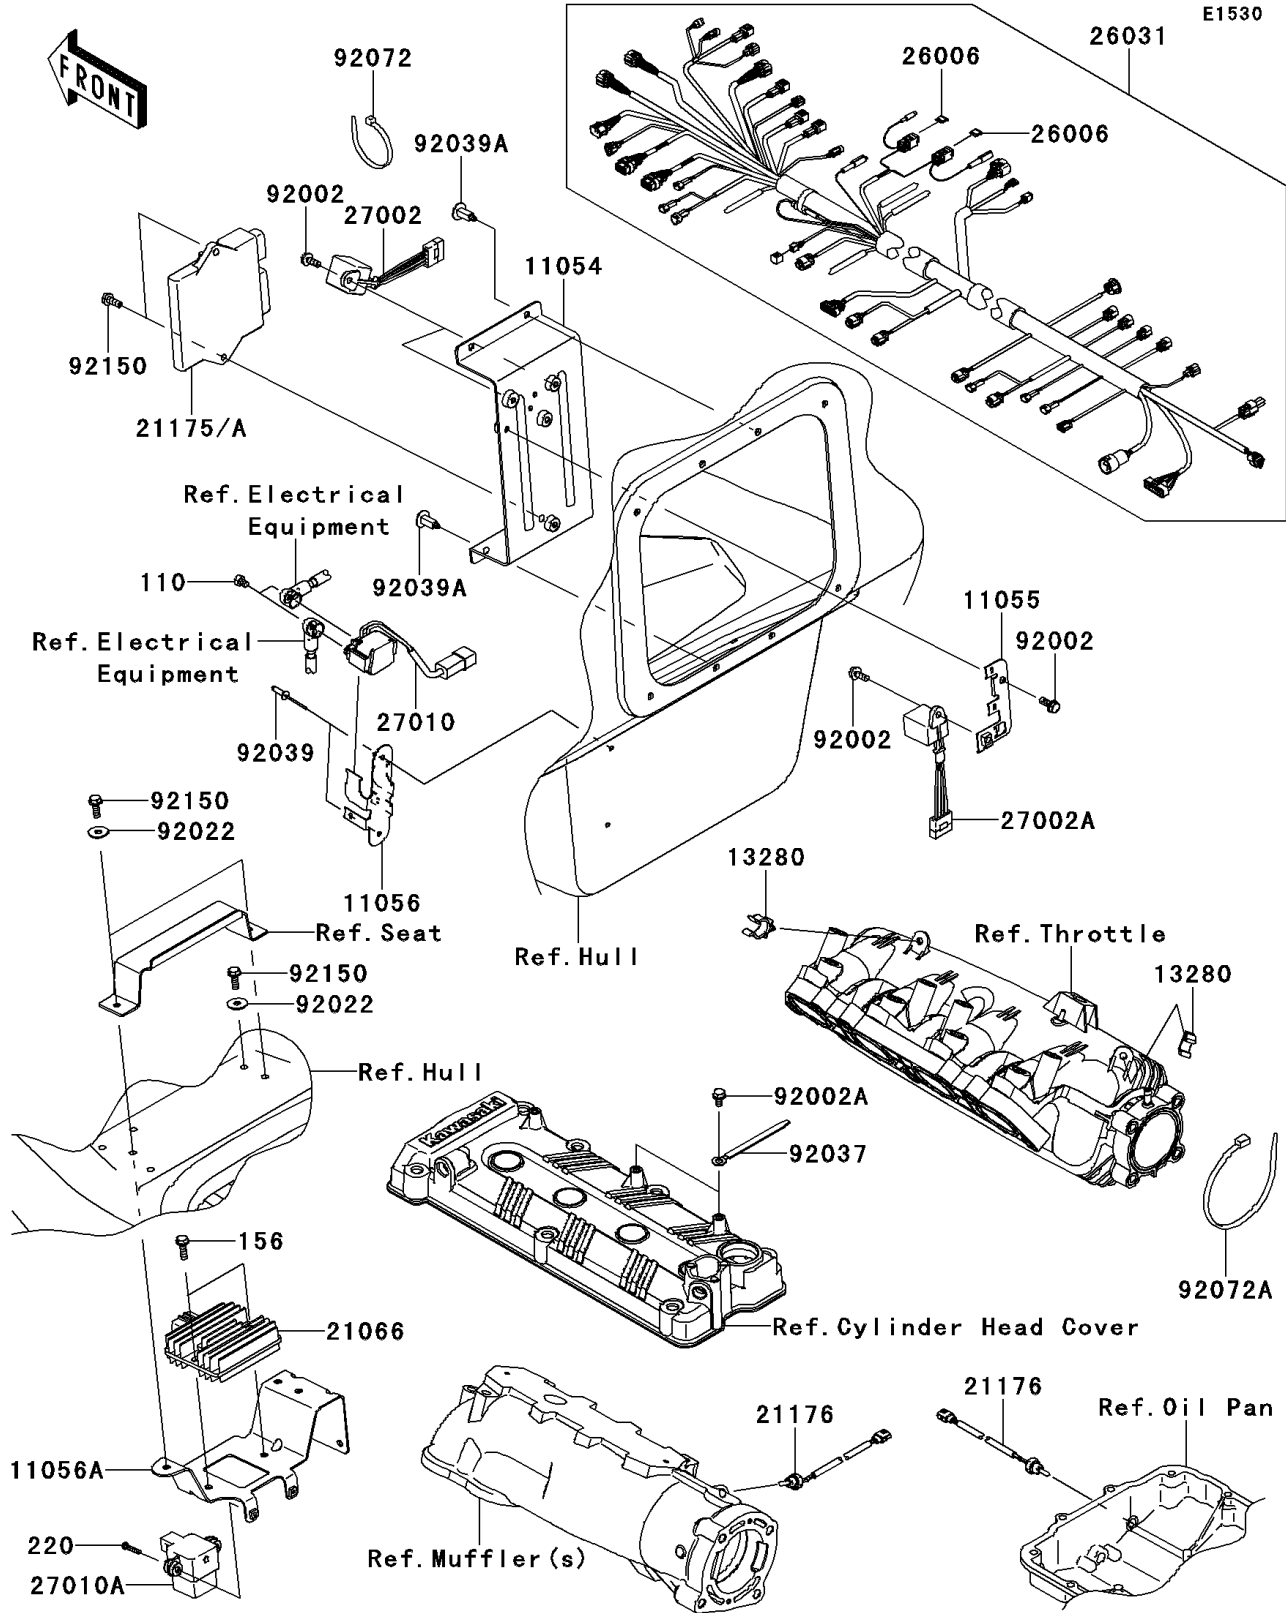

2013 Ultra 300LX PARTS DIAGRAM

Fuel Injection

2013 Ultra 300LX PARTS LIST

Fuel Injection

ITEM NAME	PART NUMBER	QUANTITY
BOLT,6X8 (Ref # 110)	110R0608	2
BOLT-WP,6X20 (Ref # 156)	156R0620	2
SCREW-PAN-CROSS,4X20 (Ref # 220)	220R0420	2
BRACKET,ECU&RELAY (Ref # 11054)	11054-3743	1
BRACKET,FUSE (Ref # 11055)	11055-3713	1
BRACKET,SWITCH (Ref # 11056)	11056-1114	1
BRACKET,REGULATOR&VDS (Ref # 11056A)	11056-3702	1
HOLDER,HARNESS (Ref # 13280)	13280-3760	2
REGULATOR-VOLTAGE (Ref # 21066)	21066-3718	1
CONTROL UNIT-ELECTRONIC (Ref # 21175)	21175-0817	1
SENSOR,TEMP (Ref # 21176)	21176-0741	2
FUSE,MINI BLADE,20A,YELLOW (Ref # 26006)	26006-3704	2
HARNESS,MAIN (Ref # 26031)	26031-1570	1
RELAY-ASSY (Ref # 27002)	27002-3703	2
RELAY-ASSY (Ref # 27002A)	27002-3704	1
SWITCH (Ref # 27010)	27010-0710	1
SWITCH,VDS (Ref # 27010A)	27010-3785	1
BOLT,6X16 (Ref # 92002)	92002-3728	4
BOLT,6X12 (Ref # 92002A)	92002-3763	2
WASHER,6.5X20X1.5 (Ref # 92022)	92022-3710	3
CLAMP,L=100 (Ref # 92037)	92037-3736	2
RIVET (Ref # 92039)	92039-3714	2
RIVET (Ref # 92039A)	92039-3788	4
BAND,L=188.85 (Ref # 92072)	92072-0105	1
BAND,L=372.24 (Ref # 92072A)	92072-3883	1
BOLT,6X18 (Ref # 92150)	92150-3729	5