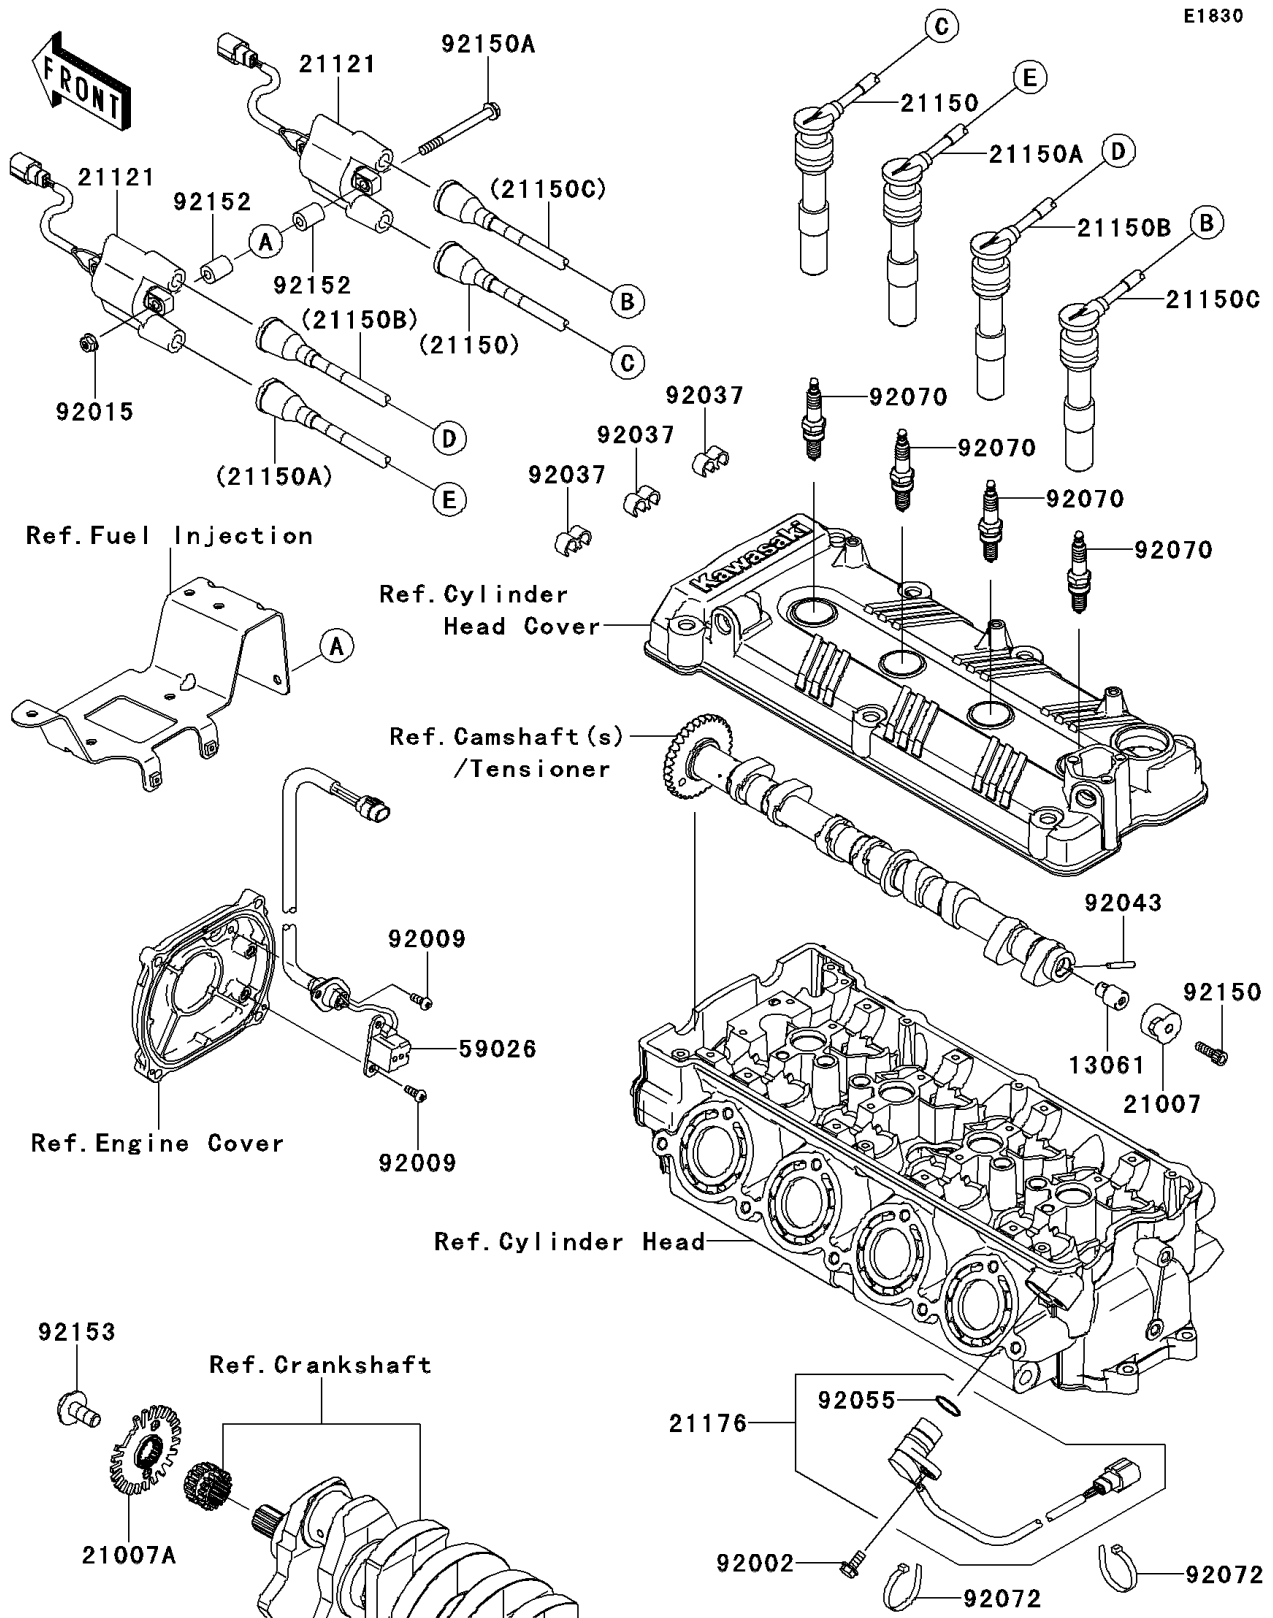

2013 JET SKI® Ultra® 300LX PARTS DIAGRAM

Ignition System

E1830

2013 JET SKI® Ultra® 300LX PARTS LIST

Ignition System

ITEM NAME	PART NUMBER	QUANTITY
BOSS,CAM SENSOR (Ref # 13061)	13061-1687	1
ROTOR,EX CAM (Ref # 21007)	21007-3742	1
ROTOR,EX CAM (Ref # 21007A)	21007-3747	1
COIL-IGNITION (Ref # 21121)	21121-0720	2
CORD-ASSY,#1,L=340 (Ref # 21150)	21150-3731	1
CORD-ASSY,#2,L=450 (Ref # 21150A)	21150-3732	1
CORD-ASSY,#3,L=540 (Ref # 21150B)	21150-3733	1
CORD-ASSY,#4,L=600 (Ref # 21150C)	21150-3734	1
SENSOR,CAM ANGLE (Ref # 21176)	21176-1077	1
COIL-PULSING (Ref # 59026)	59026-3702	1
BOLT,6X16 (Ref # 92002)	92002-3728	1
SCREW,5X12 (Ref # 92009)	92009-1296	4
NUT,6MM (Ref # 92015)	92015-3767	2
CLAMP,CORD (Ref # 92037)	92037-1603	3
PIN (Ref # 92043)	92043-1575	1
RING-O (Ref # 92055)	92055-1639	1
PLUG-SPARK,PMR9B(NGK) (Ref # 92070)	92070-3707	4
BAND,L=188.85 (Ref # 92072)	92072-0105	2
BOLT,6X18 (Ref # 92150)	92150-1645	1
BOLT,6X70 (Ref # 92150A)	92150-3753	2
COLLAR (Ref # 92152)	92152-3738	4
BOLT,FLANGED,8X23 (Ref # 92153)	92153-0549	1