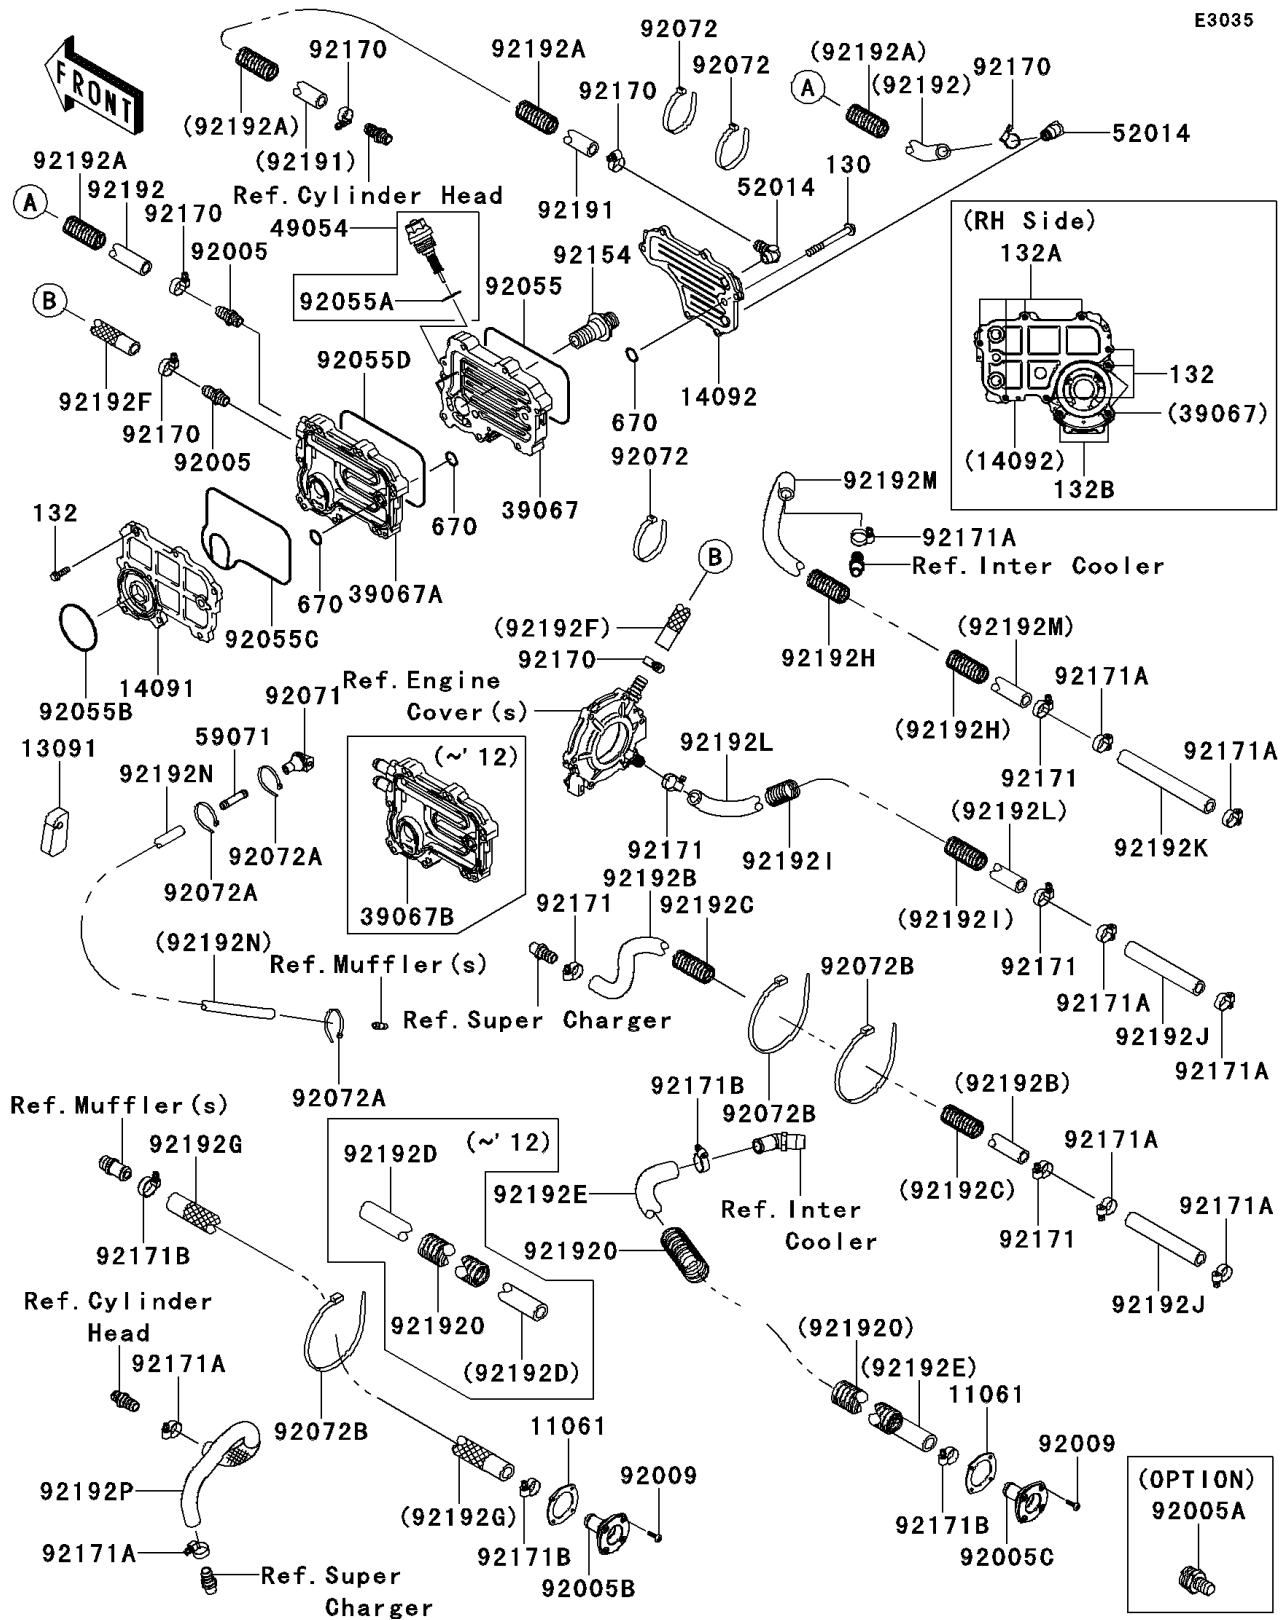

2013 JET SKI® Ultra® 300LX PARTS DIAGRAM

Cooling

E3035

2013 JET SKI® Ultra® 300LX PARTS LIST

Cooling

ITEM NAME	PART NUMBER	QUANTITY
GASKET (Ref # 11061)	11061-3769	2
HOLDER (Ref # 13091)	13091-3712	1
COVER,INSIDE (Ref # 14091)	14091-3755	1
COVER,OUTSIDE (Ref # 14092)	14092-0765	1
COOLER-OIL,OUTSIDE (Ref # 39067)	39067-0708	1
COOLER-OIL,INSIDE (Ref # 39067A)	39067-3704	1
THERMOSTAT (Ref # 49054)	49054-3701	1
ELBOW (Ref # 52014)	52014-3711	2
JOINT (Ref # 59071)	59071-3764	1
FITTING (Ref # 92005)	92005-3714	2
FITTING,FLUSH (Ref # 92005A)	92005-3748	1
FITTING,BLACK (Ref # 92005B)	92005-3770	1
FITTING,GRAY (Ref # 92005C)	92005-3771	1
SCREW,TAPPING,4X16 (Ref # 92009)	92009-3849	8
RING-O (Ref # 92055)	92055-0708	1
RING-O (Ref # 92055A)	92055-0727	1
RING-O,58X3 (Ref # 92055B)	92055-3767	1
RING-O (Ref # 92055C)	92055-3770	1
RING-O (Ref # 92055D)	92055-3772	1
GROMMET (Ref # 92071)	92071-3815	1
BAND,L=200 (Ref # 92072)	92072-0106	3
BAND,L=100.08 (Ref # 92072A)	92072-3882	3
BAND,L=372.24 (Ref # 92072B)	92072-3883	3
BOLT (Ref # 92154)	92154-3719	1
CLAMP (Ref # 92170)	92170-1283	6
CLAMP (Ref # 92171)	92171-3701	5
CLAMP (Ref # 92171A)	92171-3714	9
CLAMP,26MM (Ref # 92171B)	92171-3720	4
TUBE,WATER FILTER-HULL (Ref # 92191)	92191-3919	1