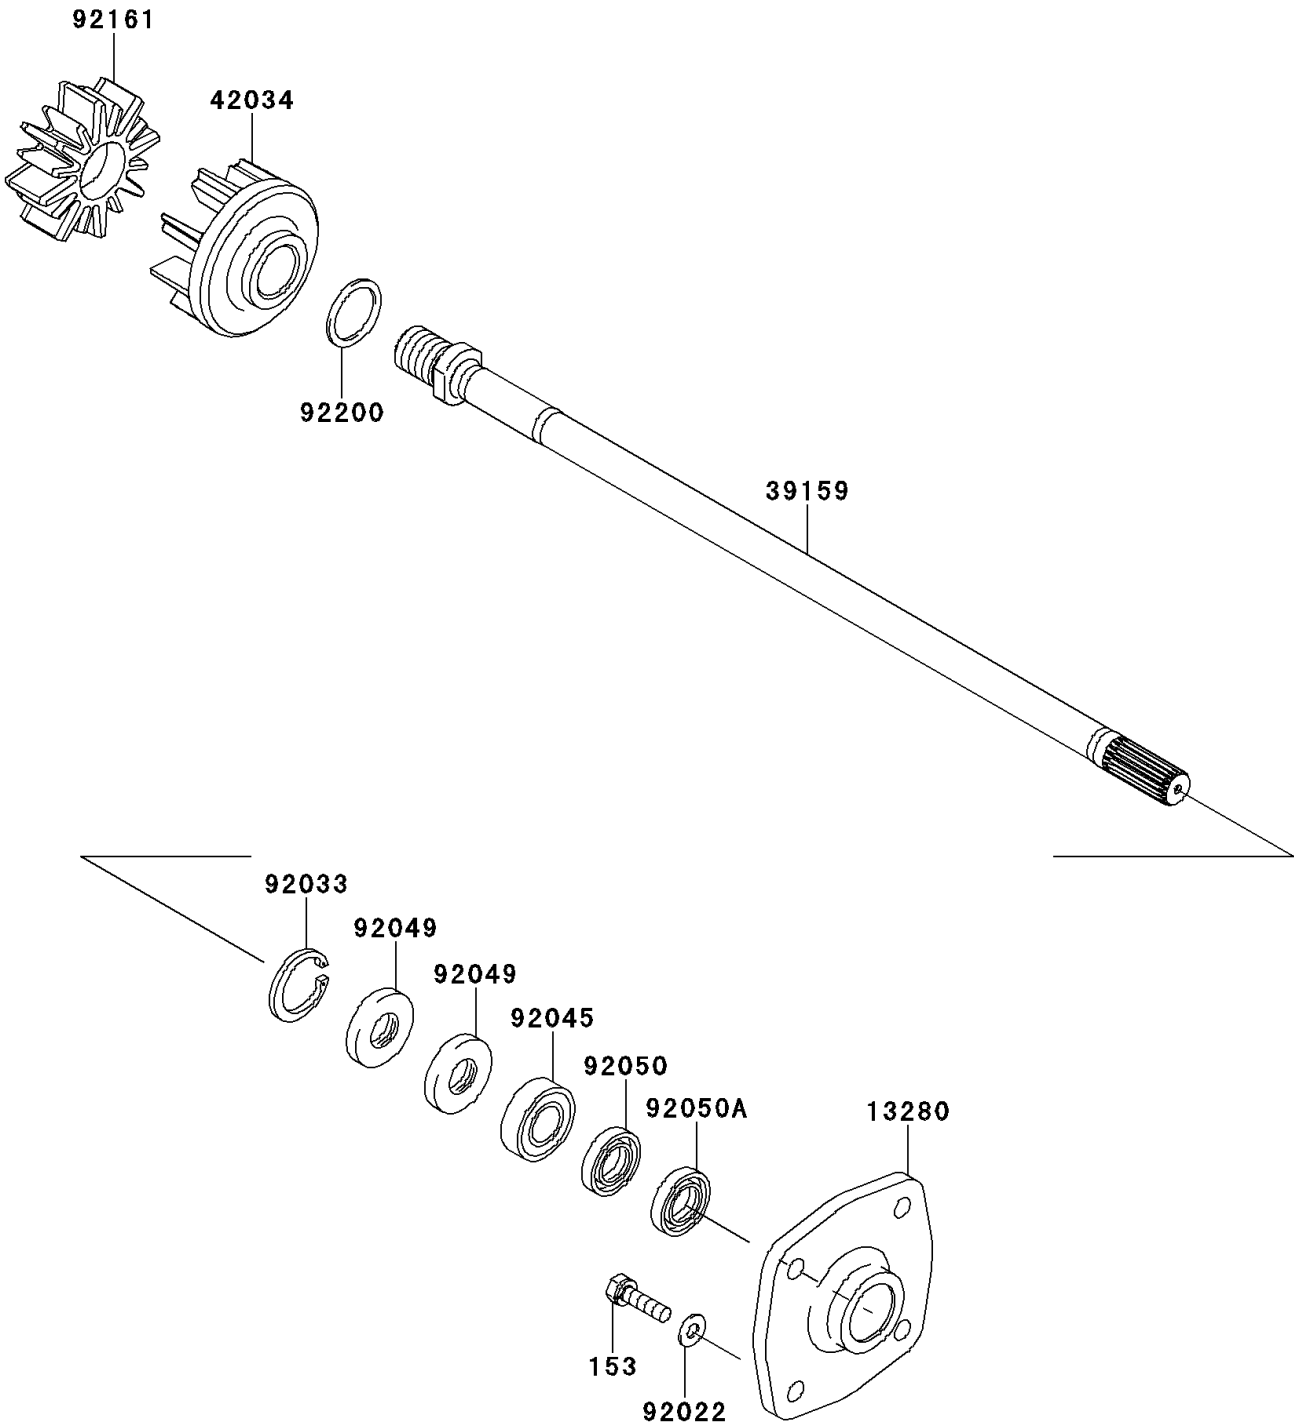

2011 JET SKI® Ultra® 300LX PARTS DIAGRAM

Drive Shaft

E3134

2011 JET SKI® Ultra® 300LX PARTS LIST

Drive Shaft

ITEM NAME	PART NUMBER	QUANTITY
BOLT-WS-SMALL,8X30 (Ref # 153)	153R0830	4
HOLDER (Ref # 13280)	13280-3756	1
SHAFT-DRIVE (Ref # 39159)	39159-3744	1
COUPLING (Ref # 42034)	42034-3720	1
WASHER,8.2X18X1.5 (Ref # 92022)	92022-1964	4
RING-SNAP,42MM (Ref # 92033)	92033-3713	1
BEARING-BALL,60042RD (Ref # 92045)	92045-0113	1
SEAL-OIL,S620426 (Ref # 92049)	92049-3707	2
SEAL-OIL,SCY20368 (Ref # 92050)	92050-502	1
SEAL-OIL,SC20367 (Ref # 92050A)	92050-503	1
DAMPER,COUPLING (Ref # 92161)	92161-3797	1
WASHER,30.5X38X2 (Ref # 92200)	92200-3809	1