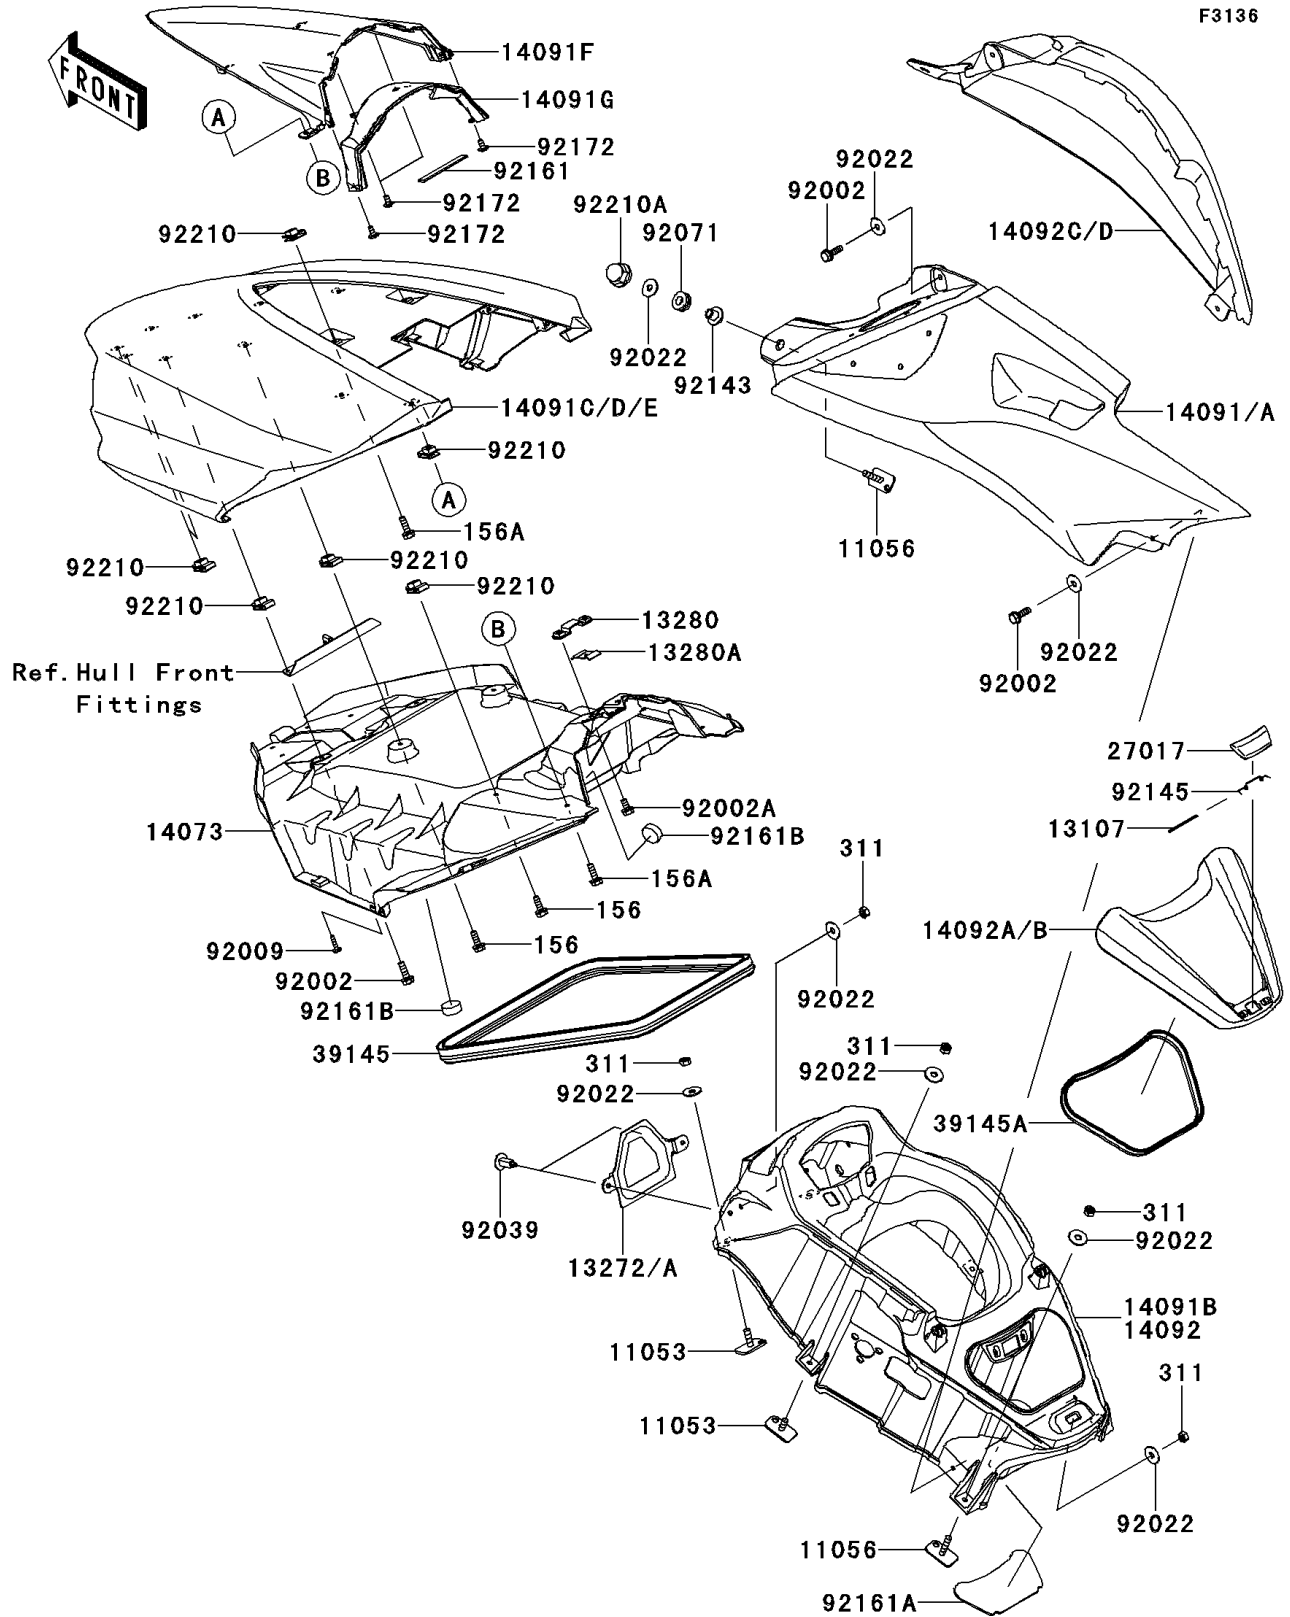

2011 JET SKI® Ultra® 300LX PARTS DIAGRAM

Hull Middle Fittings

2011 JET SKI® Ultra® 300LX PARTS LIST

Hull Middle Fittings

| ITEM NAME | PART NUMBER | QUANTITY |
|--|----------------|----------|
| BOLT-WP,6X18 (Ref # 156) | 156R0618 | 4 |
| BOLT-WP,6X20 (Ref # 156A) | 156R0620 | 4 |
| BRACKET (Ref # 11053) | 11053-3776 | 4 |
| BRACKET (Ref # 11056) | 11056-3724 | 4 |
| SHAFT (Ref # 13107) | 13107-3790 | 1 |
| PLATE,INTAKE COVER (Ref # 13272A) | 13272-3713 | 1 |
| HOLDER,ROD (Ref # 13280) | 13280-3749 | 1 |
| HOLDER,ROD (Ref # 13280A) | 13280-3751 | 1 |
| DUCT,HATCH,INNER (Ref # 14073) | 14073-3837 | 1 |
| COVER,SIDE,LH,M.TITANIUM (Ref # 14091A) | 14091-3780-16S | 1 |
| COVER,CENTER,F.BLACK (Ref # 14091B) | 14091-3823-6Z | 1 |
| COVER,L.V.RED (Ref # 14091D) | 14091-3824-2T | 1 |
| COVER,METER (Ref # 14091F) | 14091-3825 | 1 |
| COVER,METER,RR (Ref # 14091G) | 14091-3826 | 1 |
| COVER,CENTER STORAGE,TITANIUM (Ref # 14092B) | 14092-3701-16S | 1 |
| COVER,SIDE,RH,M.TITANIUM (Ref # 14092D) | 14092-3708-16S | 1 |
| LOCK,CENTER STORAGE (Ref # 27017) | 27017-3726 | 1 |
| TRIM-SEAL (Ref # 39145) | 39145-3793 | 1 |
| TRIM-SEAL,L=720 (Ref # 39145A) | 39145-3802 | 1 |
| BOLT,6X20 (Ref # 92002) | 92002-3755 | 6 |
| BOLT,6X12 (Ref # 92002A) | 92002-3763 | 2 |
| SCREW,TAPPING,4X16 (Ref # 92009) | 92009-3849 | 2 |
| WASHER,6.5X20X1.5 (Ref # 92022) | 92022-3710 | 16 |
| RIVET (Ref # 92039) | 92039-3788 | 2 |
| GROMMET (Ref # 92071) | 92071-3716 | 2 |
| COLLAR (Ref # 92143) | 92143-3750 | 2 |
| SPRING (Ref # 92145) | 92145-3729 | 1 |
| DAMPER,16X100X3.18 (Ref # 92161) | 92161-0968 | 1 |
| DAMPER,CENTER STORAGE (Ref # 92161A) | 92161-3773 | 1 |