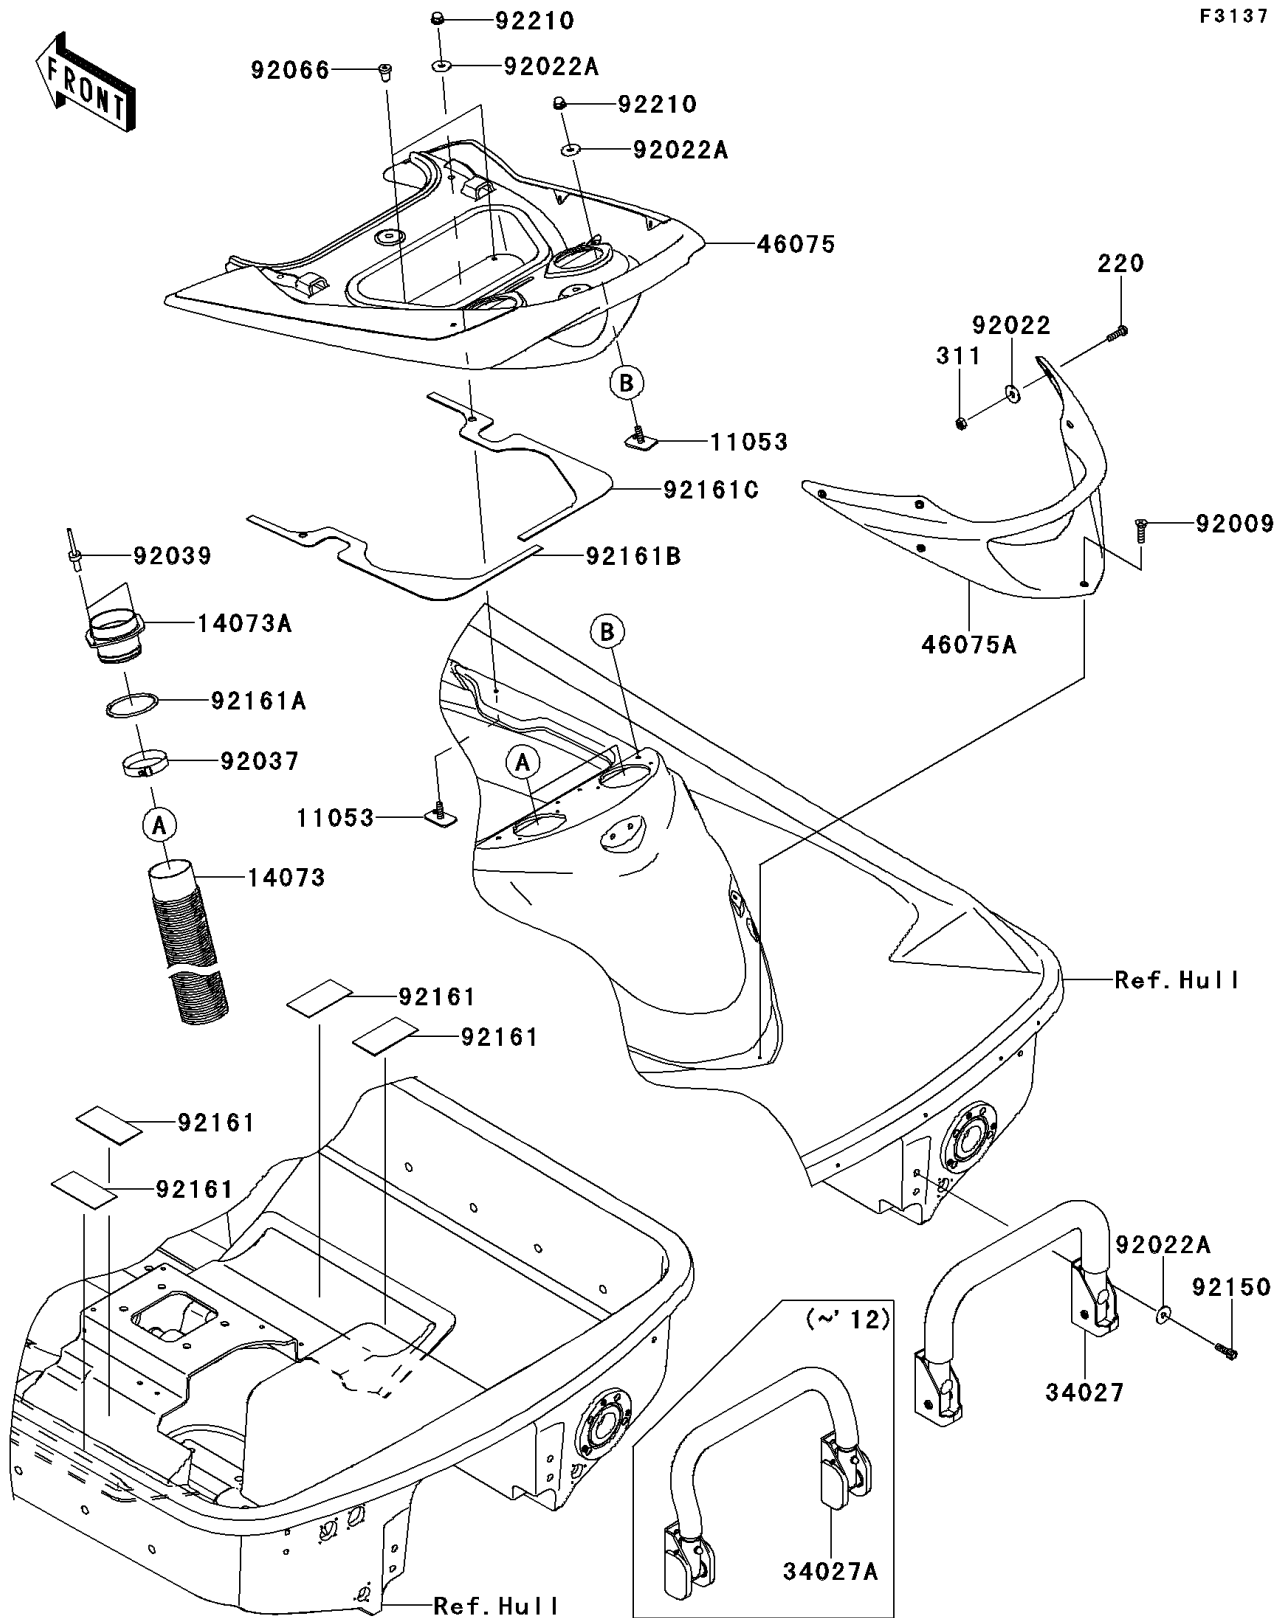

# 2013 JET SKI® Ultra® 300LX PARTS DIAGRAM

## Hull Rear Fittings

F3137

### Hull Rear Fittings

ITEM NAME	PART NUMBER	QUANTITY
SCREW-PAN-CROS,6X20 (Ref # 220)	220R0620	6
NUT-HEX,6MM (Ref # 311)	311AA0600	6
BRACKET (Ref # 11053)	11053-3776	4
DUCT,L=800 (Ref # 14073)	14073-3804	2
DUCT (Ref # 14073A)	14073-3805	2
STEP-ASSY (Ref # 34027)	34027-0067	1
GRIP,RR,UPP (Ref # 46075)	46075-3763	1
GRIP,HANDLE (Ref # 46075A)	46075-3765	1
SCREW,TAPPING,6X20 (Ref # 92009)	92009-3842	1
WASHER,6.5X20X1.6 (Ref # 92022)	92022-1557	6
WASHER,6.5X20X1.5 (Ref # 92022A)	92022-3710	8
CLAMP (Ref # 92037)	92037-3738	2
RIVET (Ref # 92039)	92039-3775	4
PLUG (Ref # 92066)	92066-3773	2
BOLT,SOCKET,6X18 (Ref # 92150)	92150-3775	4
DAMPER (Ref # 92161)	92161-3728	4
DAMPER (Ref # 92161A)	92161-3769	2
DAMPER (Ref # 92161B)	92161-3781	1
DAMPER (Ref # 92161C)	92161-3782	1
NUT,CAP,6MM (Ref # 92210)	92210-3785	4