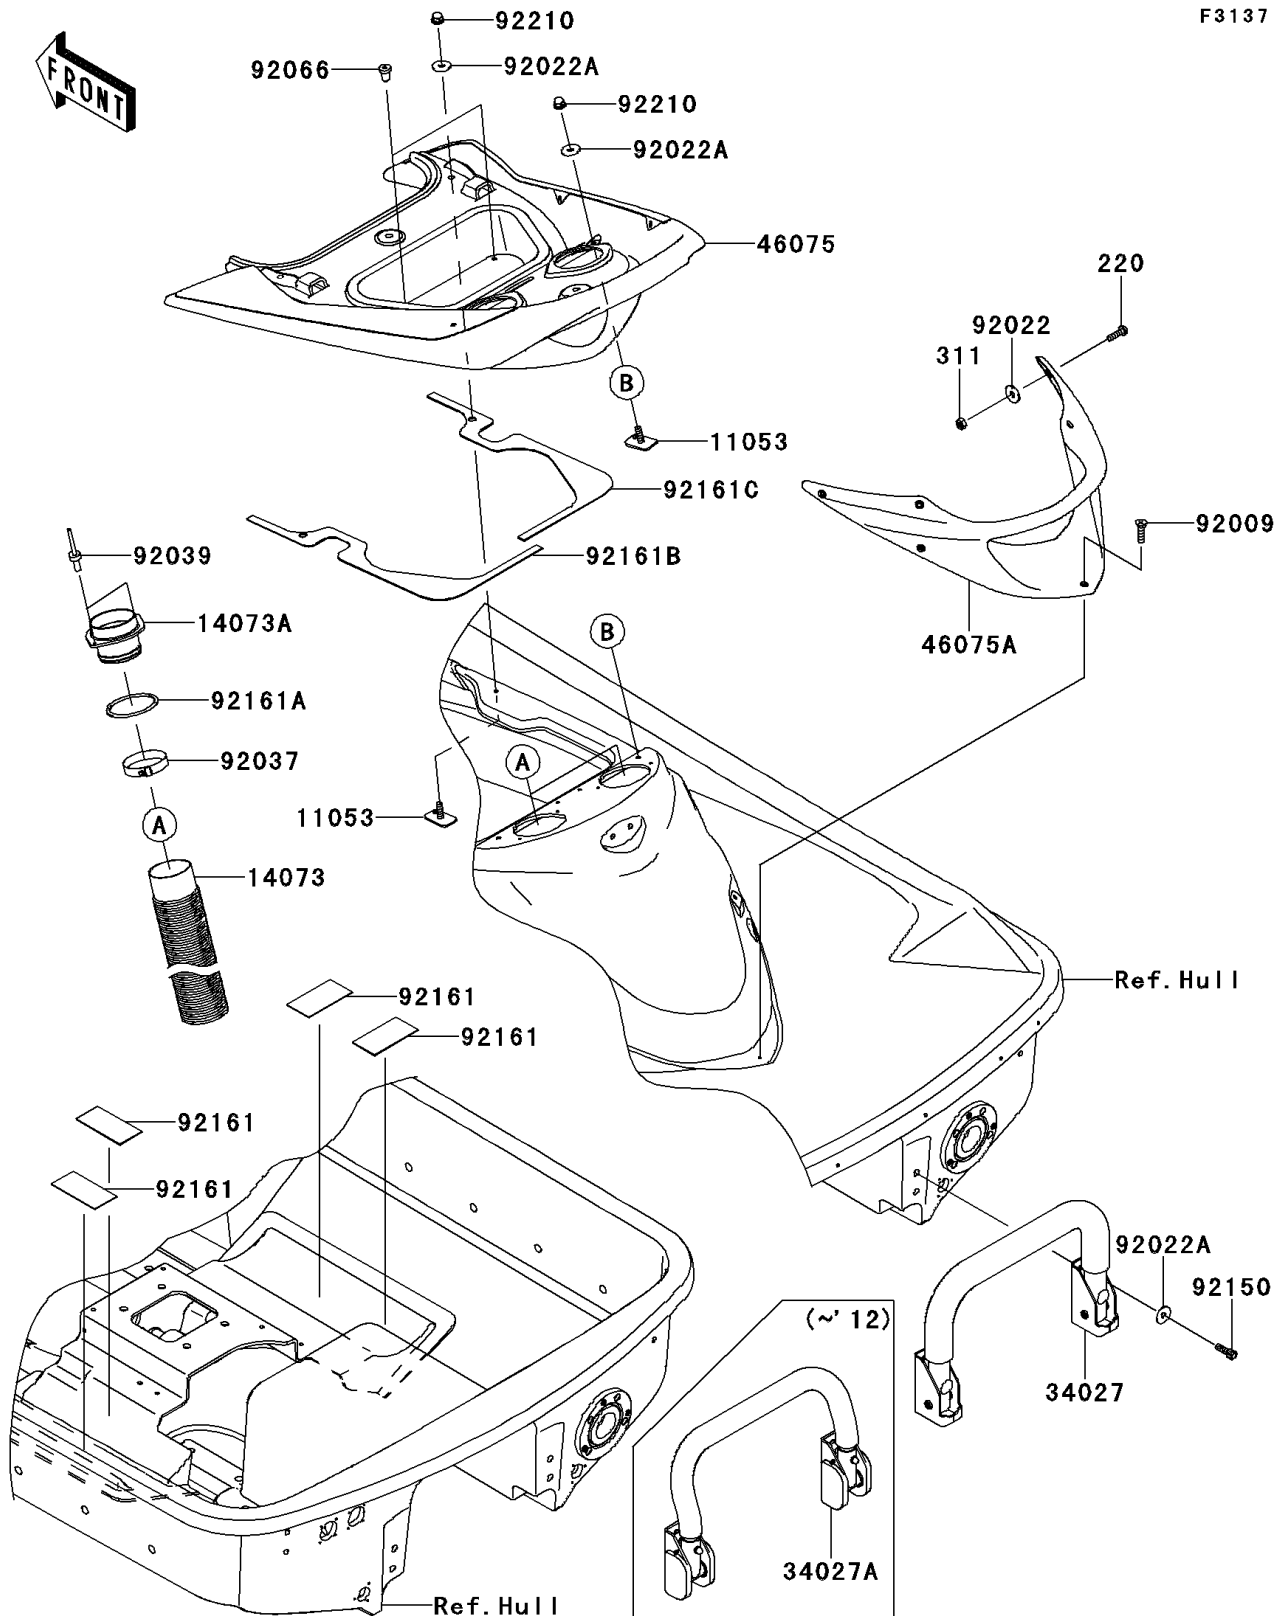

2013 Ultra 300LX PARTS DIAGRAM

Hull Rear Fittings

F3137

2013 Ultra 300LX PARTS LIST

Hull Rear Fittings

ITEM NAME	PART NUMBER	QUANTITY
SCREW-PAN-CROS,6X20 (Ref # 220)	220R0620	6
NUT-HEX,6MM (Ref # 311)	311AA0600	6
BRACKET (Ref # 11053)	11053-3776	4
DUCT,L=800 (Ref # 14073)	14073-3804	2
DUCT (Ref # 14073A)	14073-3805	2
STEP-ASSY (Ref # 34027)	34027-0067	1
GRIP,RR,UPP (Ref # 46075)	46075-3763	1
GRIP,HANDLE (Ref # 46075A)	46075-3765	1
SCREW,TAPPING,6X20 (Ref # 92009)	92009-3842	1
WASHER,6.5X20X1.6 (Ref # 92022)	92022-1557	6
WASHER,6.5X20X1.5 (Ref # 92022A)	92022-3710	8
CLAMP (Ref # 92037)	92037-3738	2
RIVET (Ref # 92039)	92039-3775	4
PLUG (Ref # 92066)	92066-3773	2
BOLT,SOCKET,6X18 (Ref # 92150)	92150-3775	4
DAMPER (Ref # 92161)	92161-3728	4
DAMPER (Ref # 92161A)	92161-3769	2
DAMPER (Ref # 92161B)	92161-3781	1
DAMPER (Ref # 92161C)	92161-3782	1
NUT,CAP,6MM (Ref # 92210)	92210-3785	4