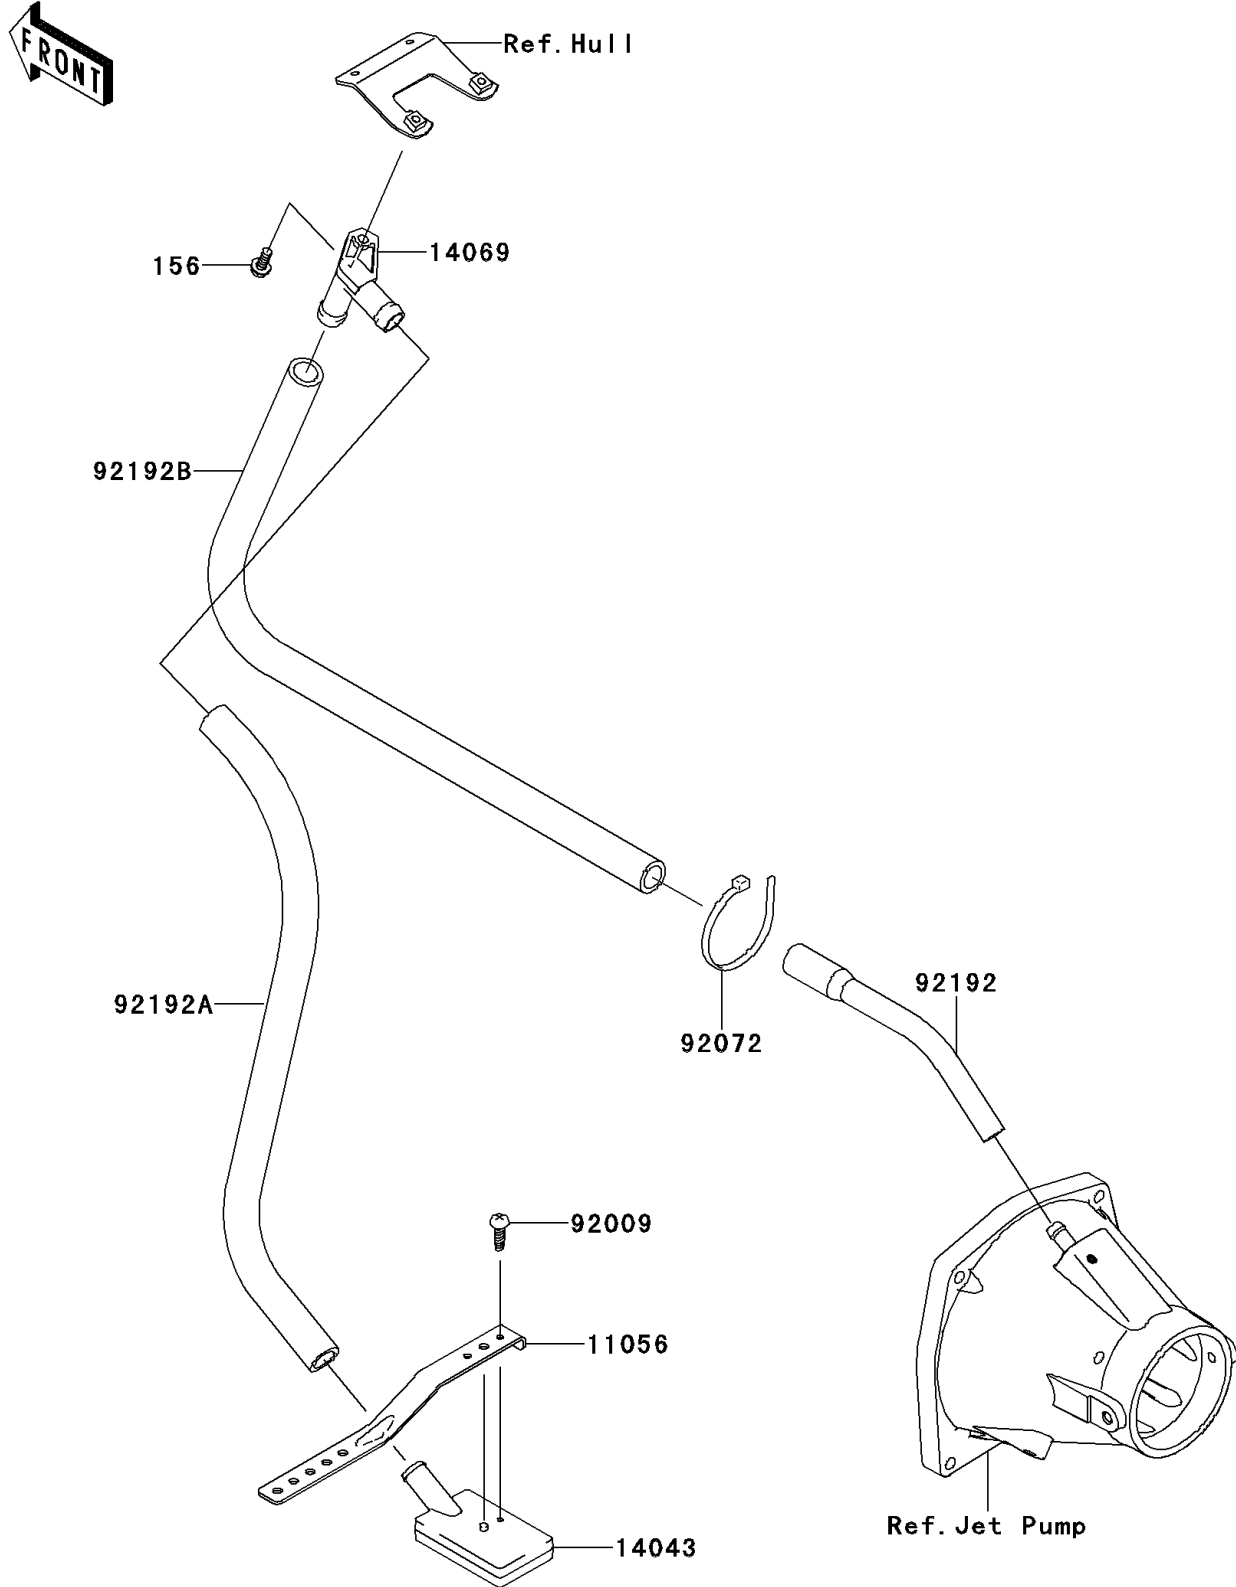

2012 JET SKI® Ultra® 300LX PARTS DIAGRAM

Bilge System

F3145

2012 JET SKI® Ultra® 300LX PARTS LIST

Bilge System

ITEM NAME	PART NUMBER	QUANTITY
BOLT-WP,6X16 (Ref # 156)	156R0616	1
BRACKET,LH&RH (Ref # 11056)	11056-3721	1
FILTER (Ref # 14043)	14043-3711	1
BREATHER (Ref # 14069)	14069-3708	1
SCREW,TAPPING,4X14 (Ref # 92009)	92009-3762	1
BAND,L=188.85 (Ref # 92072)	92072-0105	1
TUBE,HULL-NOZZLE (Ref # 92192)	92192-3753	1
TUBE,FILTER-BREATHER (Ref # 92192A)	92192-3755	1
TUBE,BREATHER-HULL (Ref # 92192B)	92192-3826	1