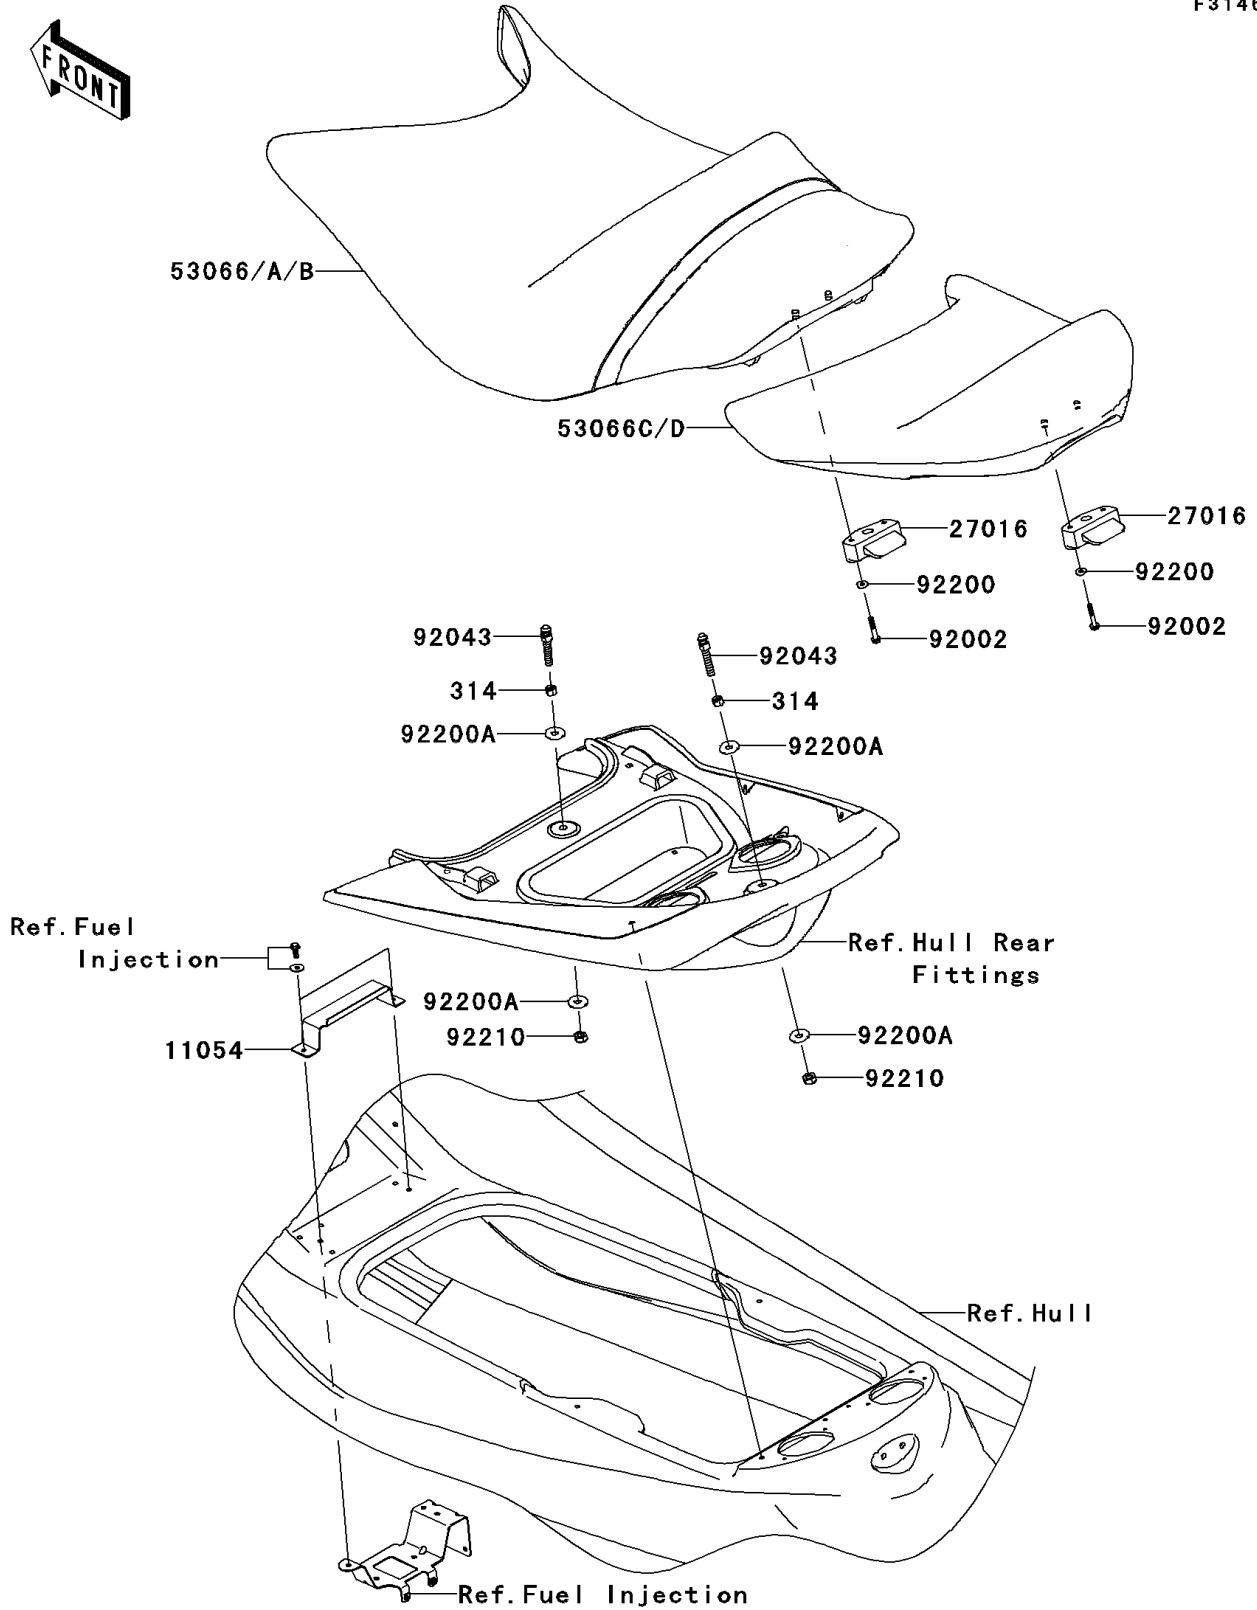

# 2012 JET SKI® Ultra® 300LX PARTS DIAGRAM

Seat

F3146

## 2012 JET SKI® Ultra® 300LX PARTS LIST

### Seat

ITEM NAME	PART NUMBER	QUANTITY
NUT-HEX-FINE,10MM (Ref # 314)	314R1000	2
BRACKET,FRONT SEAT (Ref # 11054)	11054-3702	1
LOCK-ASSY,SEAT,FR&RR (Ref # 27016)	27016-3758	2
SEAT-ASSY,FR,SILVER/BLACK (Ref # 53066A)	53066-3730-13Q	1
SEAT-ASSY,RR,SILVER/BLACK (Ref # 53066D)	53066-3731-13Z	1
BOLT,6X40 (Ref # 92002)	92002-3716	4
PIN (Ref # 92043)	92043-3763	2
WASHER,6.5X16X2.0 (Ref # 92200)	92200-1543	4
WASHER (Ref # 92200A)	92200-3762	4
NUT,LOCK,10MM (Ref # 92210)	92210-3792	2