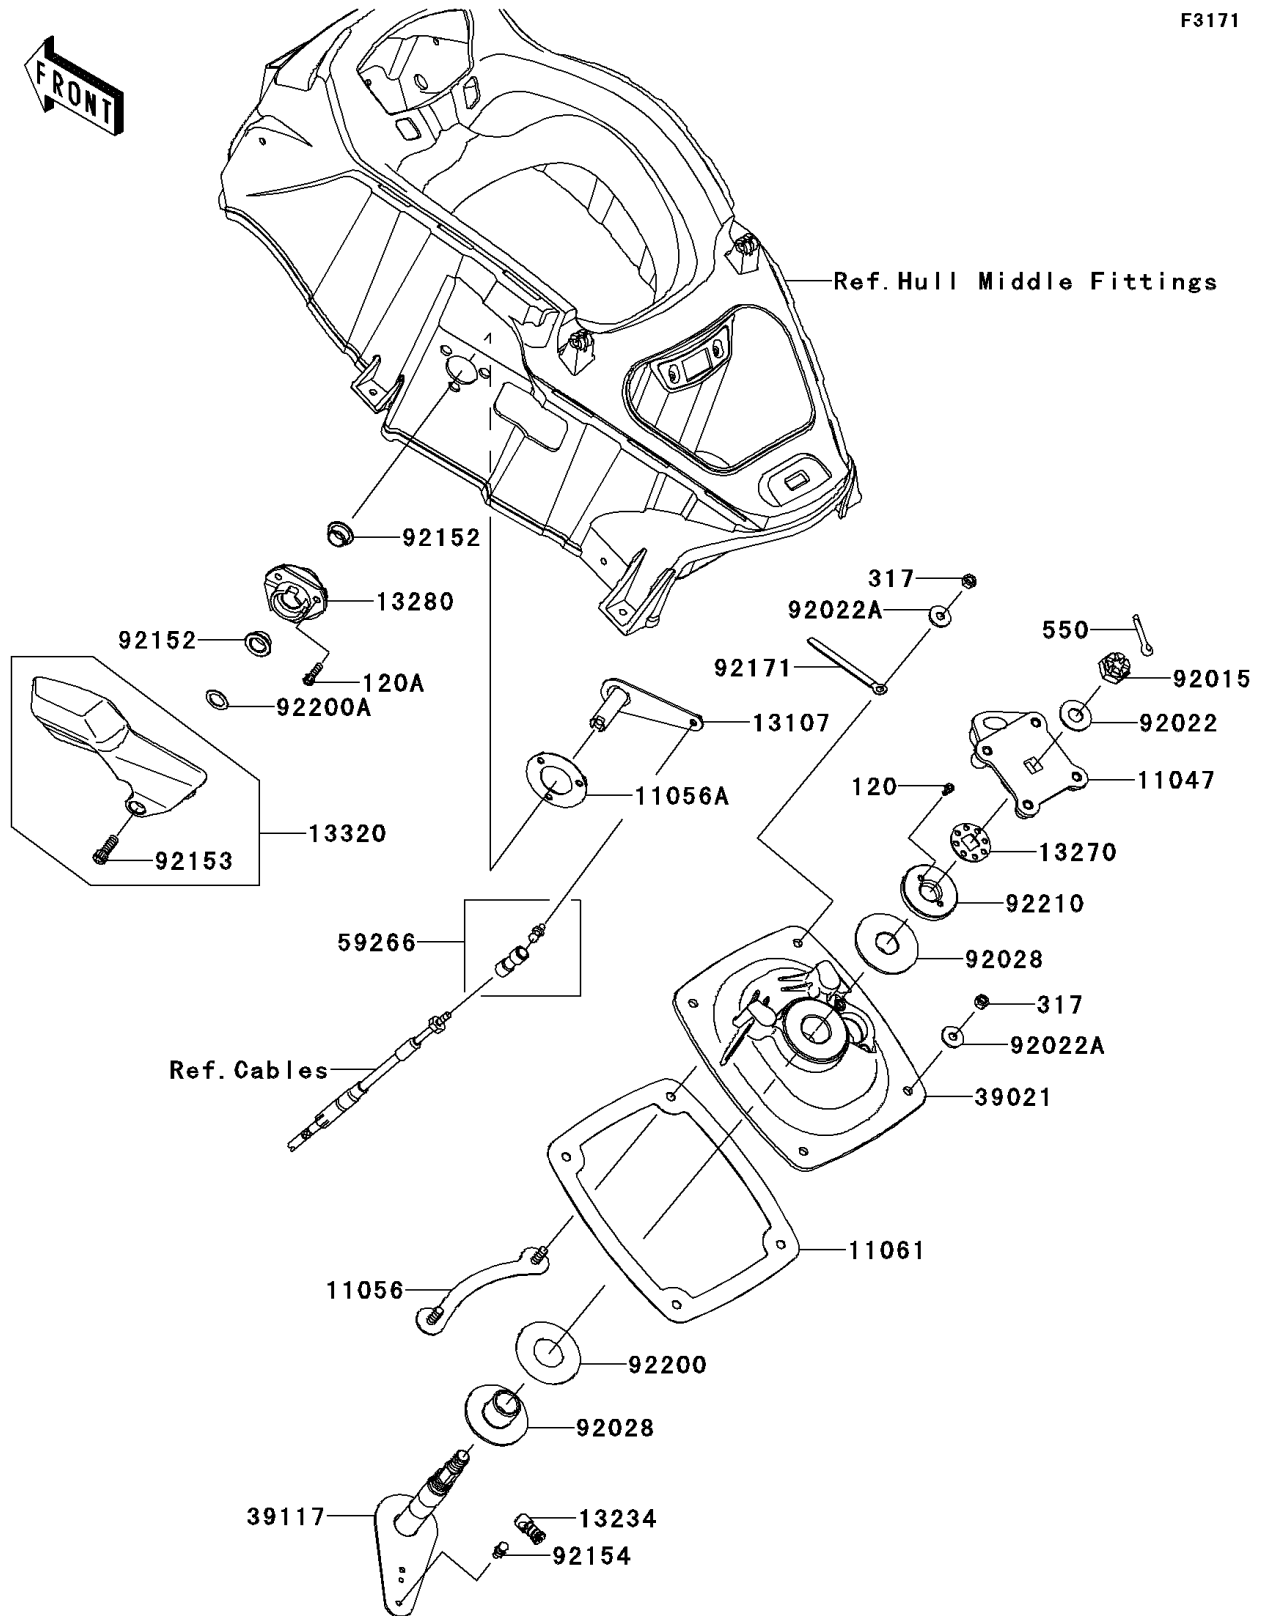

2013 Ultra 300LX PARTS DIAGRAM

Handle Pole

F3171

2013 Ultra 300LX PARTS LIST

Handle Pole

ITEM NAME	PART NUMBER	QUANTITY
BOLT-SOCKET,5X10 (Ref # 120)	120R0510	2
BOLT-SOCKET,6X20 (Ref # 120A)	120R0620	3
NUT-HEX-SMALL (Ref # 317)	317R0800	4
PIN-COTTER,3X35 (Ref # 550)	550S3035	1
BRACKET,HANDLE HOLDER (Ref # 11047)	11047-3759	1
BRACKET,HANDLE POLE BRACKET (Ref # 11056)	11056-3712	2
BRACKET (Ref # 11056A)	11056-3713	1
GASKET,HANDLE POLE BRACKET (Ref # 11061)	11061-3739	1
SHAFT (Ref # 13107)	13107-3799	1
SHAFT-COMP (Ref # 13234)	13234-3713	1
PLATE,STEERING NUT (Ref # 13270)	13270-3808	1
HOLDER (Ref # 13280)	13280-3752	1
LEVER-ASSY,REVERSE (Ref # 13320)	13320-3720	1
BRACKET-HANDLE POLE (Ref # 39021)	39021-3716	1
SHAFT-STRG (Ref # 39117)	39117-3715	1
JOINT-BALL (Ref # 59266)	59266-3710	1
NUT,CASTLE,14MM (Ref # 92015)	92015-3805	1
WASHER,15X34X2.0 (Ref # 92022)	92022-3738	1
WASHER,8.4X23X2.5 (Ref # 92022A)	92022-3744	4
BUSHING,STEERING (Ref # 92028)	92028-3748	2
COLLAR (Ref # 92152)	92152-3748	2
BOLT,SOCKET,8X25 (Ref # 92153)	92153-3739	1
BOLT,BALL,6MM (Ref # 92154)	92154-3710	1
CLAMP,L=150 (Ref # 92171)	92171-3717	1
WASHER,32.5X70X2 (Ref # 92200)	92200-3718	1
WASHER,16.5X25X1 (Ref # 92200A)	92200-3800	1
NUT,STEERING SHAFT,22MM (Ref # 92210)	92210-3800	1