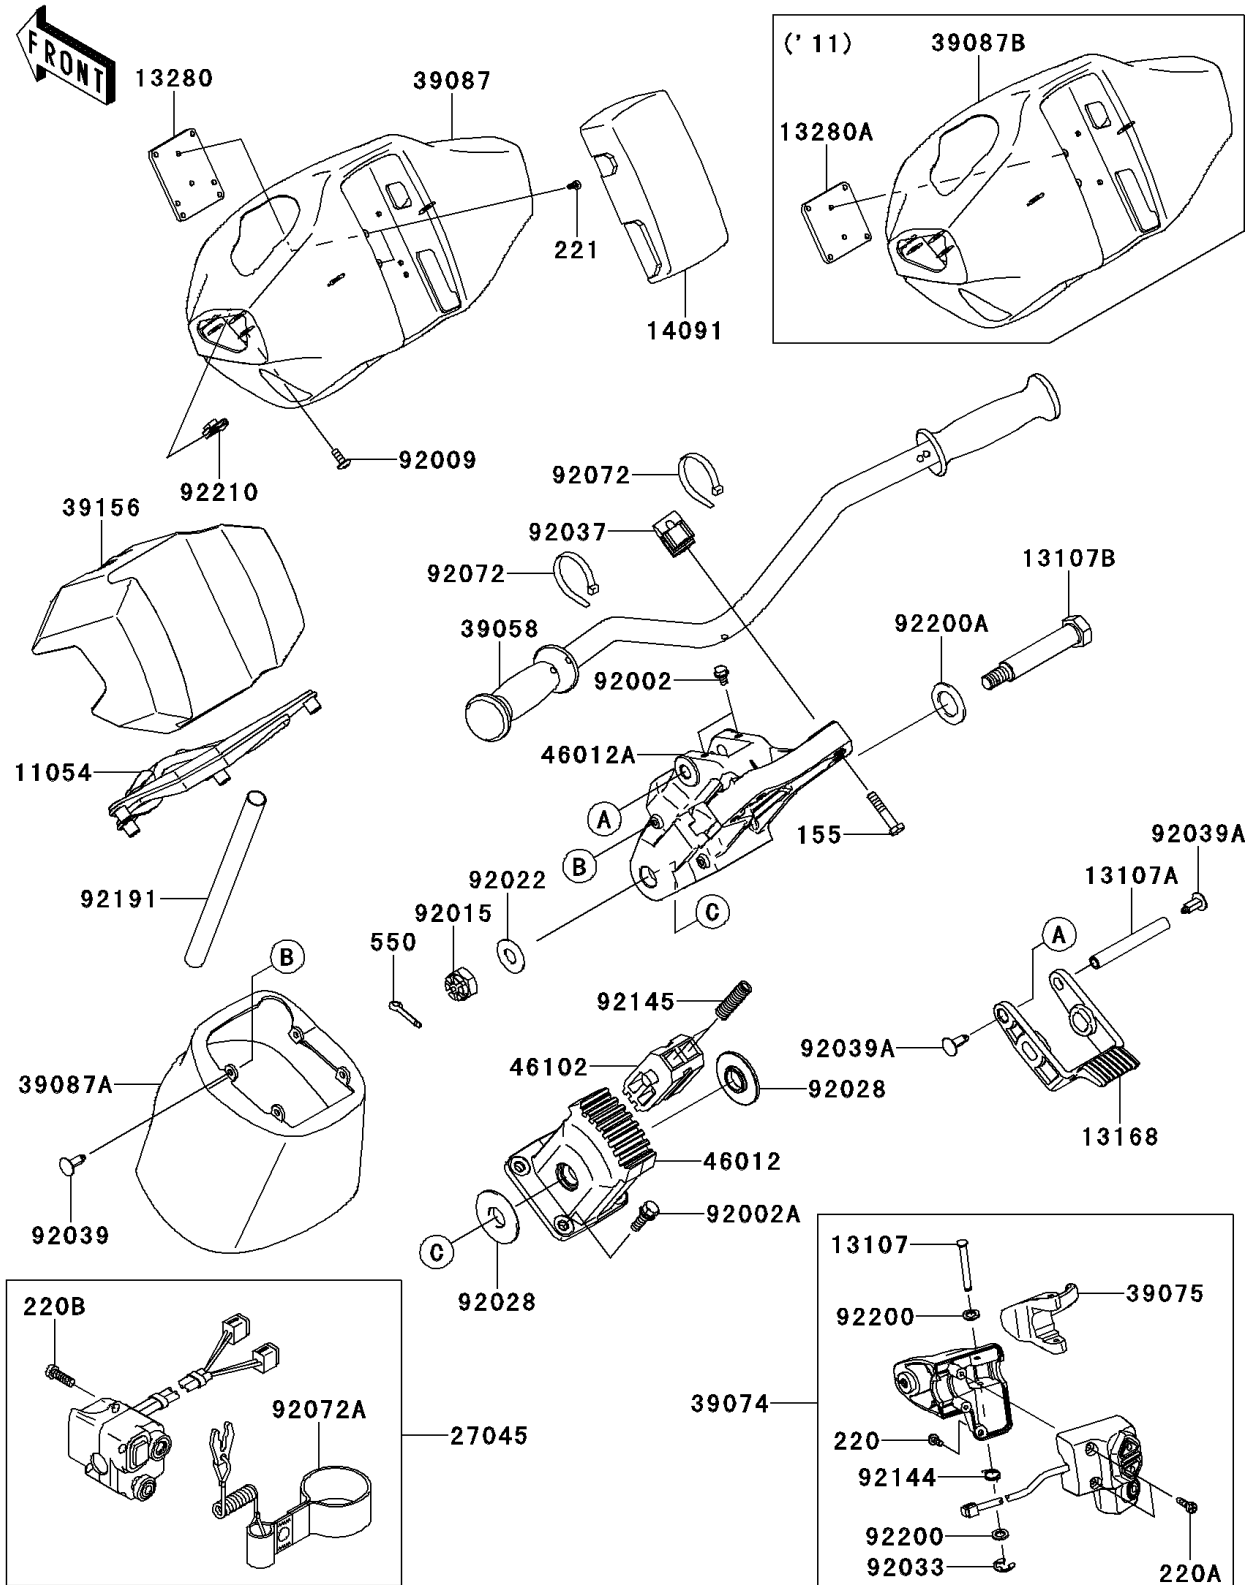

# 2013 Ultra 300LX PARTS DIAGRAM

Handlebar

F3172

## 2013 Ultra 300LX PARTS LIST

### Handlebar

ITEM NAME	PART NUMBER	QUANTITY
BOLT-WSP-SMALL,8X50 (Ref # 155)	155R0850	4
SCREW-PAN-CROSS,5X14 (Ref # 220)	220R0514	1
SCREW-PAN-CROS,5X25 (Ref # 220A)	220R0525	2
BRACKET,HANDLE PAD (Ref # 11054)	11054-3710	1
SHAFT (Ref # 13107)	13107-3766	1
SHAFT (Ref # 13107A)	13107-3795	1
SHAFT,HANDLE HOLDER PIVOT (Ref # 13107B)	13107-3803	1
LEVER (Ref # 13168)	13168-3754	1
HOLDER (Ref # 13280)	13280-0734	1
COVER (Ref # 14091)	14091-3829	1
SWITCH-ASSY,STOP&START (Ref # 27045)	27045-3767	1
HANDLE-COMP,F.BLACK (Ref # 39058)	39058-3746-6Z	1
LEVER-ASSY-THROTTLE (Ref # 39074)	39074-3729	1
LEVER-THROTTLE (Ref # 39075)	39075-3715	1
PAD-HANDLE,F.BLACK (Ref # 39087)	39087-0057-6Z	1
PAD-HANDLE,F.BLACK (Ref # 39087A)	39087-3737-6Z	1
PAD (Ref # 39156)	39156-3850	1
HOLDER-HANDLE,LWR (Ref # 46012)	46012-3730	1
HOLDER-HANDLE,UPP (Ref # 46012A)	46012-3733	1
ROD,HANDLE POSITION (Ref # 46102)	46102-3733	1
BOLT,6X12 (Ref # 92002)	92002-3763	2
BOLT,8X25 (Ref # 92002A)	92002-3774	4
SCREW,6X20 (Ref # 92009)	92009-3781	5
NUT,CASTLE,14MM (Ref # 92015)	92015-3805	1
WASHER,15X34X2.0 (Ref # 92022)	92022-3738	1
BUSHING (Ref # 92028)	92028-3743	2
RING-SNAP (Ref # 92033)	92033-3723	1
CLAMP,HANDLEBAR (Ref # 92037)	92037-503	2
RIVET (Ref # 92039)	92039-3787	4

### Handlebar

ITEM NAME	PART NUMBER	QUANTITY
RIVET (Ref # 92039A)	92039-3788	2
BAND,L=188.85 (Ref # 92072)	92072-0105	2
BAND,TETHER SWITCH (Ref # 92072A)	92072-3809	1
SPRING (Ref # 92144)	92144-3749	1
SPRING (Ref # 92145)	92145-3723	2
TUBE,22X24X200 (Ref # 92191)	92191-3792	1
WASHER (Ref # 92200)	92200-3738	2
WASHER,21X34X2 (Ref # 92200A)	92200-3802	1
NUT,6MM (Ref # 92210)	92210-3768	1
SCREW-PAN-CROS,5X30 (Ref # 220B)	220R0530	3
SCREW-CSK-CROSS,4X12 (Ref # 221)	221R0412	2
PIN-COTTER,3X35 (Ref # 550)	550S3035	1