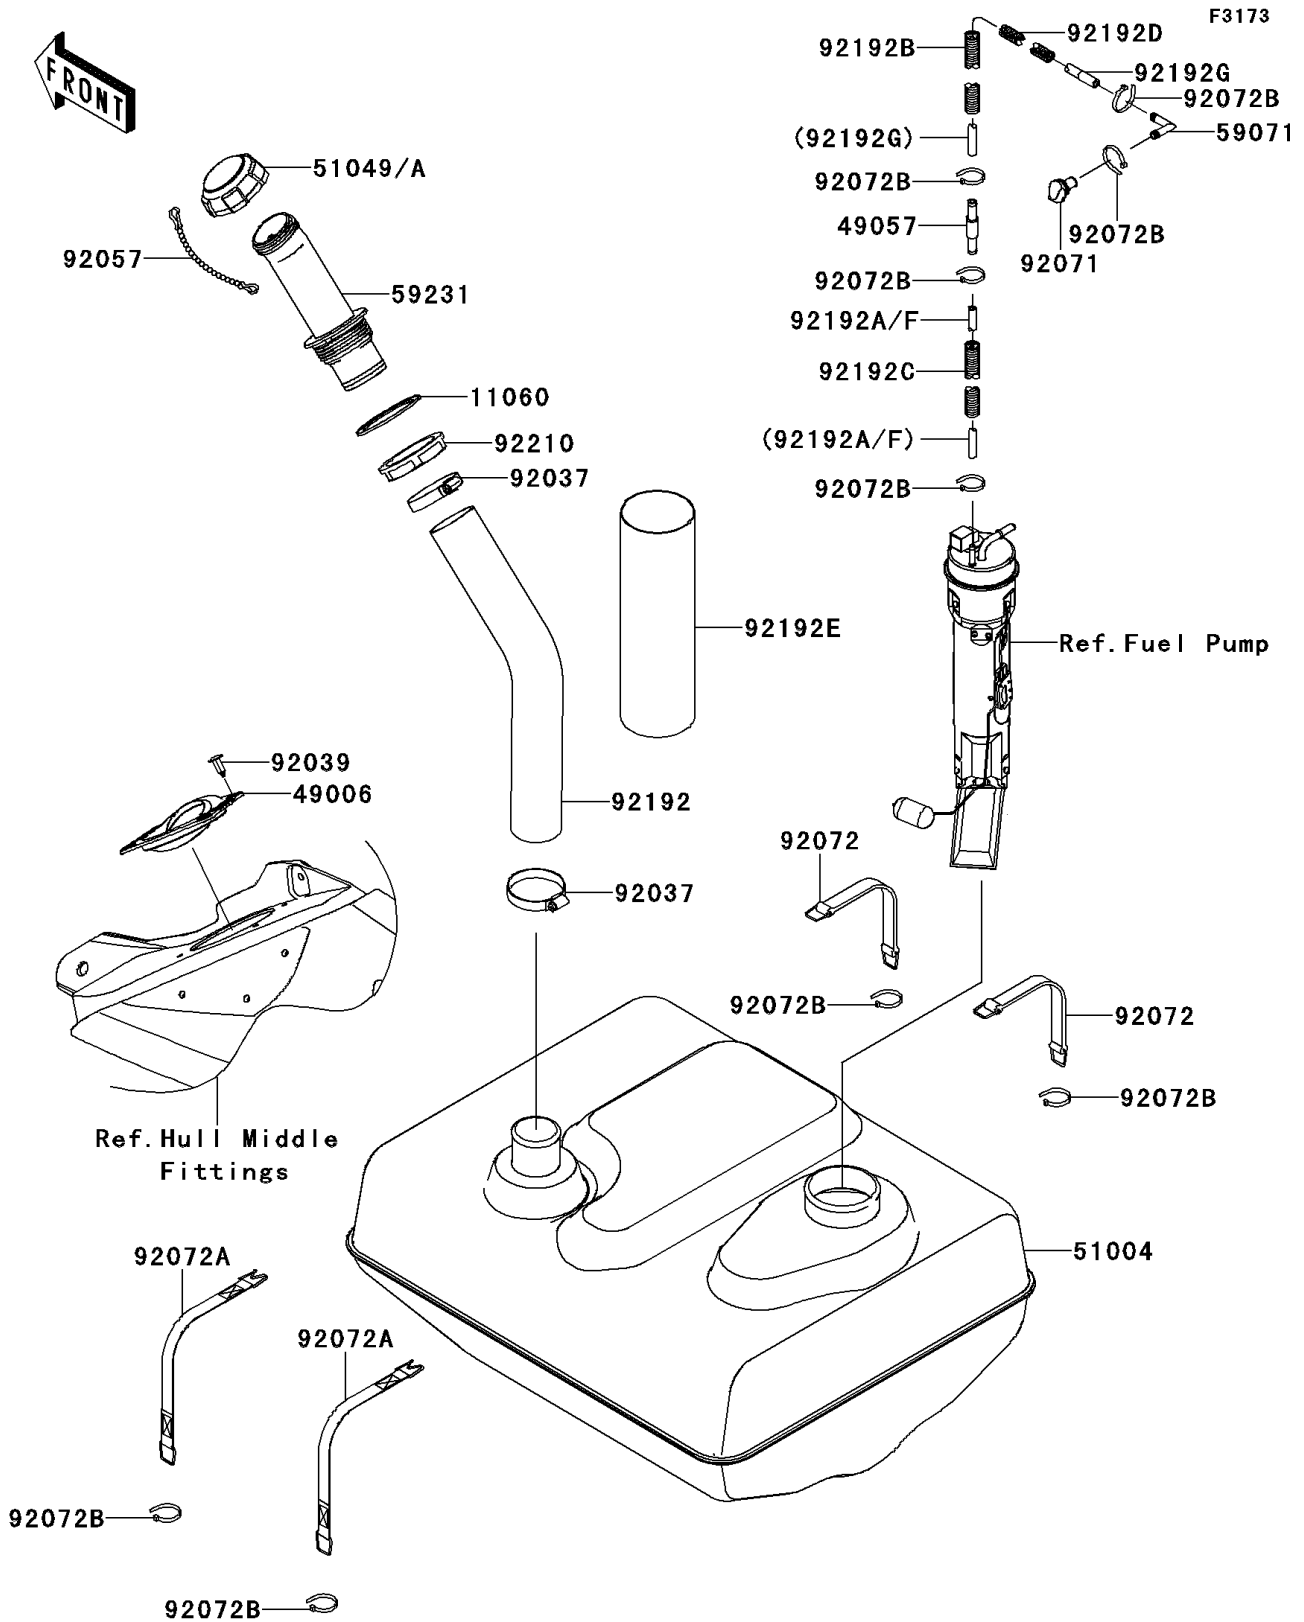

2012 JET SKI® Ultra® 300LX PARTS DIAGRAM

Fuel Tank

2012 JET SKI® Ultra® 300LX PARTS LIST

Fuel Tank

ITEM NAME	PART NUMBER	QUANTITY
GASKET,FUEL-FILLER (Ref # 11060)	11060-3780	1
BOOT (Ref # 49006)	49006-3719	1
VALVE-RELIEF (Ref # 49057)	49057-3707	1
TANK-FUEL (Ref # 51004)	51004-3749	1
CAP-TANK,FUEL (Ref # 51049)	51049-0713	1
JOINT (Ref # 59071)	59071-3736	1
FILLER,FUEL TANK (Ref # 59231)	59231-3727	1
CLAMP (Ref # 92037)	92037-3738	2
RIVET (Ref # 92039)	92039-3788	4
CHAIN,COVER,L=100 (Ref # 92057)	92057-3704	1
GROMMET (Ref # 92071)	92071-3841	1
BAND (Ref # 92072)	92072-3845	2
BAND (Ref # 92072A)	92072-3847	2
BAND,L=100.08 (Ref # 92072B)	92072-3882	9
TUBE,FUEL TANK-FILLER (Ref # 92192)	92192-1044	1
TUBE,5.8X11X100 (Ref # 92192A)	92192-1103	1
TUBE,CORRUGATED,15.3X20.6X650 (Ref # 92192B)	92192-3748	1
TUBE,CORRUGATED,L=120 (Ref # 92192C)	92192-3749	1
TUBE,CORRUGATED,L=350 (Ref # 92192D)	92192-3788	1
TUBE,86X89X300 (Ref # 92192E)	92192-3822	1
TUBE,5.8X10.8X1000 (Ref # 92192G)	92192-3849	1
NUT,FUEL FILLER (Ref # 92210)	92210-3802	1