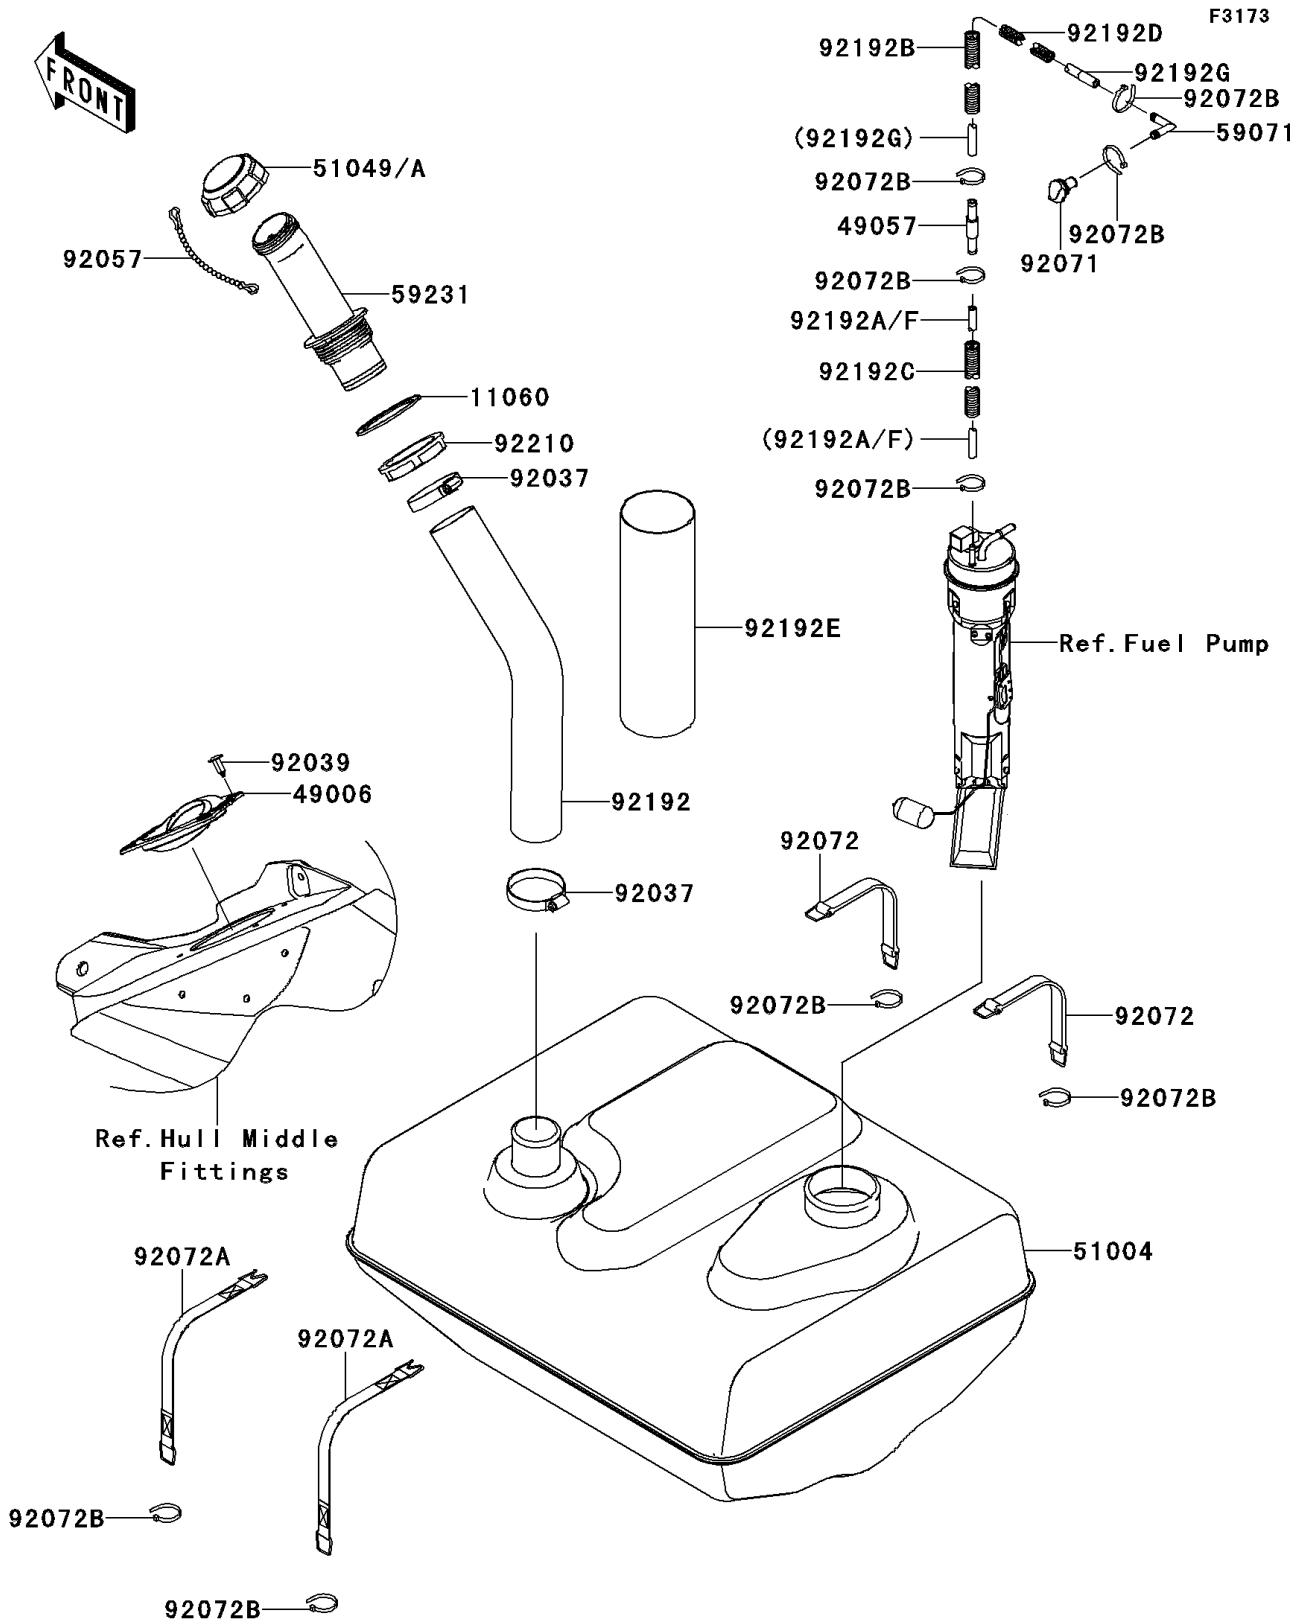

# 2013 Ultra 300LX PARTS DIAGRAM

Fuel Tank

## 2013 Ultra 300LX PARTS LIST

### Fuel Tank

ITEM NAME	PART NUMBER	QUANTITY
GASKET,FUEL-FILLER (Ref # 11060)	11060-3780	1
BOOT (Ref # 49006)	49006-3719	1
VALVE-RELIEF (Ref # 49057)	49057-3707	1
TANK-FUEL (Ref # 51004)	51004-3749	1
CAP-TANK,FUEL (Ref # 51049)	51049-0713	1
JOINT (Ref # 59071)	59071-3736	1
FILLER,FUEL TANK (Ref # 59231)	59231-3727	1
CLAMP (Ref # 92037)	92037-3738	2
RIVET (Ref # 92039)	92039-3788	4
CHAIN,COVER,L=100 (Ref # 92057)	92057-3704	1
GROMMET (Ref # 92071)	92071-3841	1
BAND (Ref # 92072)	92072-3845	2
BAND (Ref # 92072A)	92072-3847	2
BAND,L=100.08 (Ref # 92072B)	92072-3882	9
TUBE,FUEL TANK-FILLER (Ref # 92192)	92192-1044	1
TUBE,5.8X11X100 (Ref # 92192A)	92192-1103	1
TUBE,CORRUGATED,15.3X20.6X650 (Ref # 92192B)	92192-3748	1
TUBE,CORRUGATED,L=120 (Ref # 92192C)	92192-3749	1
TUBE,CORRUGATED,L=350 (Ref # 92192D)	92192-3788	1
TUBE,86X89X300 (Ref # 92192E)	92192-3822	1
TUBE,5.8X10.8X1000 (Ref # 92192G)	92192-3849	1
NUT,FUEL FILLER (Ref # 92210)	92210-3802	1