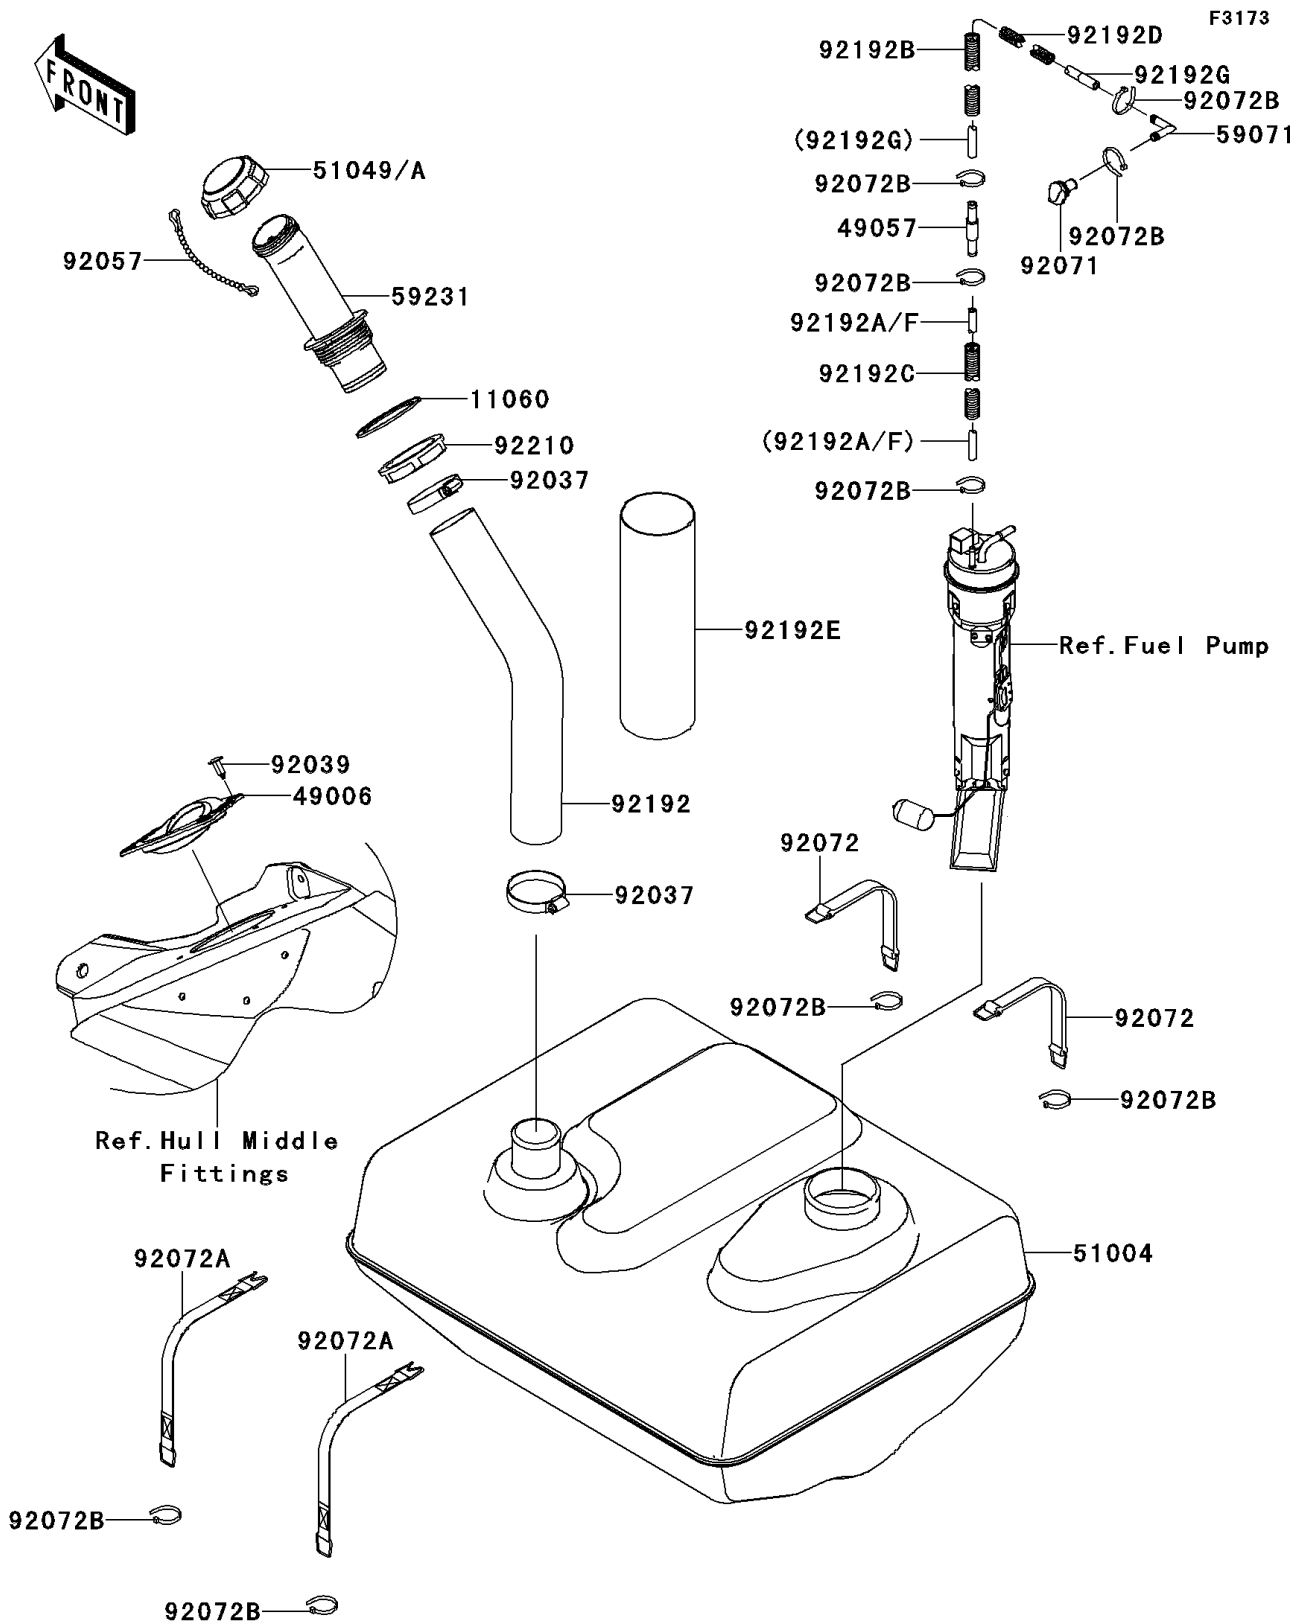

2013 JET SKI® Ultra® 300LX PARTS DIAGRAM

Fuel Tank

2013 JET SKI® Ultra® 300LX PARTS LIST

Fuel Tank

ITEM NAME	PART NUMBER	QUANTITY
GASKET,FUEL-FILLER (Ref # 11060)	11060-3780	1
BOOT (Ref # 49006)	49006-3719	1
VALVE-RELIEF (Ref # 49057)	49057-3707	1
TANK-FUEL (Ref # 51004)	51004-3749	1
CAP-TANK,FUEL (Ref # 51049)	51049-0713	1
JOINT (Ref # 59071)	59071-3736	1
FILLER,FUEL TANK (Ref # 59231)	59231-3727	1
CLAMP (Ref # 92037)	92037-3738	2
RIVET (Ref # 92039)	92039-3788	4
CHAIN,COVER,L=100 (Ref # 92057)	92057-3704	1
GROMMET (Ref # 92071)	92071-3841	1
BAND (Ref # 92072)	92072-3845	2
BAND (Ref # 92072A)	92072-3847	2
BAND,L=100.08 (Ref # 92072B)	92072-3882	9
TUBE,FUEL TANK-FILLER (Ref # 92192)	92192-1044	1
TUBE,5.8X11X100 (Ref # 92192A)	92192-1103	1
TUBE,CORRUGATED,15.3X20.6X650 (Ref # 92192B)	92192-3748	1
TUBE,CORRUGATED,L=120 (Ref # 92192C)	92192-3749	1
TUBE,CORRUGATED,L=350 (Ref # 92192D)	92192-3788	1
TUBE,86X89X300 (Ref # 92192E)	92192-3822	1
TUBE,5.8X10.8X1000 (Ref # 92192G)	92192-3849	1
NUT,FUEL FILLER (Ref # 92210)	92210-3802	1