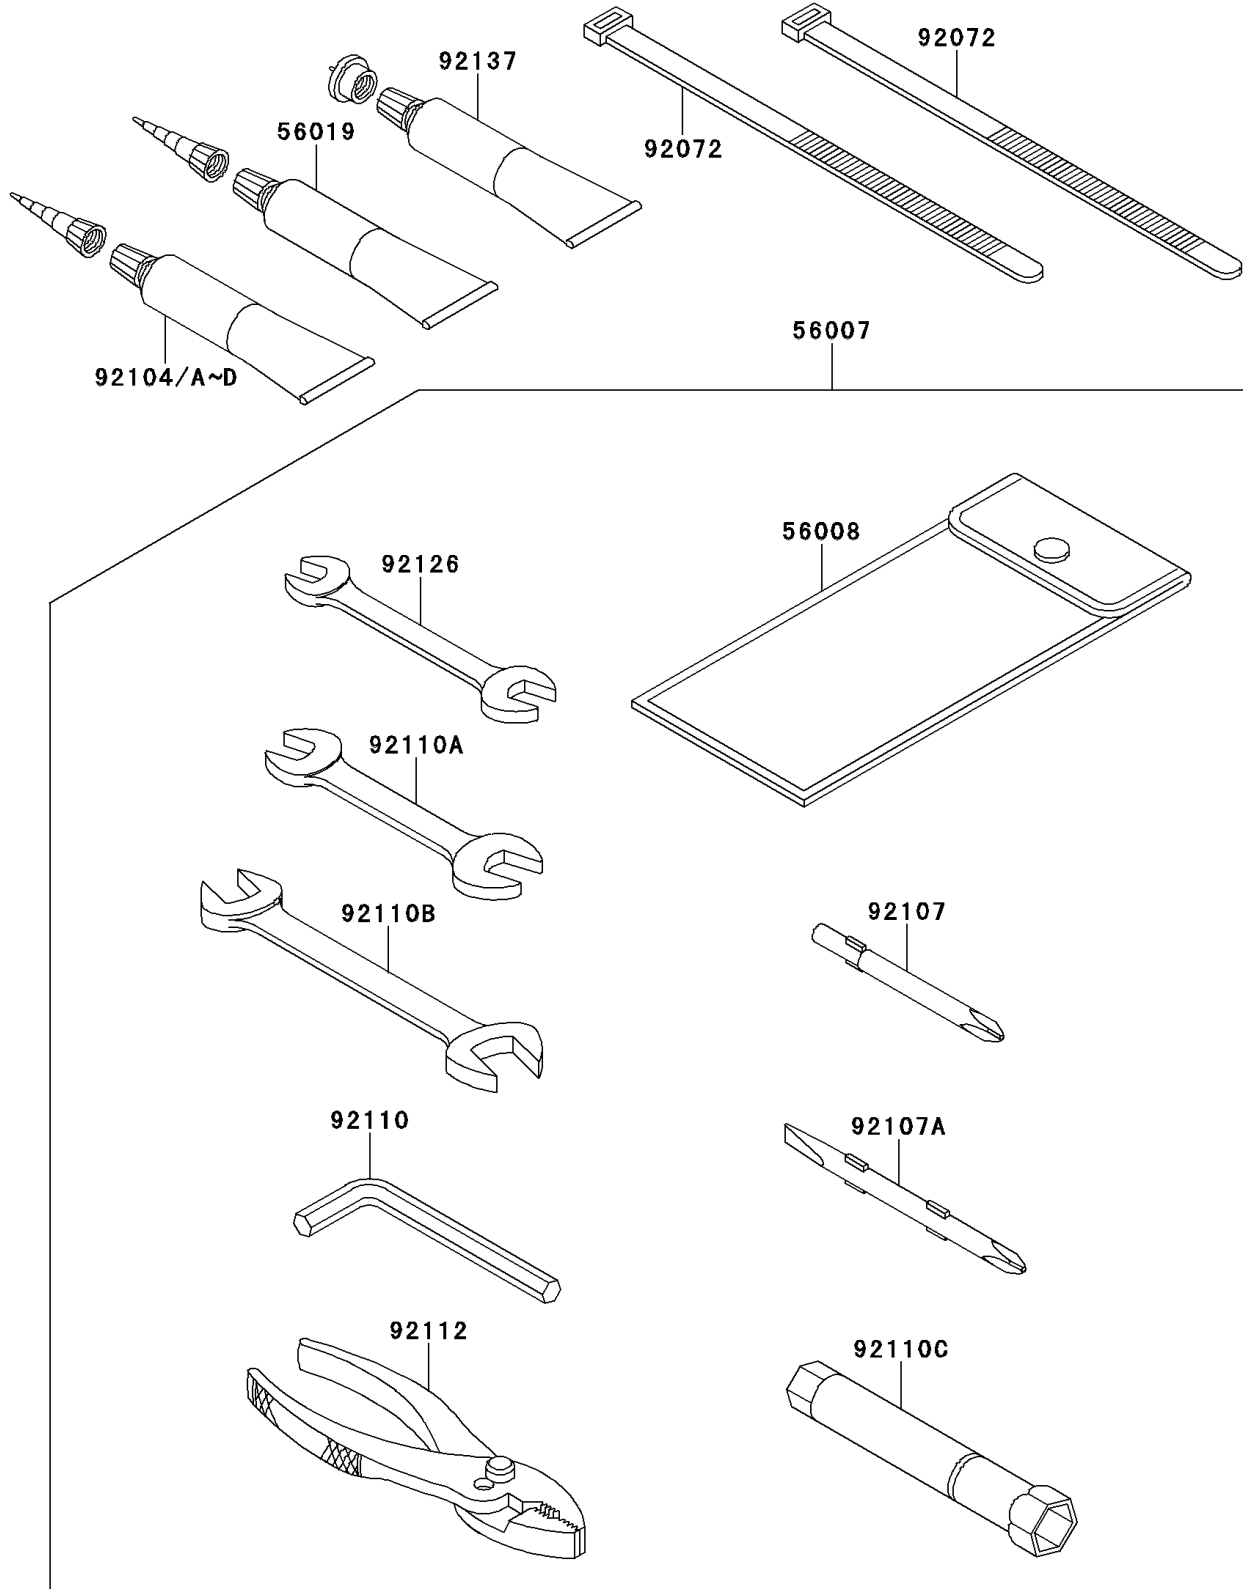

2012 JET SKI® Ultra® 300LX PARTS DIAGRAM

Owner's Tools

F3182

2012 JET SKI® Ultra® 300LX PARTS LIST

Owner's Tools

ITEM NAME	PART NUMBER	QUANTITY
TOOL-KIT (Ref # 56007)	56007-3720	1
BAG,TOOL (Ref # 56008)	56008-3706	1
GASKET-LIQUID,TB1211,WHITE (Ref # 56019)	56019-120	1
BAND,L=250 (Ref # 92072)	92072-1237	2
GASKET-LIQUID,TB1211F,CLEAR (Ref # 92104)	92104-0004	1
GASKET-LIQUID,TB1216,GRAY (Ref # 92104A)	92104-1063	1
GASKET-LIQUID,TB1216B,BLACK (Ref # 92104B)	92104-1064	1
GASKET-LIQUID,TB1215,GRAY (Ref # 92104C)	92104-1065	1
GASKET-LIQUID,TB1521,BROWN (Ref # 92104D)	92104-3701	1
TOOL-DRIVER,#3PHILLIPS (Ref # 92107)	92107-005	1
TOOL-DRIVER,#2PHILLIPS&SLOT (Ref # 92107A)	92107-1051	1
TOOL-WRENCH,ALLEN,5MM (Ref # 92110)	92110-1015	1
TOOL-WRENCH,OPEN END,10X12 (Ref # 92110A)	92110-1152	1
TOOL-WRENCH,OPEN END,14X17 (Ref # 92110B)	92110-1153	1
TOOL-WRENCH,BOX,16MM (Ref # 92110C)	92110-3706	1
TOOL-PLIERS (Ref # 92112)	92112-1001	1
TOOL-WRENCH,OPEN END,8X10 (Ref # 92126)	92126-004	1
GREASE (Ref # 92137)	92137-1002	1