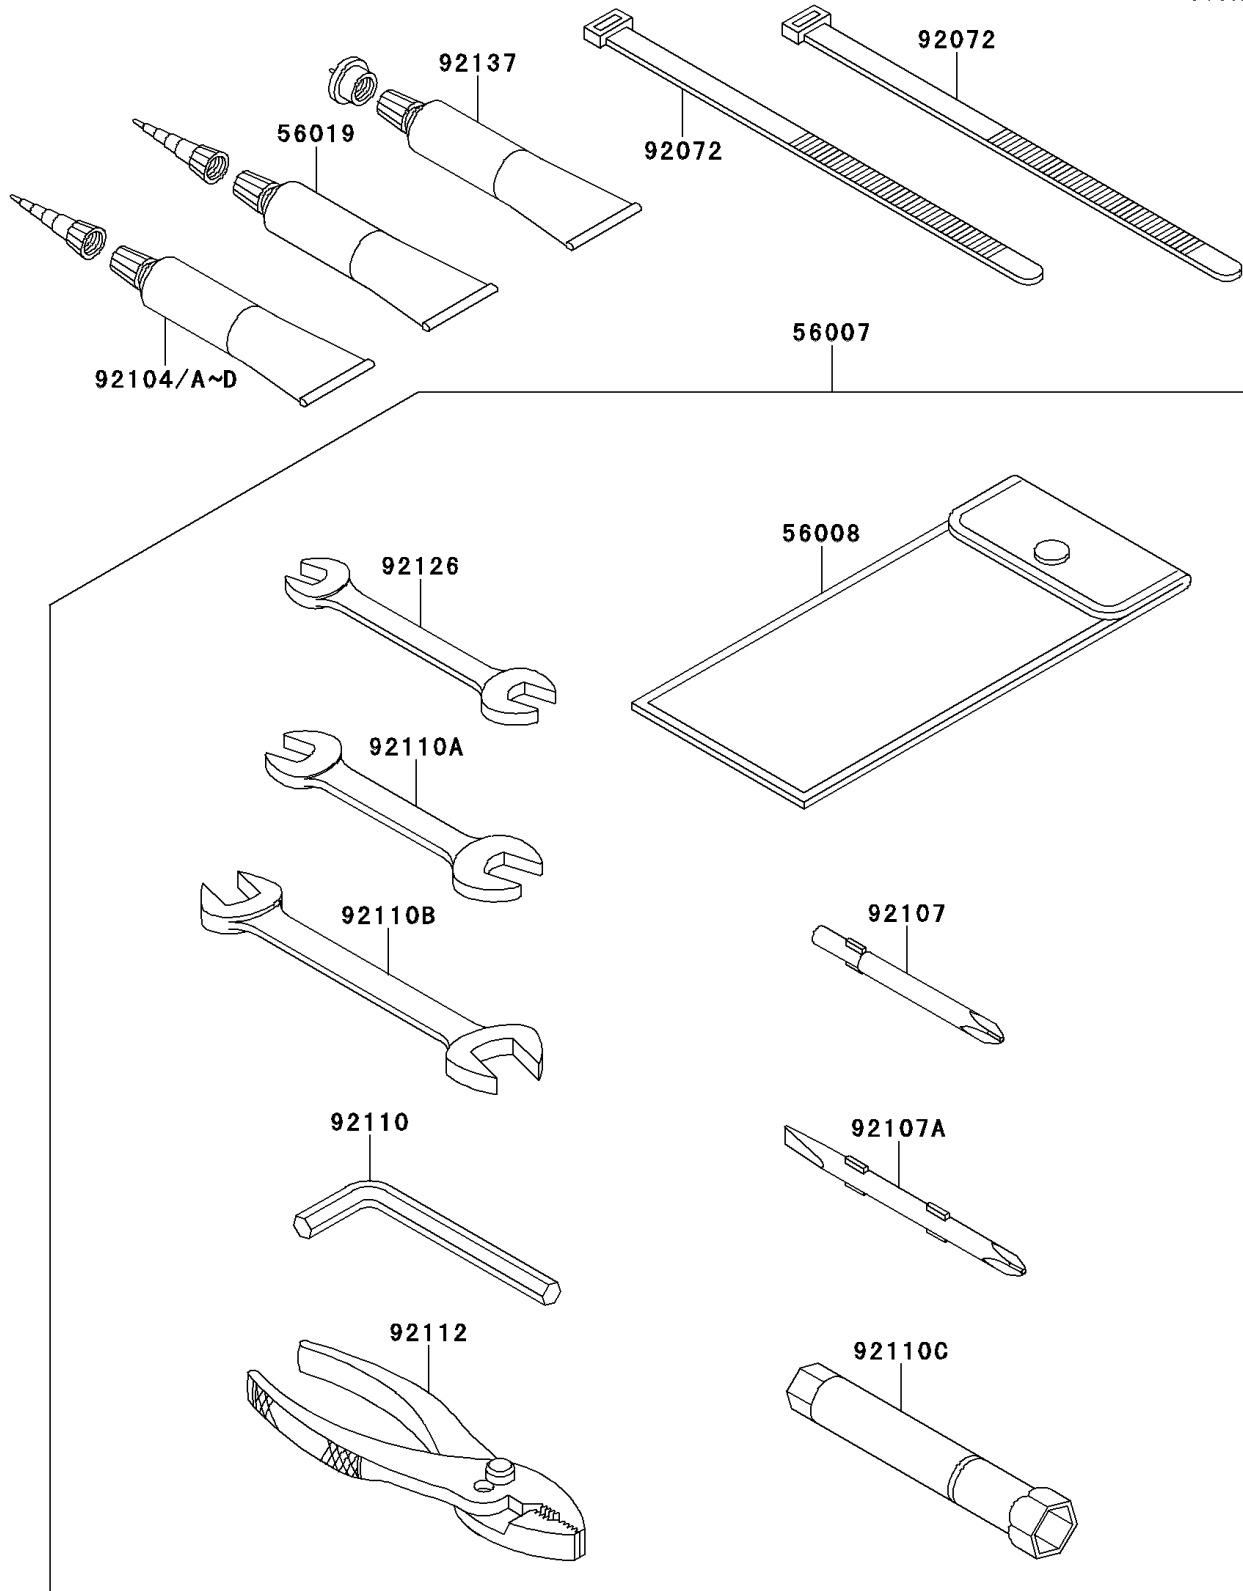

2013 Ultra 300LX PARTS DIAGRAM

Owner's Tools

F3182

2013 Ultra 300LX PARTS LIST

Owner's Tools

ITEM NAME	PART NUMBER	QUANTITY
TOOL-KIT (Ref # 56007)	56007-3720	1
BAG,TOOL (Ref # 56008)	56008-3706	1
GASKET-LIQUID,TB1211,WHITE (Ref # 56019)	56019-120	1
BAND,L=250 (Ref # 92072)	92072-1237	2
GASKET-LIQUID,TB1211F,CLEAR (Ref # 92104)	92104-0004	1
GASKET-LIQUID,TB1216,GRAY (Ref # 92104A)	92104-1063	1
GASKET-LIQUID,TB1216B,BLACK (Ref # 92104B)	92104-1064	1
GASKET-LIQUID,TB1215,GRAY (Ref # 92104C)	92104-1065	1
GASKET-LIQUID,TB1521,BROWN (Ref # 92104D)	92104-3701	1
TOOL-DRIVER,#3PHILLIPS (Ref # 92107)	92107-005	1
TOOL-DRIVER,#2PHILLIPS&SLOT (Ref # 92107A)	92107-1051	1
TOOL-WRENCH,ALLEN,5MM (Ref # 92110)	92110-1015	1
TOOL-WRENCH,OPEN END,10X12 (Ref # 92110A)	92110-1152	1
TOOL-WRENCH,OPEN END,14X17 (Ref # 92110B)	92110-1153	1
TOOL-WRENCH,BOX,16MM (Ref # 92110C)	92110-3706	1
TOOL-PLIERS (Ref # 92112)	92112-1001	1
TOOL-WRENCH,OPEN END,8X10 (Ref # 92126)	92126-004	1
GREASE (Ref # 92137)	92137-1002	1