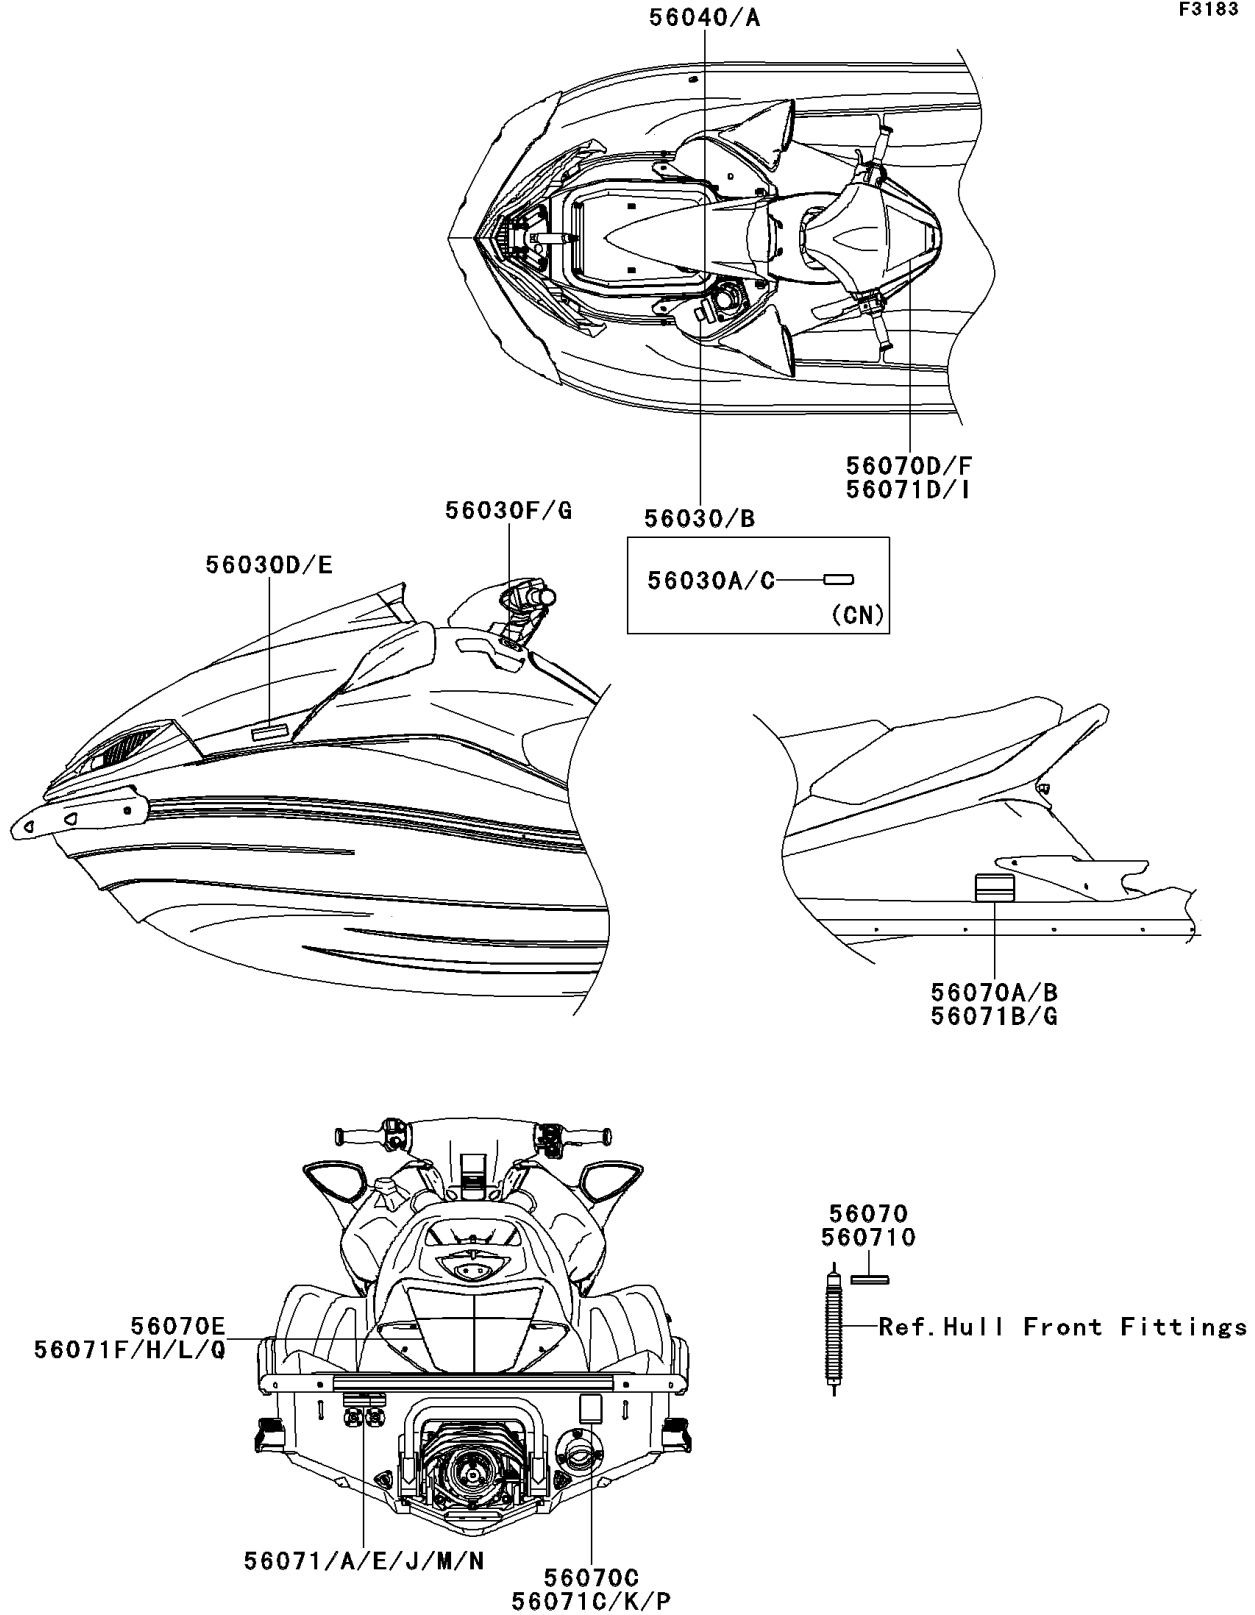

# 2011 JET SKI® Ultra® 300LX PARTS DIAGRAM

Labels

F3183

## 2011 JET SKI® Ultra® 300LX PARTS LIST

### Labels

ITEM NAME	PART NUMBER	QUANTITY
LABEL,FIRE EXTINGUISHER (Ref # 56030D)	56030-3755	1
LABEL,REVERSE (Ref # 56030F)	56030-3815	1
LABEL-WARNING,GASOLINE (Ref # 56040)	56040-3972	1
LABEL-WARNING,DAMPER (Ref # 56070)	56070-3876	1
LABEL-WARNING,GRAB HANDLE&STEP (Ref # 56070A)	56070-3964	1
LABEL-WARNING,RIGHTING (Ref # 56070C)	56070-3986	1
LABEL-WARNING,TETHER SWITCH (Ref # 56070D)	56070-3988	1
LABEL-WARNING,FLUSHING (Ref # 56071)	56071-0203	1
LABEL-WARNING,IMPORTANT SAFETY (Ref # 56071Q)	56071-3739	1
LABEL,GASOLINE (Ref # 56030B)	56030-1177	1
LABEL,GASOLINE,FRN (Ref # 56030C)	56030-1178	1
LABEL,FIRE EXTINGUISHER,FRN (Ref # 56030E)	56030-3757	1
LABEL,REVERSE,FRN (Ref # 56030G)	56030-3816	1
LABEL,GASOLINE,FRN (Ref # 56040A)	56040-3978	1
LABEL-WARNING,GRAB HANDLE&STEP (Ref # 56070B)	56070-3966	1
LABEL-WARNING,IMPORTANT SAFETY (Ref # 56070E)	56070-3997	1
LABEL-WARNING,TETHER SWITCH,FRN (Ref # 56070F)	56070-3998	1
LABEL-WARNING,FLUSHING,FRN (Ref # 56071A)	56071-0205	1
LABEL-WARNING,DAMPER,FRN (Ref # 56071O)	56071-3737	1
LABEL-WARNING,RIGHTING,FRN (Ref # 56071P)	56071-3738	1