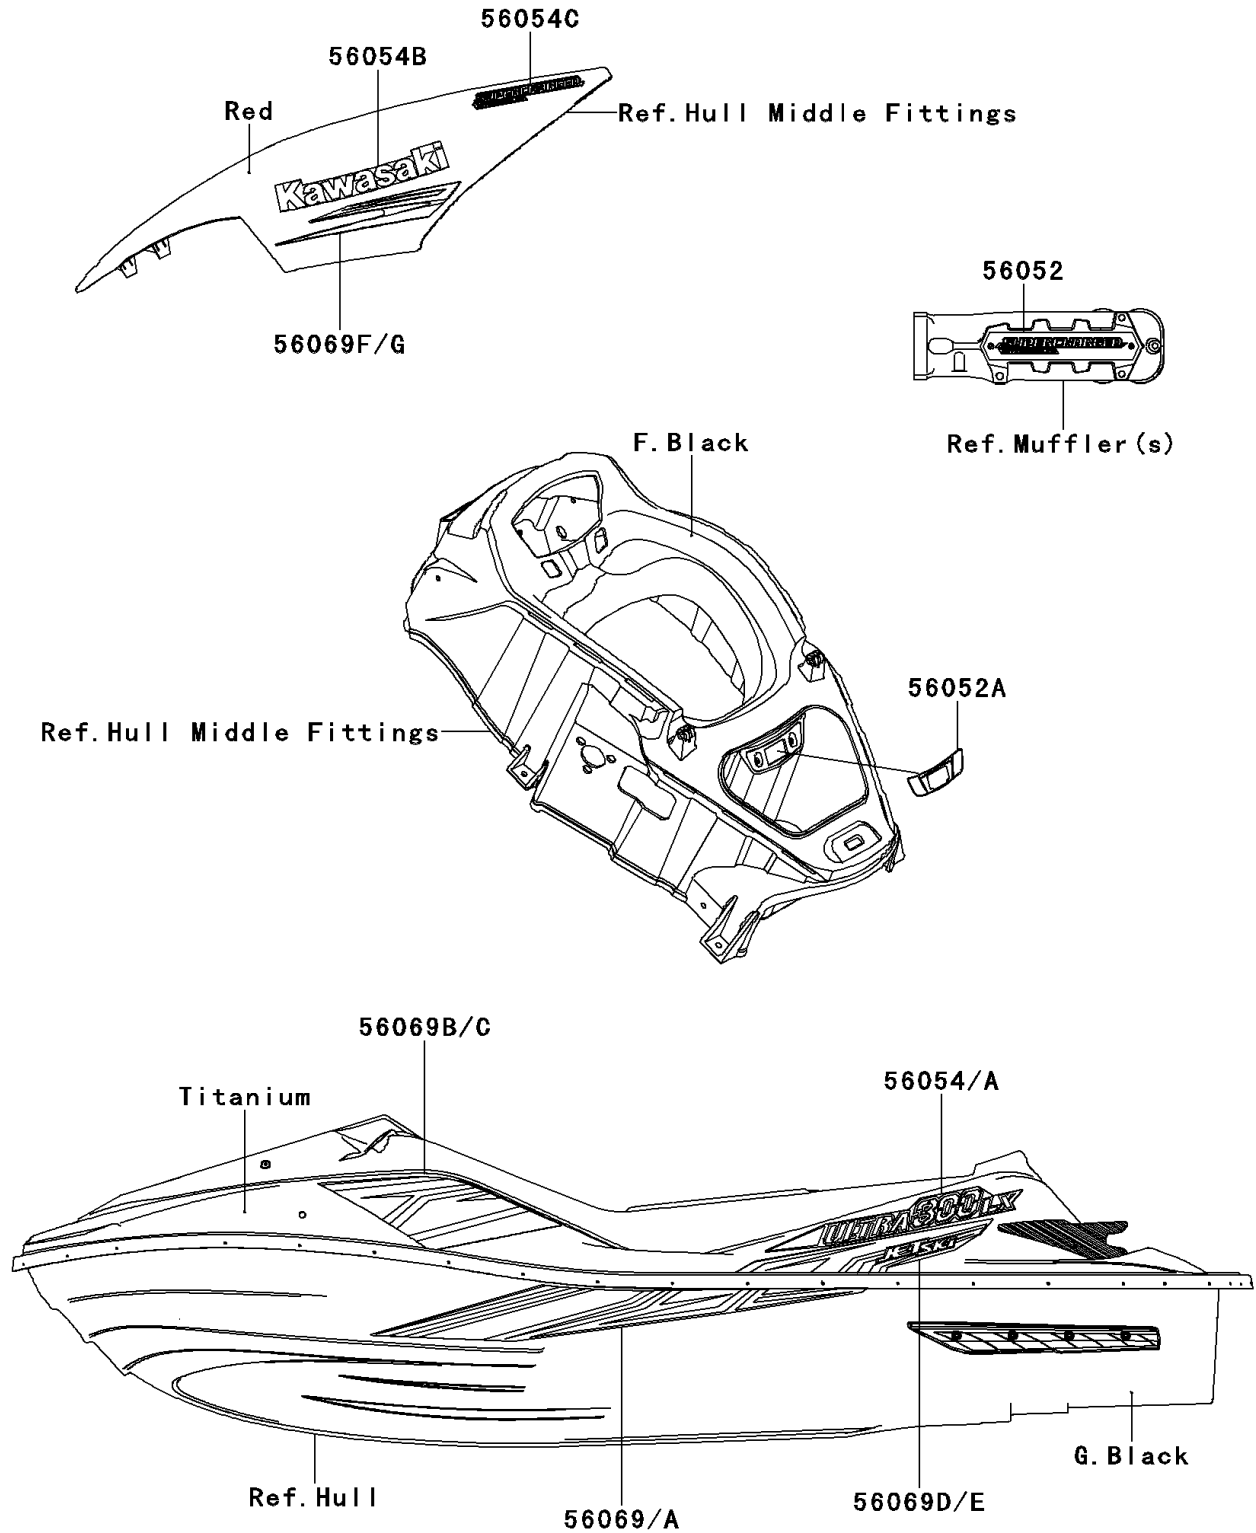

2011 JET SKI® Ultra® 300LX PARTS DIAGRAM

Decals(Titanium)(JBF)

F3880

2011 JET SKI® Ultra® 300LX PARTS LIST

Decals(Titanium)(JBF)

ITEM NAME	PART NUMBER	QUANTITY
MARK,SUPERCHARGED (Ref # 56052)	56052-3877	1
MARK,IMMOBILIZER (Ref # 56052A)	56052-3878	1
MARK,DECK,LH,ULTRA300LX (Ref # 56054)	56054-3753	1
MARK,DECK,RH,ULTRA300LX (Ref # 56054A)	56054-3754	1
MARK,HATCH COVER,KAWASAKI (Ref # 56054B)	56054-3755	2
MARK,HATCH COVER,SUPERCHARGED (Ref # 56054C)	56054-3756	2
PATTERN,HULL,LH (Ref # 56069)	56069-3885	1
PATTERN,HULL,RH (Ref # 56069A)	56069-3886	1
PATTERN,DECK,FR,LH (Ref # 56069B)	56069-3887	1
PATTERN,DECK,FR,RH (Ref # 56069C)	56069-3888	1
PATTERN,DECK,RR,LH (Ref # 56069D)	56069-3889	1
PATTERN,DECK,RR,RH (Ref # 56069E)	56069-3890	1
PATTERN,HATCH COVER,LH (Ref # 56069F)	56069-3891	1
PATTERN,HATCH COVER,RH (Ref # 56069G)	56069-3892	1