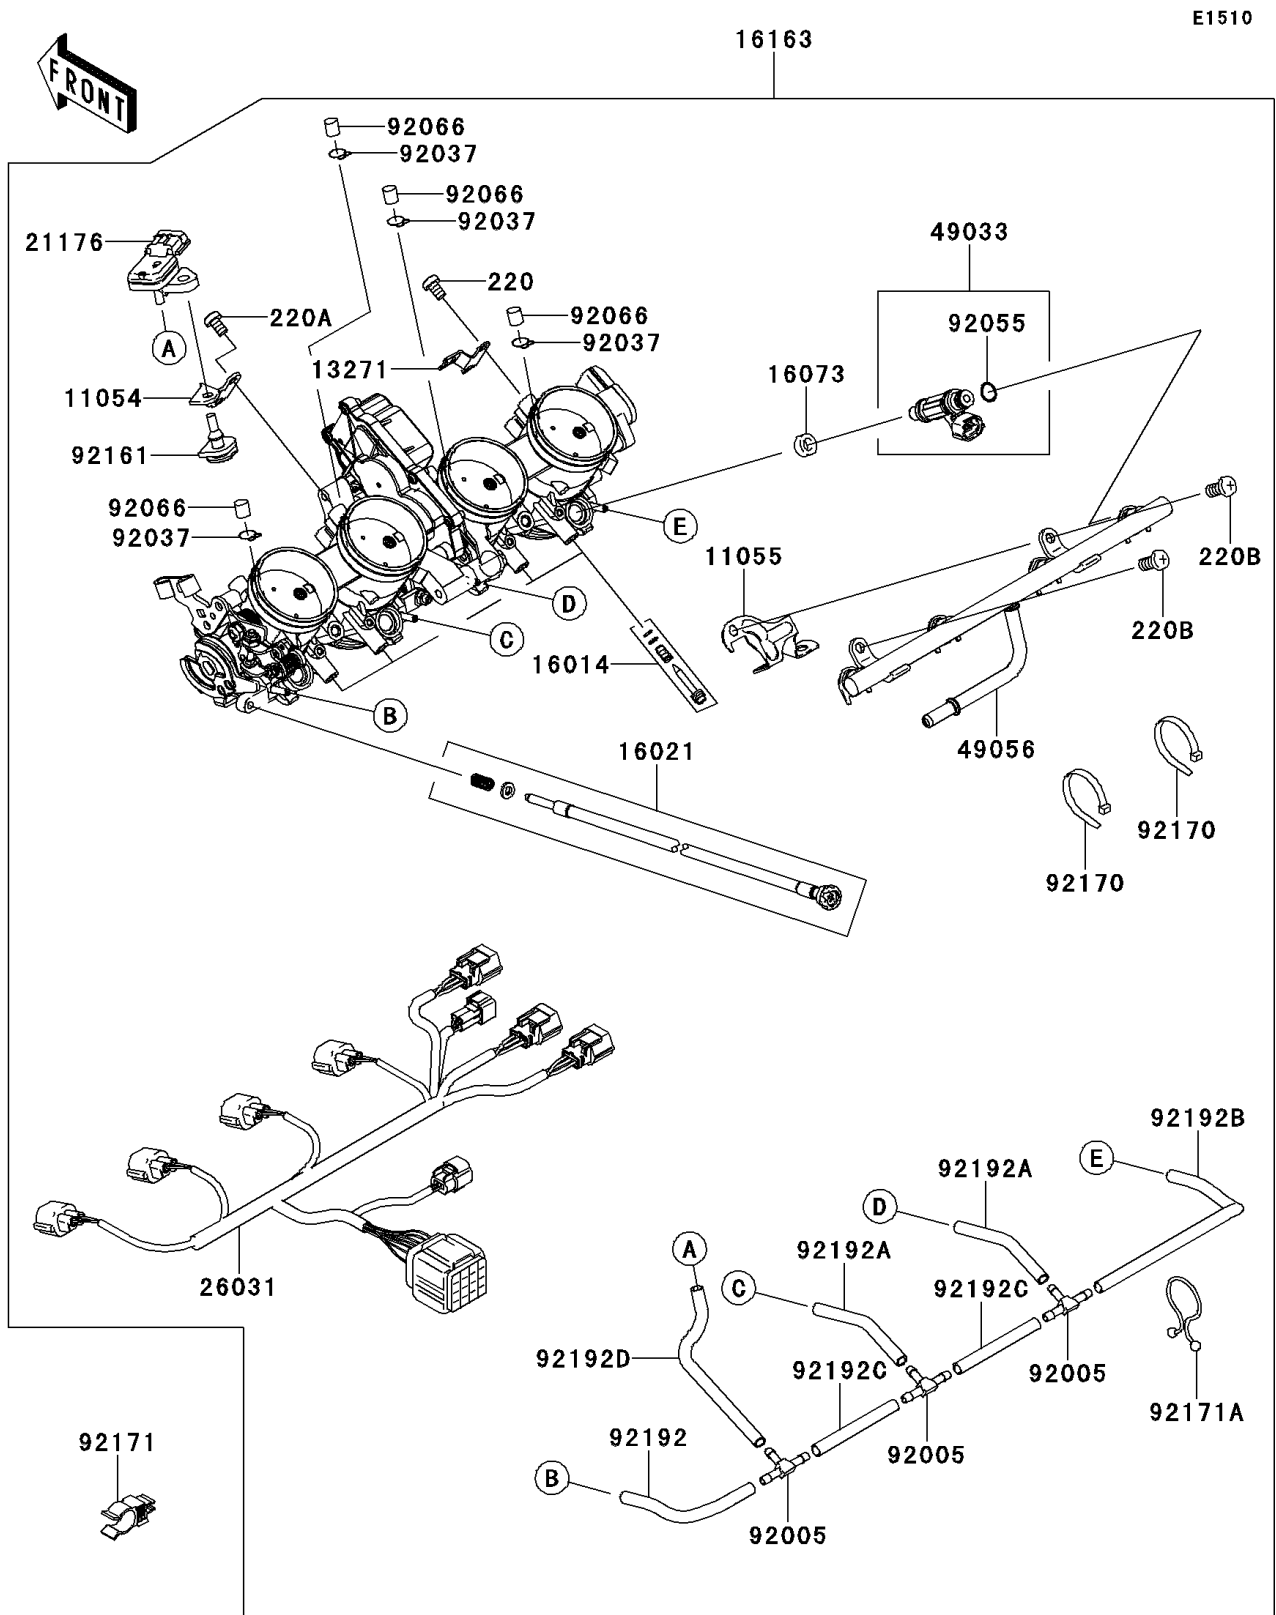

2008 Concoors™ 14 PARTS DIAGRAM

Throttle

2008 Concours™ 14 PARTS LIST

Throttle

ITEM NAME	PART NUMBER	QUANTITY
SCREW-PAN-CROS,5X6 (Ref # 220)	220AA0506	2
SCREW-PAN-CROS,5X8 (Ref # 220A)	220AA0508	2
SCREW-PAN-CROS,6X12 (Ref # 220B)	220AA0612	2
BRACKET (Ref # 11054)	11054-0556	1
BRACKET (Ref # 11055)	11055-0395	1
PLATE (Ref # 13271)	13271-0792	1
SCREW-PILOT AIR (Ref # 16014)	16014-0005	1
SCREW-THROTTLE STOP (Ref # 16021)	16021-0007	1
INSULATOR,INJECTER (Ref # 16073)	16073-1123	4
THROTTLE-ASSY,40EIDW (Ref # 16163)	16163-0093	1
SENSOR,PRESSURE (Ref # 21176)	21176-0058	1
HARNESS (Ref # 26031)	26031-0547	1
NOZZLE-INJECTION (Ref # 49033)	49033-0011	4
PIPE-INJECTION (Ref # 49056)	49056-0017	1
FITTING (Ref # 92005)	92005-1380	3
CLAMP,BREATHER TUBE (Ref # 92037)	92037-174	4
RING-O,INJECTION NOZZLE (Ref # 92055)	92055-1622	4
PLUG,FITTING (Ref # 92066)	92066-1549	4
DAMPER (Ref # 92161)	92161-0041	1
CLAMP (Ref # 92170)	92170-2044	2
CLAMP (Ref # 92171)	92171-0687	1
CLAMP (Ref # 92171A)	92171-1680	1
TUBE (Ref # 92192)	92192-0131	1
TUBE,3.2X7.4X60 (Ref # 92192A)	92192-0576	2
TUBE,3.2X7.4X175 (Ref # 92192B)	92192-0577	1
TUBE,3.2X7.4X50 (Ref # 92192C)	92192-0578	2
TUBE,3.2X7.4X160 (Ref # 92192D)	92192-0579	1