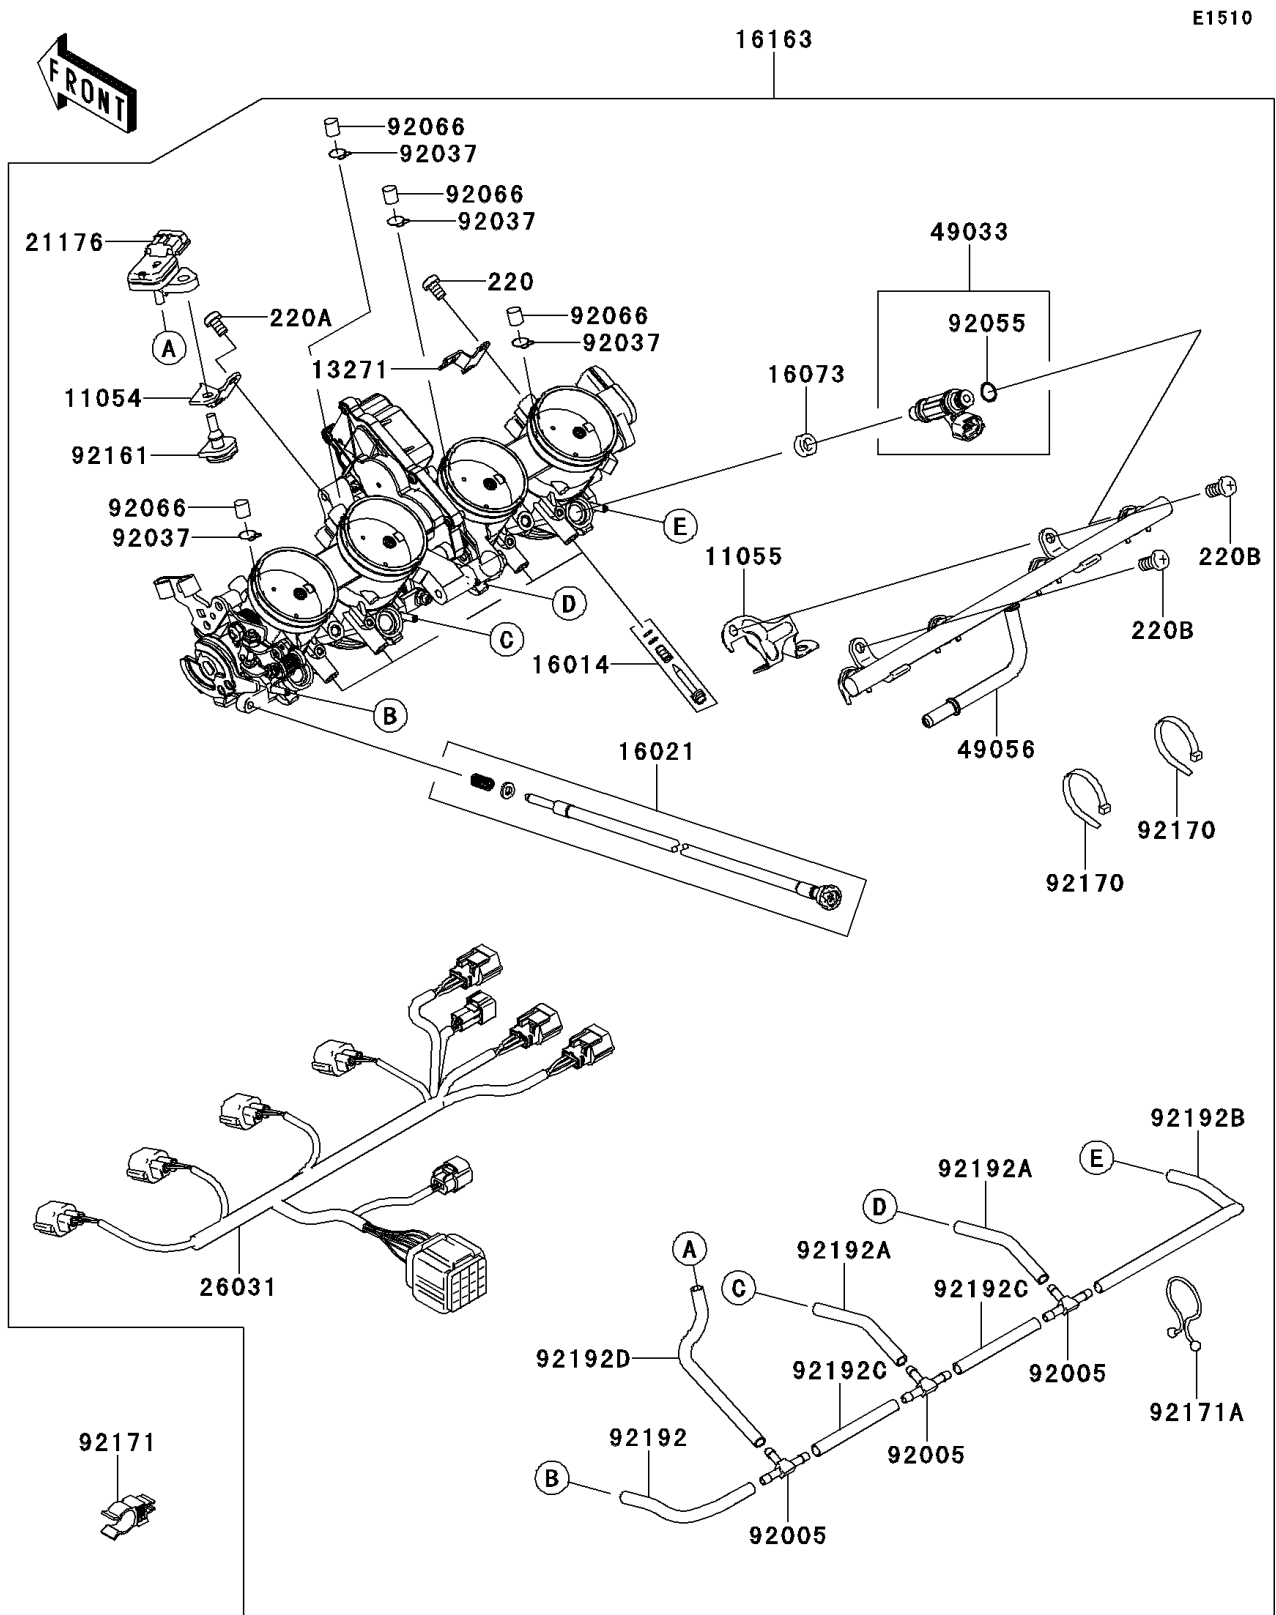

2008 Concours™ 14 PARTS DIAGRAM

Throttle

2008 Concours™ 14 PARTS LIST

Throttle

ITEM NAME	PART NUMBER	QUANTITY
SCREW-PAN-CROS,5X6 (Ref # 220)	220AA0506	2
SCREW-PAN-CROS,5X8 (Ref # 220A)	220AA0508	2
SCREW-PAN-CROS,6X12 (Ref # 220B)	220AA0612	2
BRACKET (Ref # 11054)	11054-0556	1
BRACKET (Ref # 11055)	11055-0395	1
PLATE (Ref # 13271)	13271-0792	1
SCREW-PILOT AIR (Ref # 16014)	16014-0005	1
SCREW-THROTTLE STOP (Ref # 16021)	16021-0007	1
INSULATOR,INJECTER (Ref # 16073)	16073-1123	4
THROTTLE-ASSY,40EIDW (Ref # 16163)	16163-0093	1
SENSOR,PRESSURE (Ref # 21176)	21176-0058	1
HARNESS (Ref # 26031)	26031-0547	1
NOZZLE-INJECTION (Ref # 49033)	49033-0011	4
PIPE-INJECTION (Ref # 49056)	49056-0017	1
FITTING (Ref # 92005)	92005-1380	3
CLAMP,BREATHER TUBE (Ref # 92037)	92037-174	4
RING-O,INJECTION NOZZLE (Ref # 92055)	92055-1622	4
PLUG,FITTING (Ref # 92066)	92066-1549	4
DAMPER (Ref # 92161)	92161-0041	1
CLAMP (Ref # 92170)	92170-2044	2
CLAMP (Ref # 92171)	92171-0687	1
CLAMP (Ref # 92171A)	92171-1680	1
TUBE (Ref # 92192)	92192-0131	1
TUBE,3.2X7.4X60 (Ref # 92192A)	92192-0576	2
TUBE,3.2X7.4X175 (Ref # 92192B)	92192-0577	1
TUBE,3.2X7.4X50 (Ref # 92192C)	92192-0578	2
TUBE,3.2X7.4X160 (Ref # 92192D)	92192-0579	1