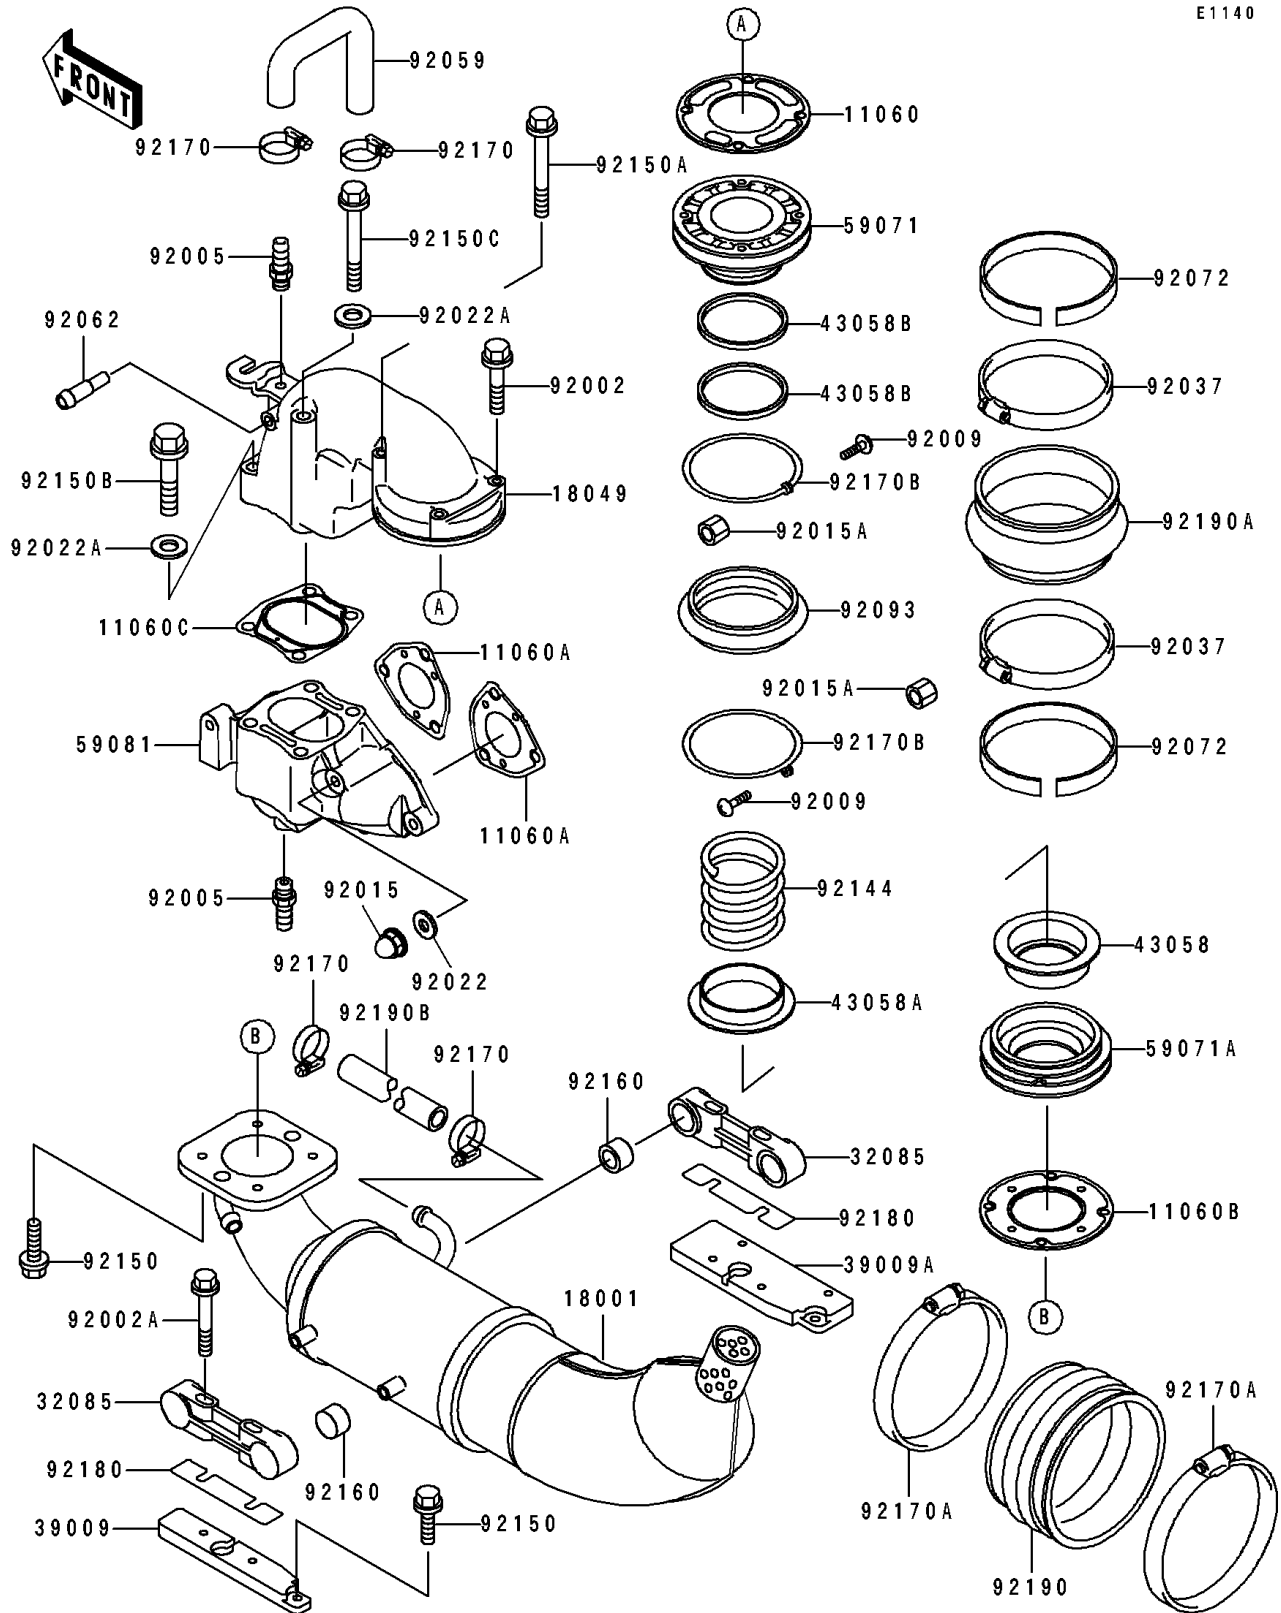

1995 ST PARTS DIAGRAM

Muffler(s)

E1140

1995 ST PARTS LIST

Muffler(s)

ITEM NAME	PART NUMBER	QUANTITY
GASKET,EXHAUST PIPE (Ref # 11060)	11060-3718	1
GASKET,EXHAUST PIPE (Ref # 11060A)	11060-3721	2
GASKET,MUFFLER (Ref # 11060B)	11060-3724	1
GASKET,EXHAUST MANIFOLD (Ref # 11060C)	11060-3732	1
MUFFLER (Ref # 18001)	18001-3747	1
PIPE-EXHAUST (Ref # 18049)	18049-3740	1
STOPPER (Ref # 32085)	32085-3713	2
BLOCK-MOUNT,LH (Ref # 39009)	39009-3707	1
BLOCK-MOUNT,RH (Ref # 39009A)	39009-3708	1
RING (Ref # 43058)	43058-3705	1
RING (Ref # 43058A)	43058-3706	1
RING (Ref # 43058B)	43058-3707	2
JOINT,UPP (Ref # 59071)	59071-3728	1
JOINT,LWR (Ref # 59071A)	59071-3729	1
MANIFOLD-EXHAUST (Ref # 59081)	59081-3713	1
BOLT,6X35 (Ref # 92002)	92002-3715	2
BOLT,6X45 (Ref # 92002A)	92002-3717	4
FITTING,HOSE (Ref # 92005)	92005-3712	2
SCREW,3X14 (Ref # 92009)	92009-3796	2
NUT,CAP,8MM (Ref # 92015)	92015-1371	6
NUT,3MM (Ref # 92015A)	92015-3825	2
WASHER,8.2X18X1.5 (Ref # 92022)	92022-1964	6
WASHER,10.2X20X1.5 (Ref # 92022A)	92022-3742	4
CLAMP (Ref # 92037)	92037-3706	2
TUBE,HEAD-EXHAUST (Ref # 92059)	92059-3872	1
NOZZLE (Ref # 92062)	92062-3705	1
BAND,ID=111 (Ref # 92072)	92072-3740	2
SEAL (Ref # 92093)	92093-3738	1
SPRING (Ref # 92144)	92144-3739	1

1995 ST PARTS LIST

Muffler(s)

ITEM NAME	PART NUMBER	QUANTITY
BOLT,6X18 (Ref # 92150)	92150-3729	8
BOLT,6X80 (Ref # 92150A)	92150-3761	2
BOLT,10X50 (Ref # 92150B)	92150-3819	2
BOLT,10X145 (Ref # 92150C)	92150-3820	2
DAMPER (Ref # 92160)	92160-3740	4
CLAMP (Ref # 92170)	92170-3718	4
CLAMP (Ref # 92170A)	92170-3721	2
CLAMP (Ref # 92170B)	92170-3731	2
SHIM (Ref # 92180)	92180-3701	AR
TUBE (Ref # 92190)	92190-3709	1
TUBE,JOINT (Ref # 92190A)	92190-3712	1
TUBE,13X19X140 (Ref # 92190B)	92190-3714	1