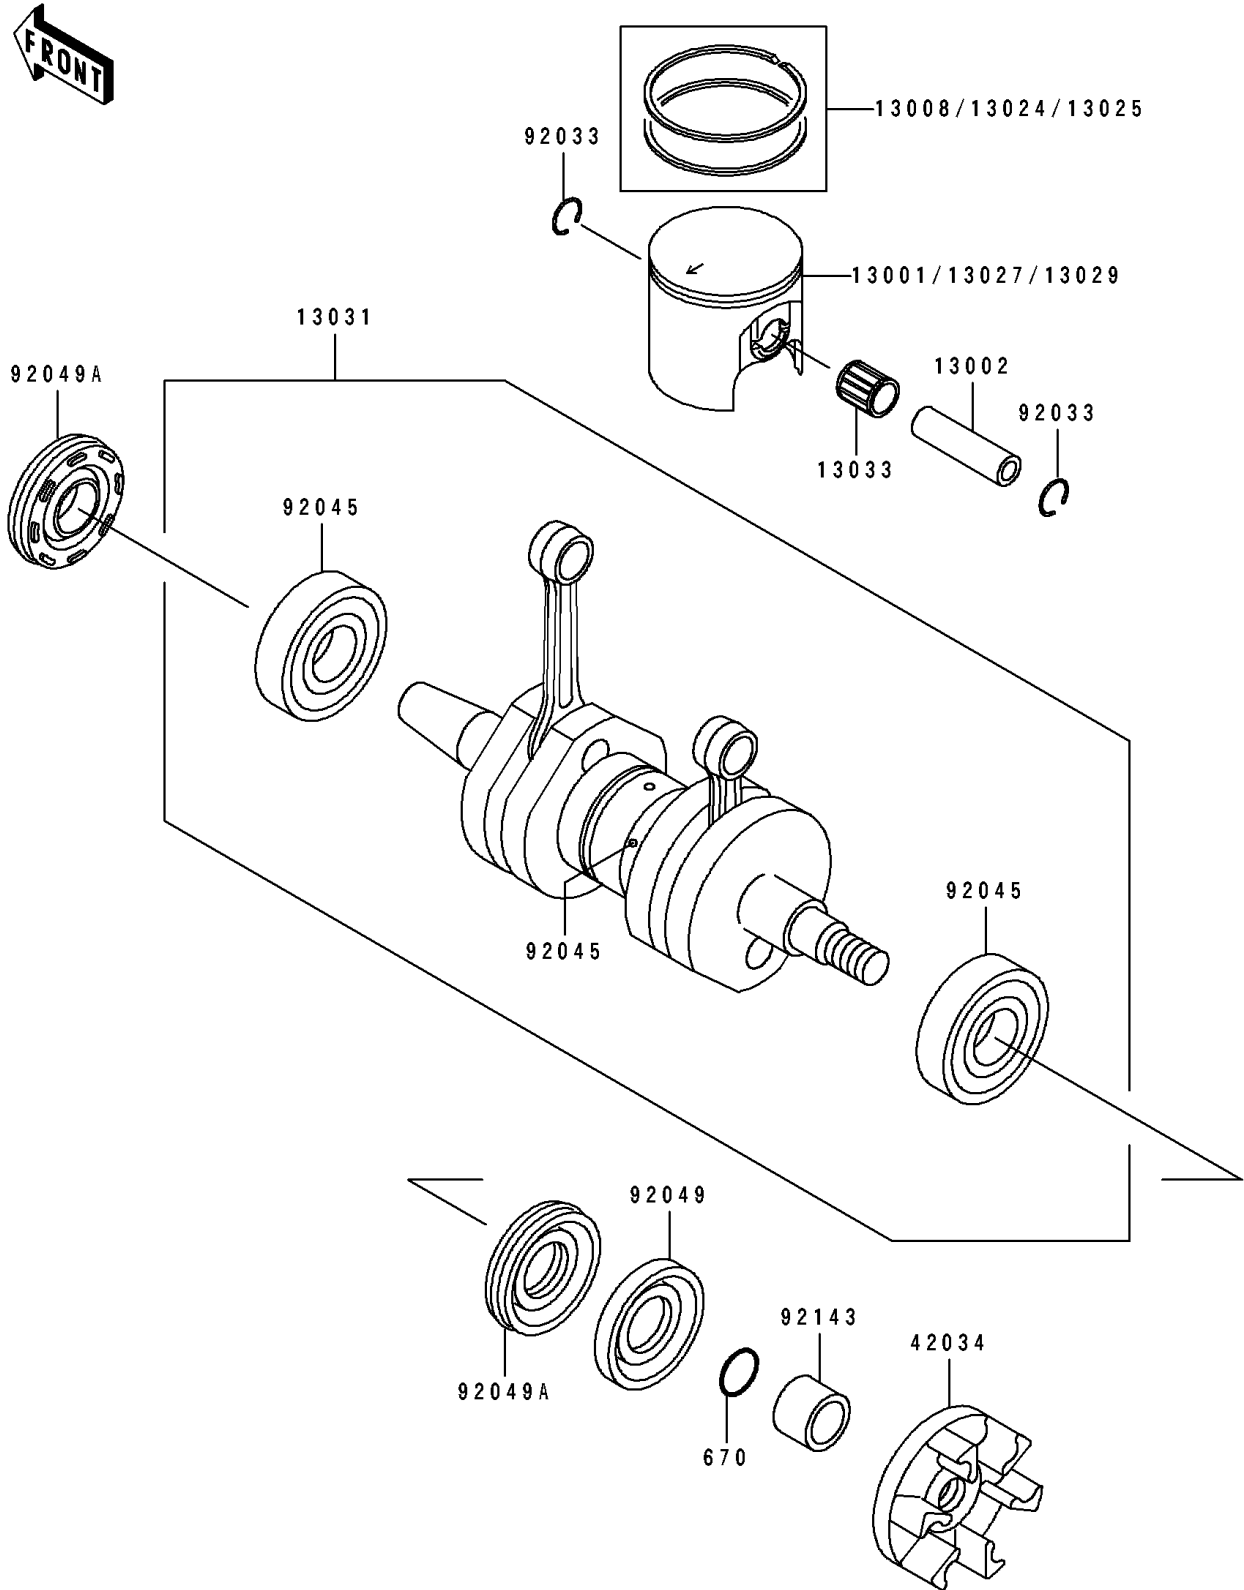

1994 ST PARTS DIAGRAM

Crankshaft/Piston(s)

E 1320

1994 ST PARTS LIST

Crankshaft/Piston(s)

ITEM NAME	PART NUMBER	QUANTITY
PISTON-ENGINE,STD (Ref # 13001)	13001-3718	2
PIN-PISTON (Ref # 13002)	13002-3702	2
RING-SET-PISTON (Ref # 13008)	13008-3708	2
RING-SET-PISTON LL,O/S 1.00 (Ref # 13024)	13024-3706	AR
RING-SET-PISTON L,O/S 0.50 (Ref # 13025)	13025-3706	AR
PISTON-ENGINE LL,O/S 1.00 (Ref # 13027)	13027-3710	AR
PISTON-ENGINE L,O/S 0.50 (Ref # 13029)	13029-3710	AR
CRANKSHAFT-COMP (Ref # 13031)	13031-3726	1
BEARING-SMALL END (Ref # 13033)	13033-3702	2
COUPLING (Ref # 42034)	42034-3707	1
RING-SNAP (Ref # 92033)	92033-1207	4
BEARING-BALL (Ref # 92045)	92045-3714	3
SEAL-OIL,S30726 (Ref # 92049)	92049-3706	1
SEAL-OIL,FWJ7307210ZS (Ref # 92049A)	92049-3713	2
COLLAR,21X30X22 (Ref # 92143)	92143-3735	1
O RING,16MM (Ref # 670)	670B2016	1