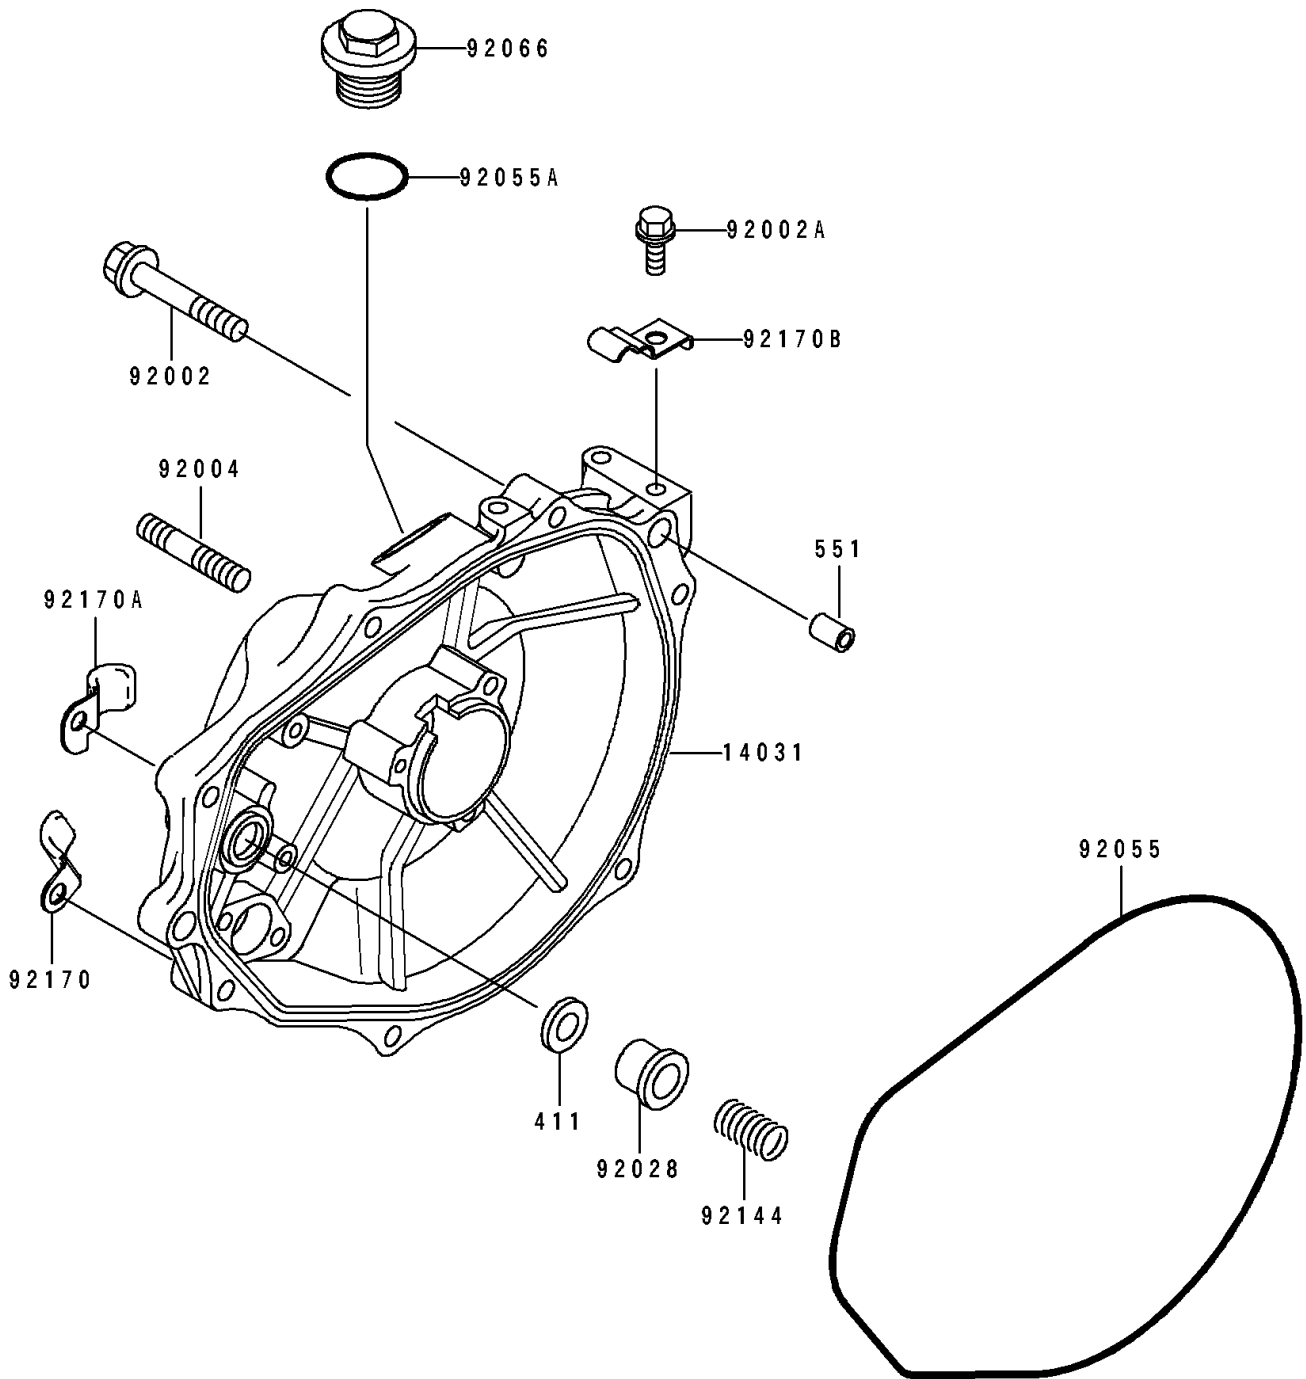

1994 ST PARTS DIAGRAM

Engine Cover(s)

E1431

1994 ST PARTS LIST

Engine Cover(s)

ITEM NAME	PART NUMBER	QUANTITY
COVER-GENERATOR (Ref # 14031)	14031-3717	1
BOLT,6X30 (Ref # 92002)	92002-3726	7
BOLT,6X12 (Ref # 92002A)	92002-3763	1
STUD (Ref # 92004)	92004-3710	2
BUSHING (Ref # 92028)	92028-3718	1
RING-O,GENERATOR COVER (Ref # 92055)	92055-3712	1
RING-O (Ref # 92055A)	92055-515	1
PLUG (Ref # 92066)	92066-3739	1
SPRING (Ref # 92144)	92144-3728	1
CLAMP (Ref # 92170)	92170-3735	1
CLAMP (Ref # 92170A)	92170-3736	1
CLAMP (Ref # 92170B)	92170-3738	1
WASHER-PLAIN,5MM (Ref # 411)	411S0500	1
PIN-DOWEL (Ref # 551)	551R0812	2