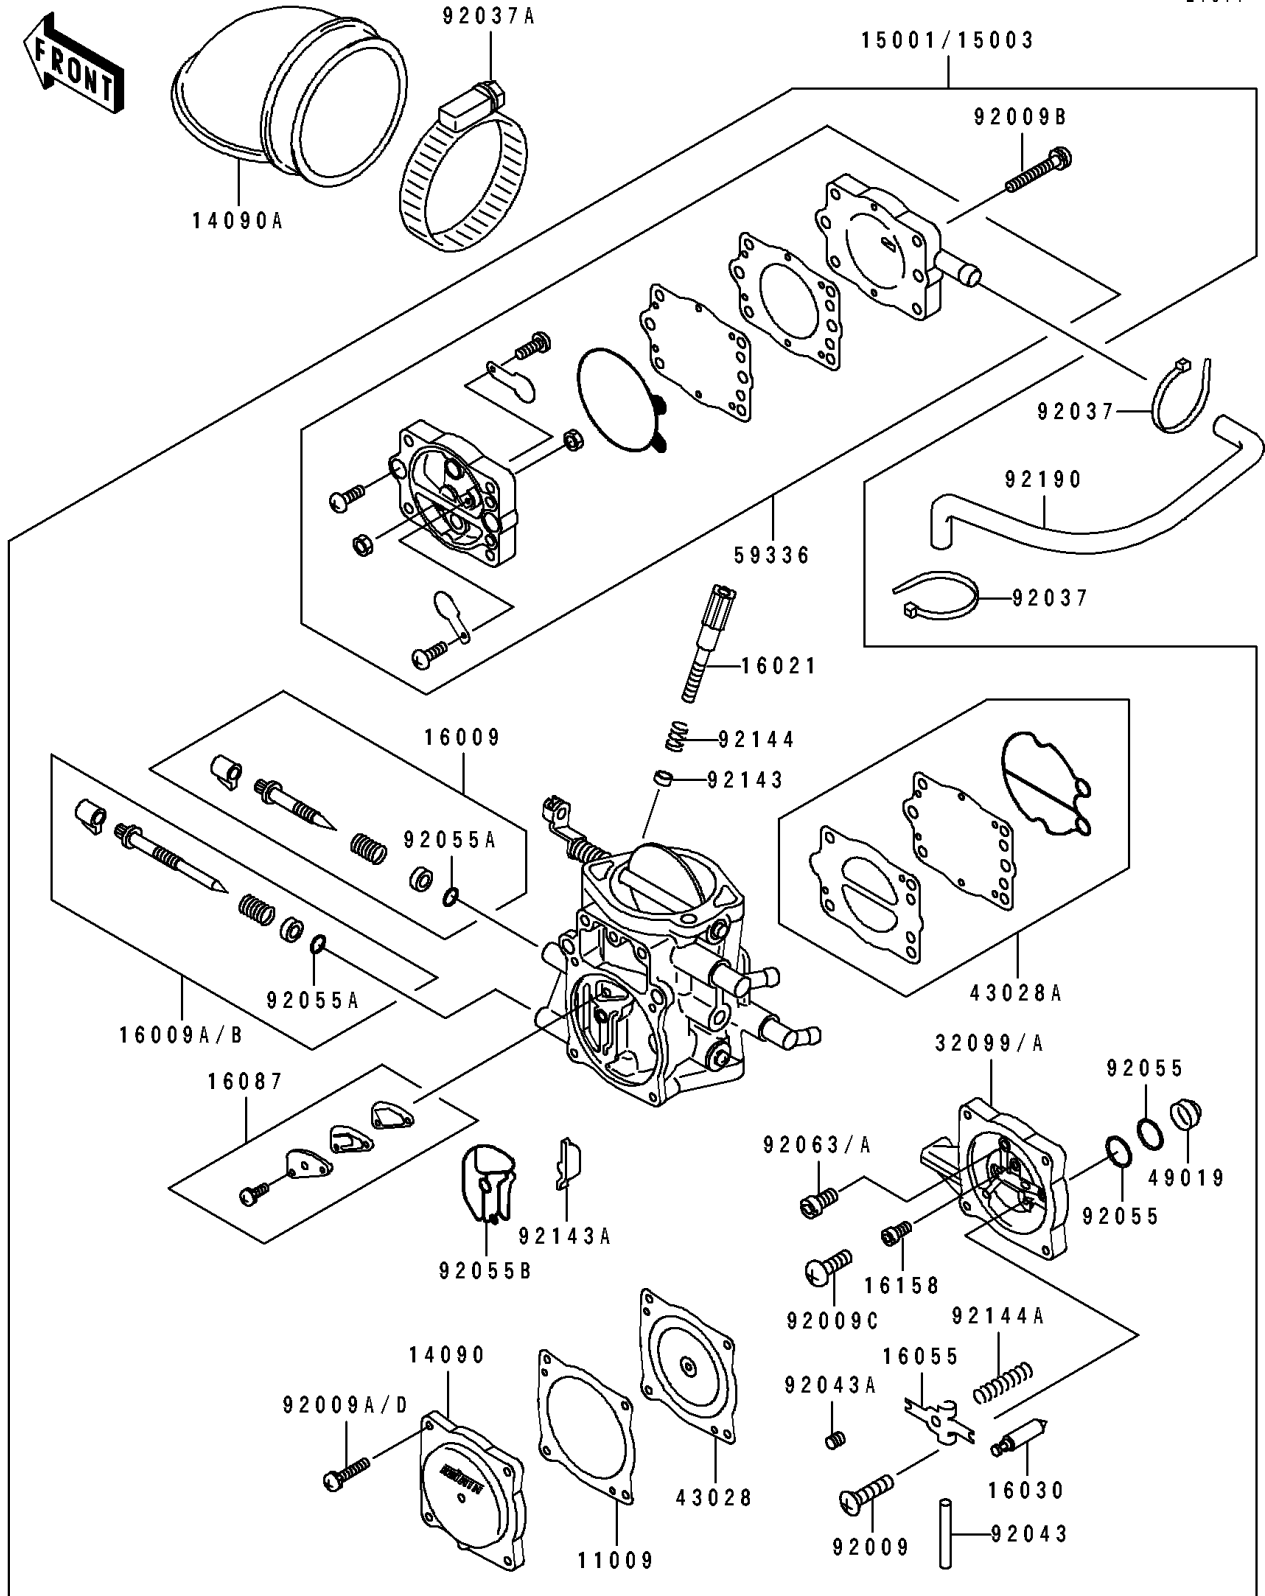

1995 ST PARTS DIAGRAM

Carburetor

E1611

1995 ST PARTS LIST

Carburetor

ITEM NAME	PART NUMBER	QUANTITY
GASKET,DIAPHRAGM (Ref # 11009)	11009-3730	1
COVER,DIAPHRAGM (Ref # 14090)	14090-3702	1
COVER (Ref # 14090A)	14090-3745	1
CARBURETOR-ASSY (Ref # 15003)	15003-3711	1
NEEDLE-JET,MAIN (Ref # 16009)	16009-3711	1
NEEDLE-JET,SLOW (Ref # 16009B)	16009-3715	1
SCREW-THROTTLE STOP (Ref # 16021)	16021-3702	1
VALVE-FLOAT (Ref # 16030)	16030-3701	1
ARM-FLOAT (Ref # 16055)	16055-3701	1
VALVE-CHECK (Ref # 16087)	16087-3703	1
JET-SLOW,#78 (Ref # 16158)	16158-3712	1
CASE,CARBURETOR (Ref # 32099A)	32099-3781	1
DIAPHRAGM,CARBURETOR (Ref # 43028)	43028-3704	1
DIAPHRAGM,PUMP (Ref # 43028A)	43028-3706	1
FILTER-FUEL,STRAINER (Ref # 49019)	49019-3707	1
CASE-PUMP (Ref # 59336)	59336-3710	1
SCREW,3X6 (Ref # 92009)	92009-3712	1
SCREW,5X28 (Ref # 92009B)	92009-3783	4
SCREW (Ref # 92009C)	92009-3804	1
SCREW,4X18 (Ref # 92009D)	92009-3808	4
CLAMP (Ref # 92037)	92037-1173	2
CLAMP (Ref # 92037A)	92037-3711	1
PIN,FLOAT (Ref # 92043)	92043-1209	1
PIN,THROTTLE STOP SCREW (Ref # 92043A)	92043-3712	1
RING-O (Ref # 92055)	92055-1246	2
RING-O,ADJUST SCREW (Ref # 92055A)	92055-3713	2
RING-O (Ref # 92055B)	92055-3735	1
JET-MAIN,#160 (Ref # 92063A)	92063-3711	1
COLLAR,THROTTLE STOP SCREW (Ref # 92143)	92143-3709	1

1995 ST PARTS LIST

Carburetor

ITEM NAME	PART NUMBER	QUANTITY
COLLAR (Ref # 92143A)	92143-3727	1
SPRING,THROTTLE STOP SCREW (Ref # 92144)	92144-3706	1
SPRING,FLOAT ARM (Ref # 92144A)	92144-3744	1
TUBE,PULSE (Ref # 92190)	92190-3730	1