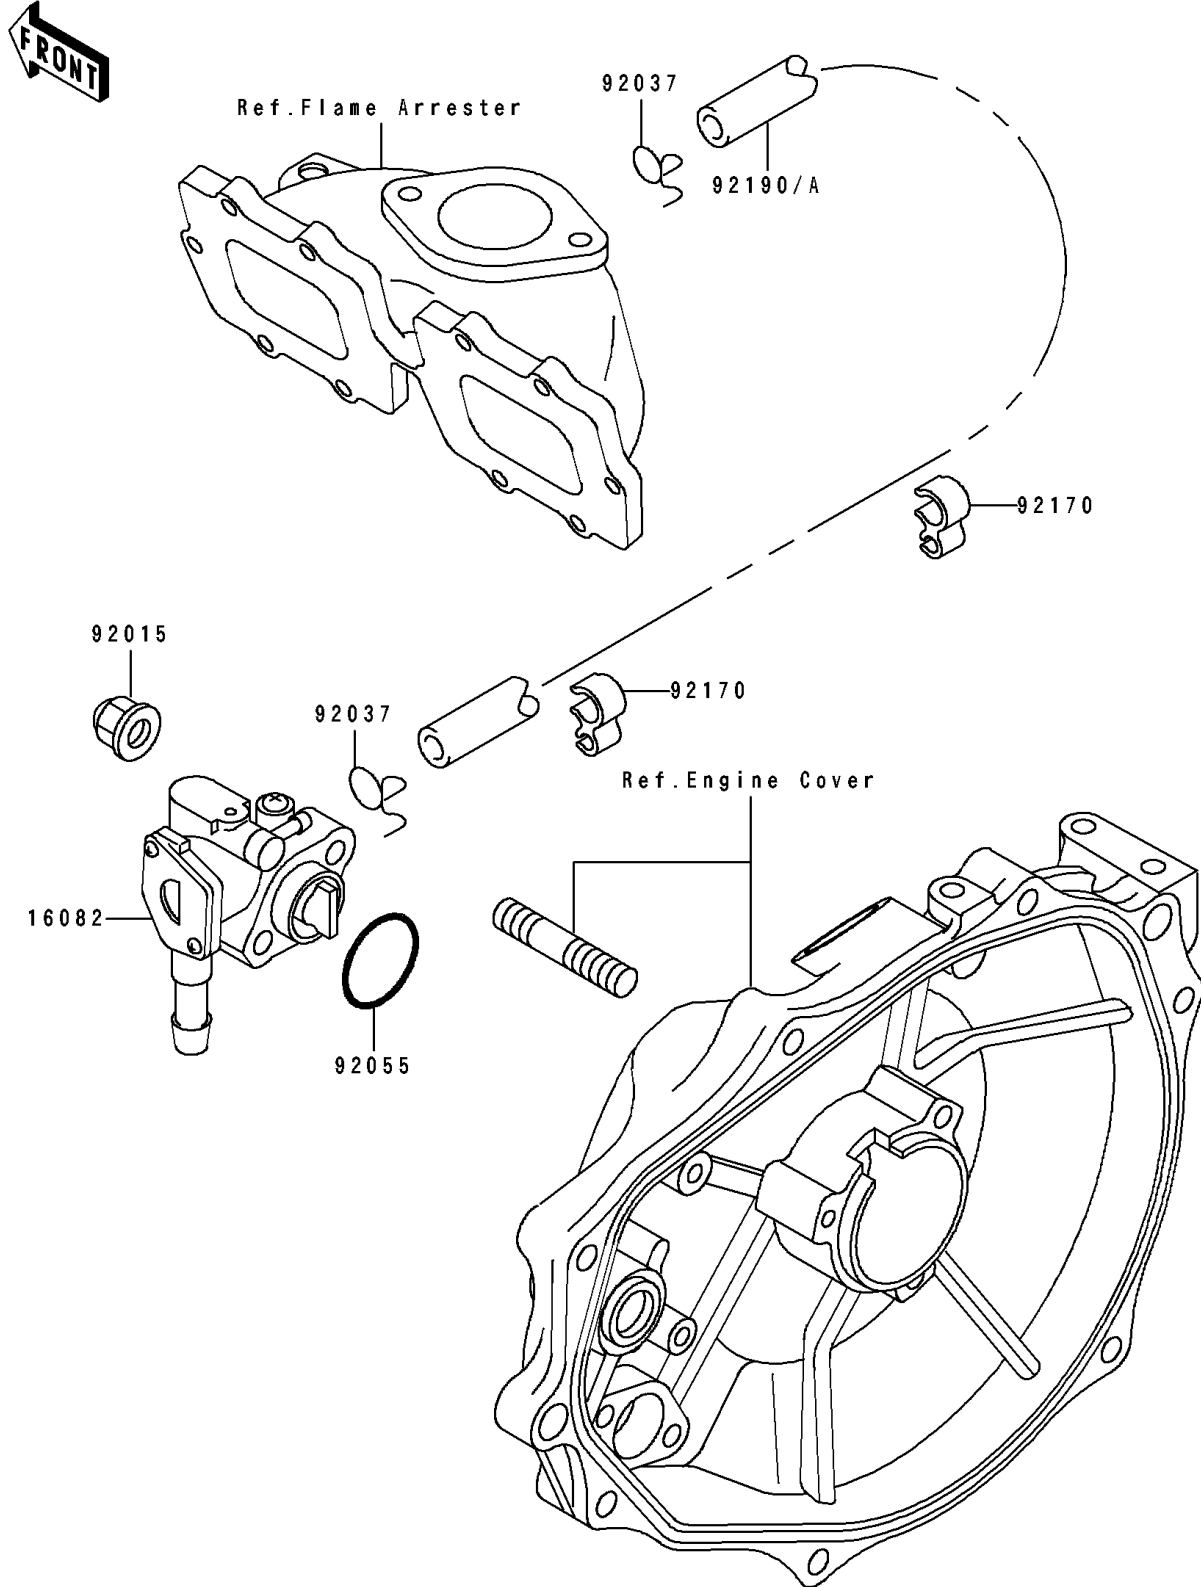

1994 ST PARTS DIAGRAM

Oil Pump

E1710

1994 ST PARTS LIST

Oil Pump

ITEM NAME	PART NUMBER	QUANTITY
PUMP-ASSY-OIL (Ref # 16082)	16082-3710	1
NUT,CAP,6MM (Ref # 92015)	92015-1385	2
CLAMP (Ref # 92037)	92037-3722	2
RING-O,19.5X1.5 (Ref # 92055)	92055-055	1
CLAMP,HOSE (Ref # 92170)	92170-3732	2
TUBE,3X6X545 (Ref # 92190)	92190-3907	1