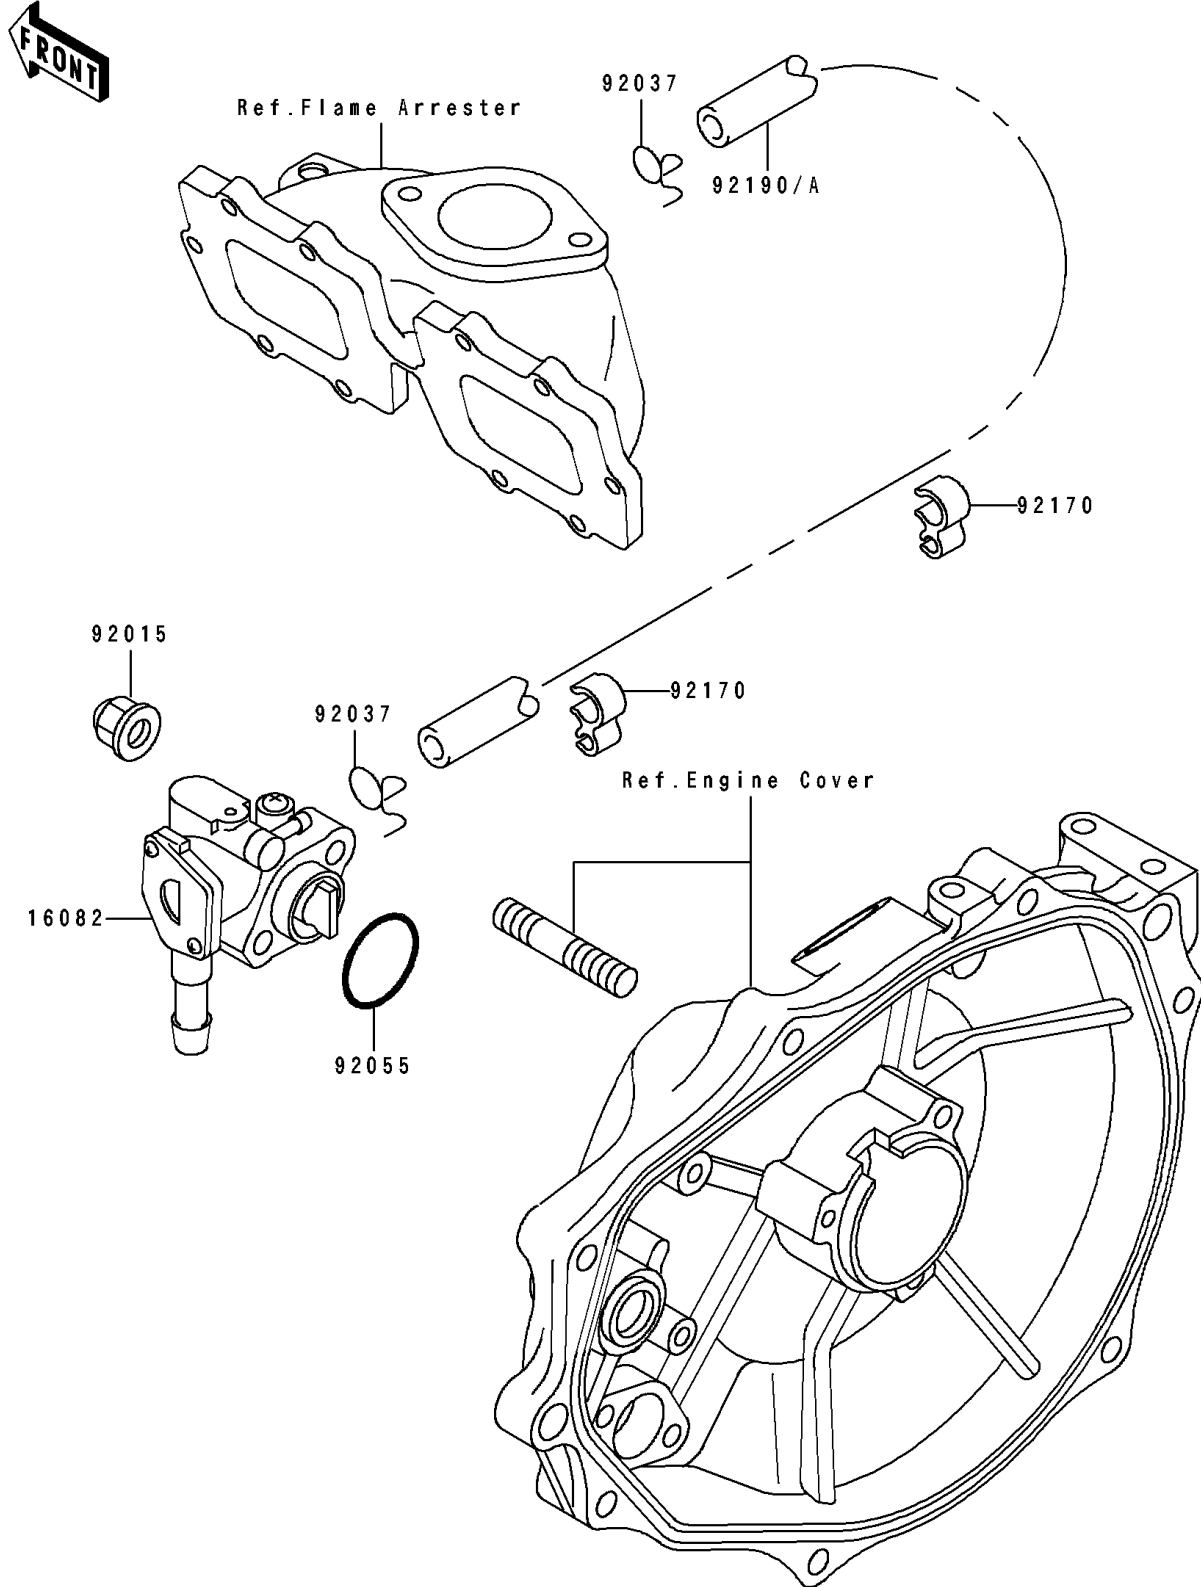

1995 ST PARTS DIAGRAM

Oil Pump

E1710

1995 ST PARTS LIST

Oil Pump

ITEM NAME	PART NUMBER	QUANTITY
PUMP-ASSY-OIL (Ref # 16082)	16082-3710	1
NUT,CAP,6MM (Ref # 92015)	92015-1385	2
CLAMP (Ref # 92037)	92037-3722	2
RING-O,19.5X1.5 (Ref # 92055)	92055-055	1
CLAMP,HOSE (Ref # 92170)	92170-3732	1
TUBE,3X6X470 (Ref # 92190A)	92190-3909	1