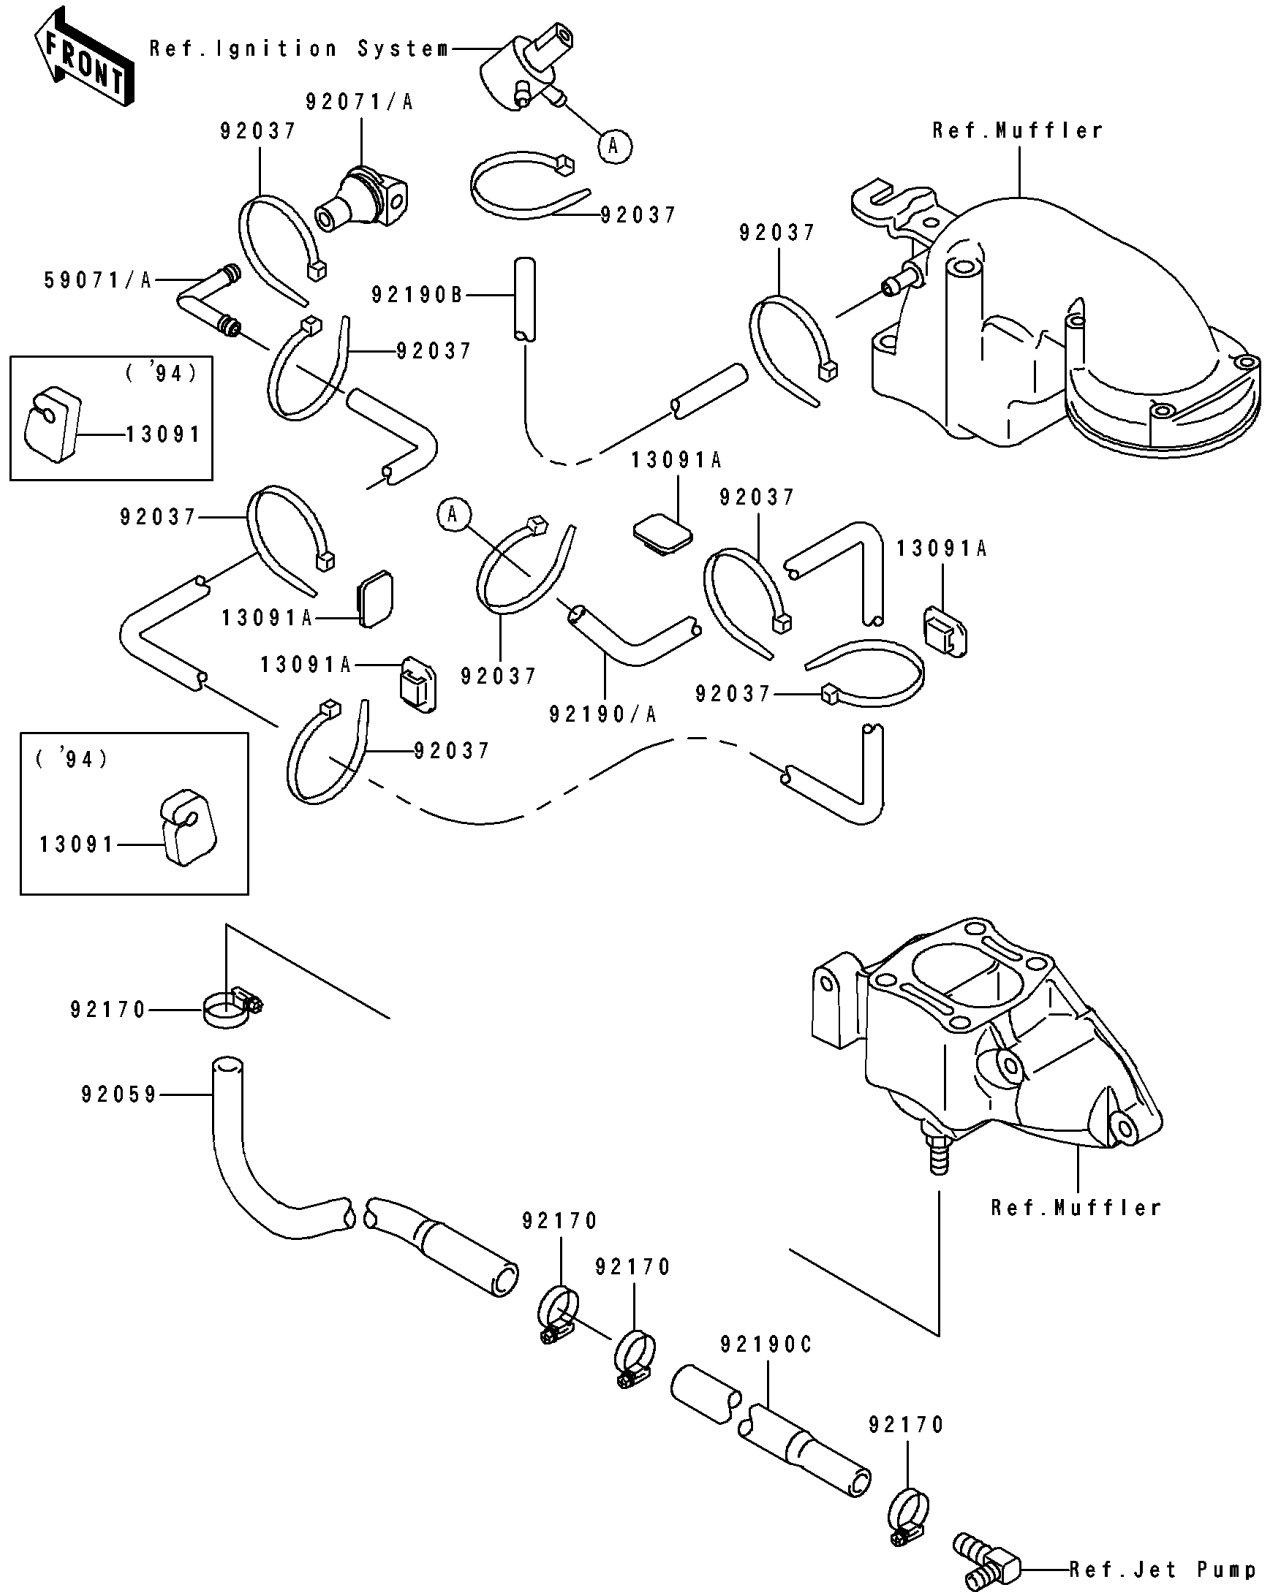

# 1995 ST PARTS DIAGRAM

Cooling

E3035

# 1995 ST PARTS LIST

## Cooling

ITEM NAME	PART NUMBER	QUANTITY
HOLDER,BAND (Ref # 13091A)	13091-3764	4
JOINT (Ref # 59071A)	59071-3736	1
CLAMP (Ref # 92037)	92037-1173	9
TUBE,HULL-ENGINE (Ref # 92059)	92059-3891	1
GROMMET (Ref # 92071A)	92071-3799	1
CLAMP (Ref # 92170)	92170-3718	4
TUBE,7X12X1300,GREEN (Ref # 92190)	92190-1097	1
TUBE (Ref # 92190B)	92190-3895	1
TUBE,JET PUMP-HULL (Ref # 92190C)	92190-3915	1