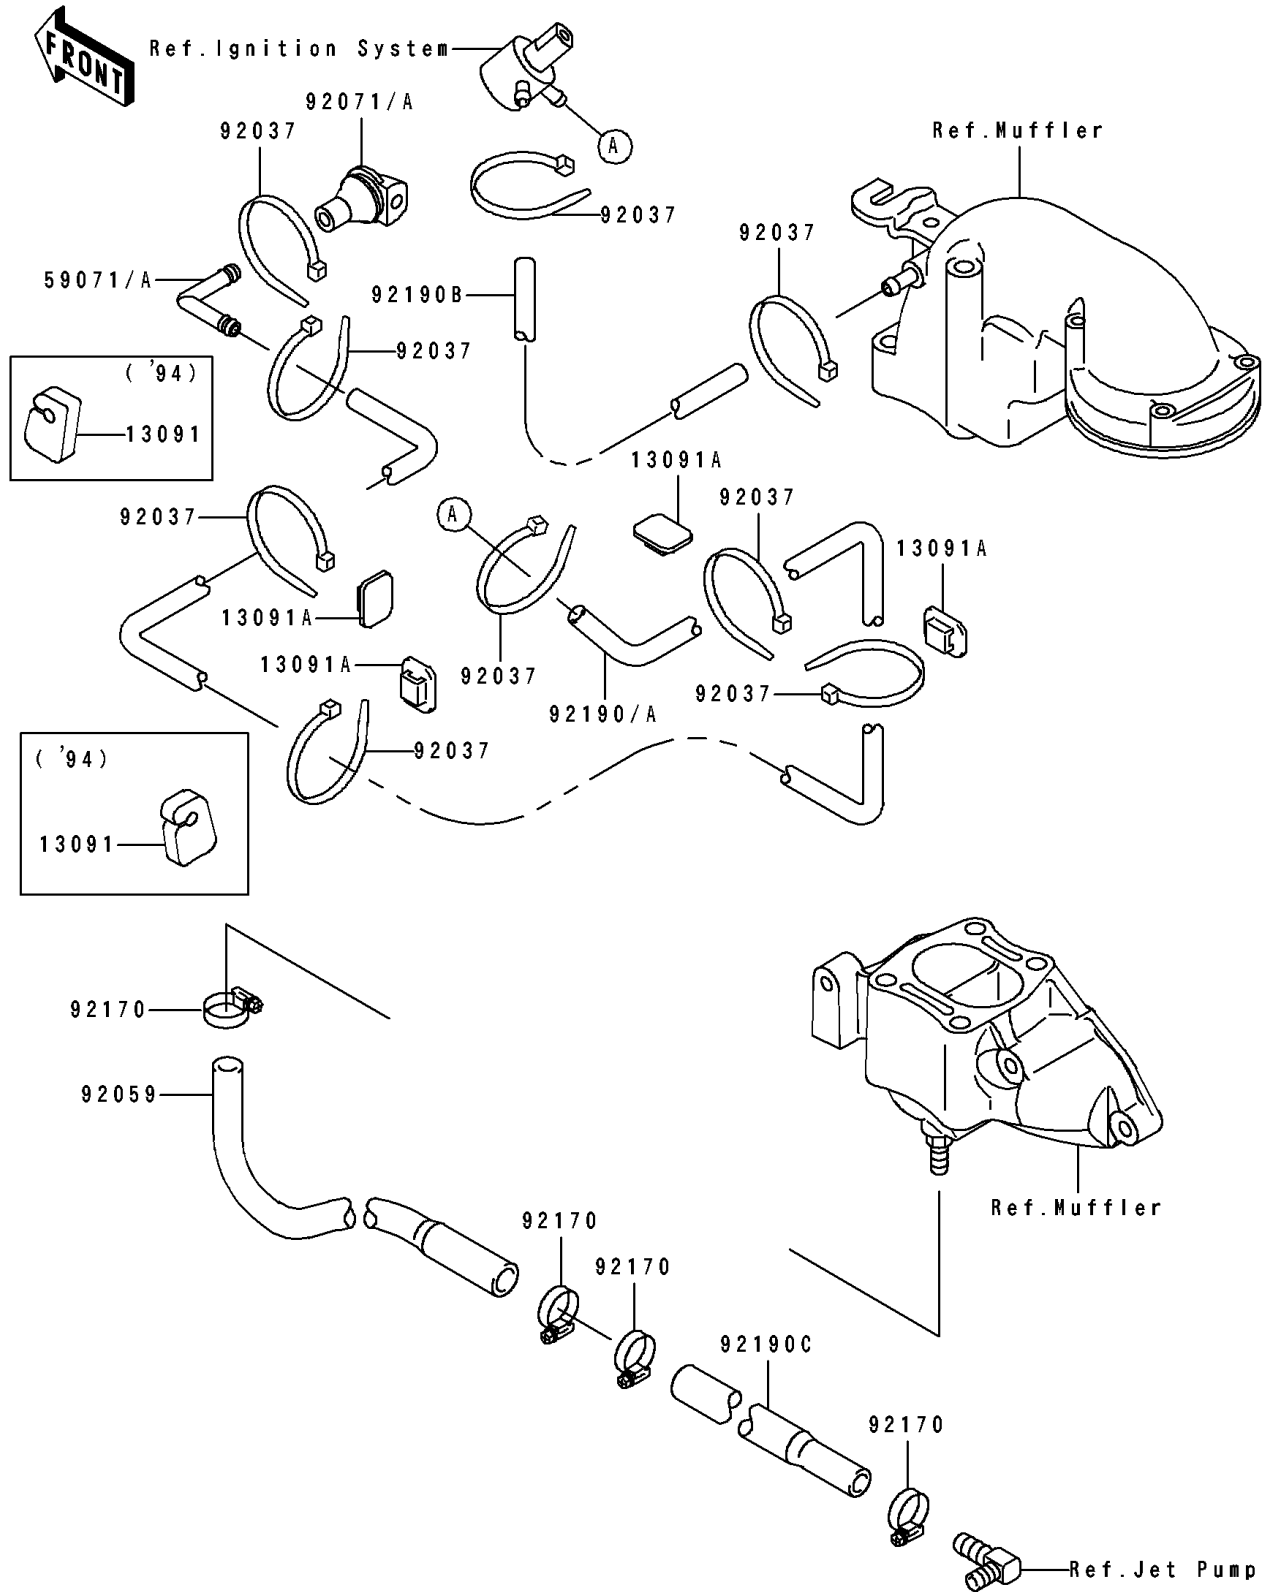

# 1995 ST PARTS DIAGRAM

Cooling

E3035

## 1995 ST PARTS LIST

### Cooling

ITEM NAME	PART NUMBER	QUANTITY
HOLDER,BAND (Ref # 13091A)	13091-3764	4
JOINT (Ref # 59071A)	59071-3736	1
CLAMP (Ref # 92037)	92037-1173	9
TUBE,HULL-ENGINE (Ref # 92059)	92059-3891	1
GROMMET (Ref # 92071A)	92071-3799	1
CLAMP (Ref # 92170)	92170-3718	4
TUBE,7X12X1300,GREEN (Ref # 92190)	92190-1097	1
TUBE (Ref # 92190B)	92190-3895	1
TUBE,JET PUMP-HULL (Ref # 92190C)	92190-3915	1