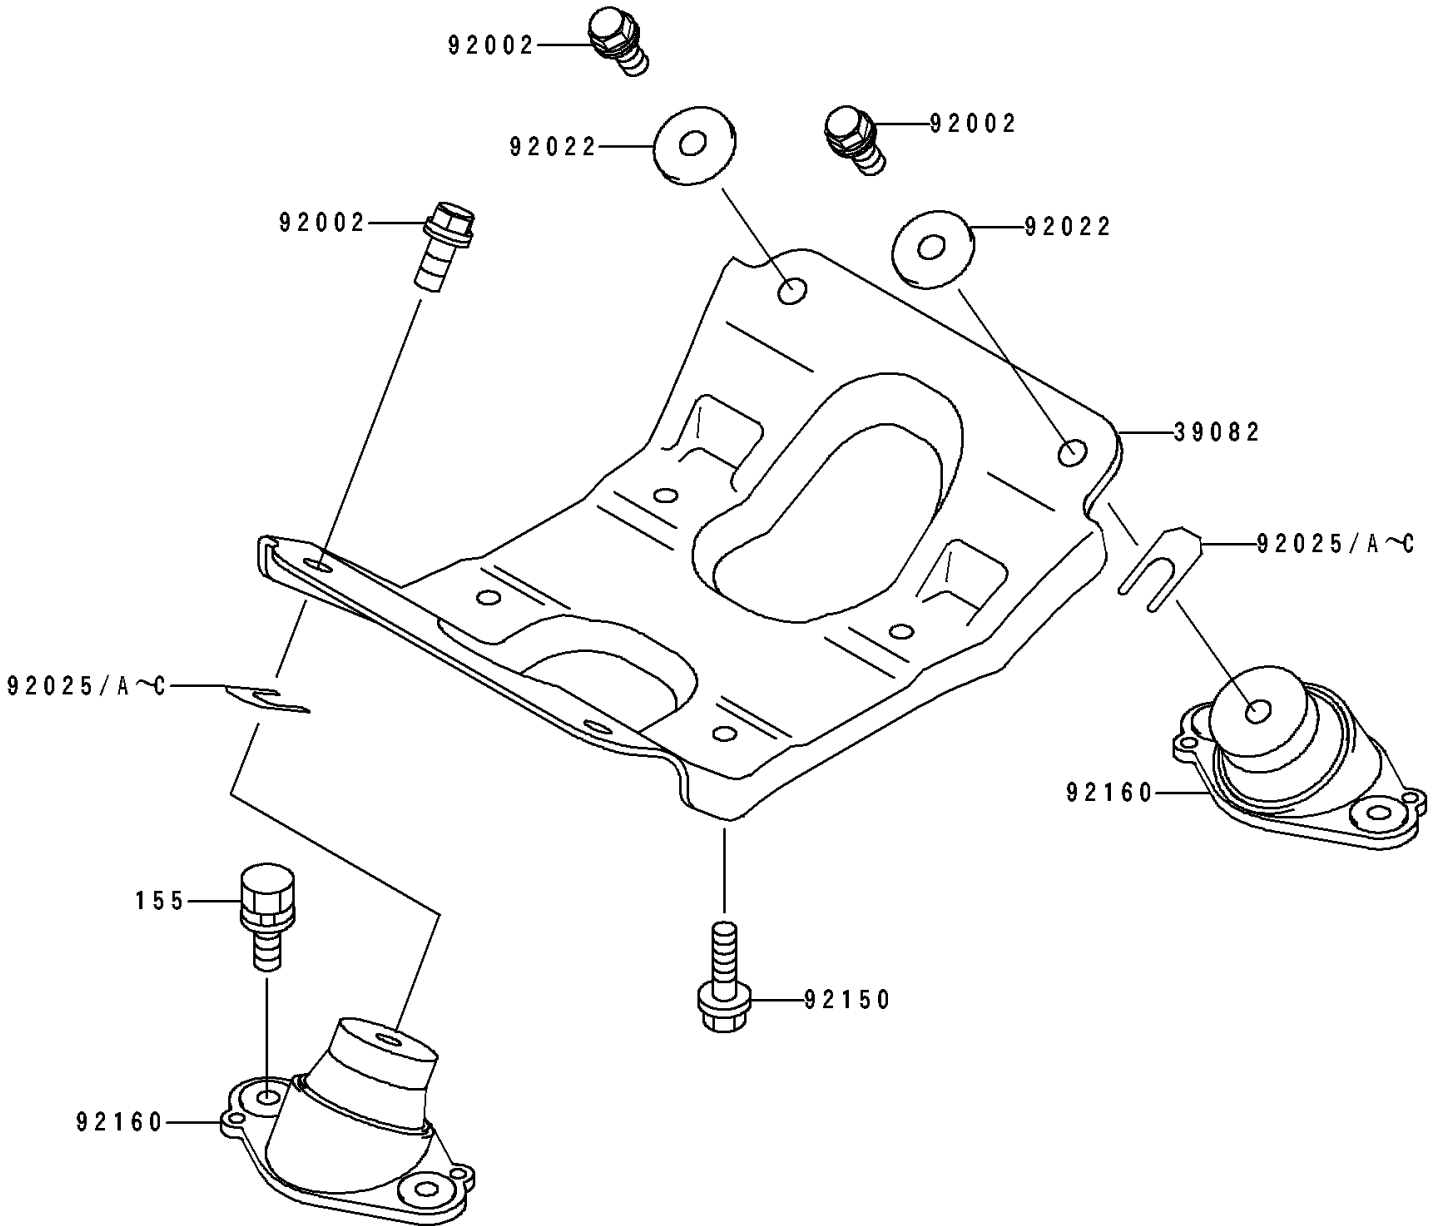

1995 ST PARTS DIAGRAM

Engine Mount

F3144

1995 ST PARTS LIST

Engine Mount

ITEM NAME	PART NUMBER	QUANTITY
MOUNT-ENGINE (Ref # 39082)	39082-3709	1
BOLT,10X25 (Ref # 92002)	92002-3770	4
WASHER,32X10.5X4 (Ref # 92022)	92022-3023	4
SHIM,T=0.3MM (Ref # 92025)	92025-3705	AR
SHIM,T=0.5MM (Ref # 92025A)	92025-3706	AR
SHIM,T=1.0MM (Ref # 92025B)	92025-3707	AR
SHIM,T=1.5MM (Ref # 92025C)	92025-3708	AR
BOLT,10X25 (Ref # 92150)	92150-3818	4
DAMPER,ENGINE MOUNT (Ref # 92160)	92160-3809	4
BOLT-WSP-SMALL,8X20 (Ref # 155)	155R0820	8