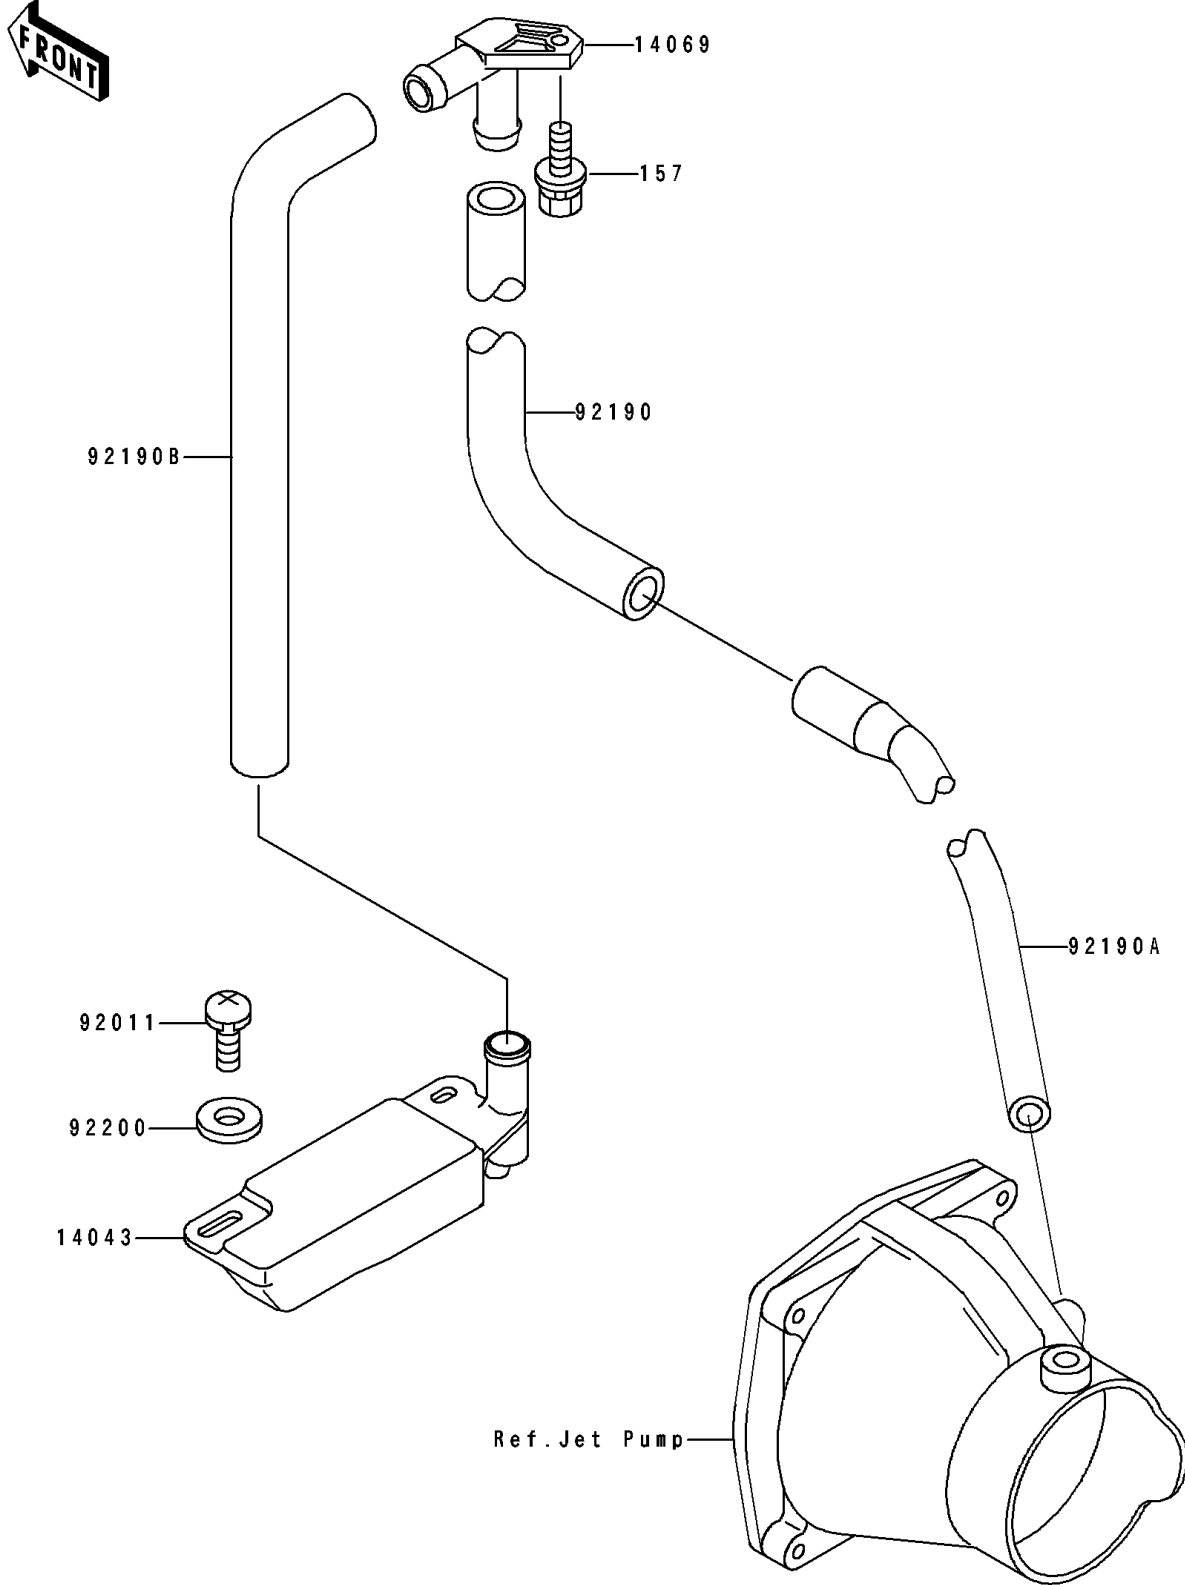

# 1994 ST PARTS DIAGRAM

Bilge System

F 3145

## 1994 ST PARTS LIST

### Bilge System

ITEM NAME	PART NUMBER	QUANTITY
FILTER (Ref # 14043)	14043-3708	1
BREATHER (Ref # 14069)	14069-3708	1
SCREW,TAPPING (Ref # 92011)	92011-561	2
TUBE,BREATHER-BULKHEAD (Ref # 92190)	92190-3772	1
TUBE,L=190 (Ref # 92190A)	92190-3821	1
TUBE,FILTER-BREATHER (Ref # 92190B)	92190-3848	1
WASHER,5.9X16X1.5 (Ref # 92200)	92200-3714	2
BOLT-WSP,6X18 (Ref # 157)	157R0618	1