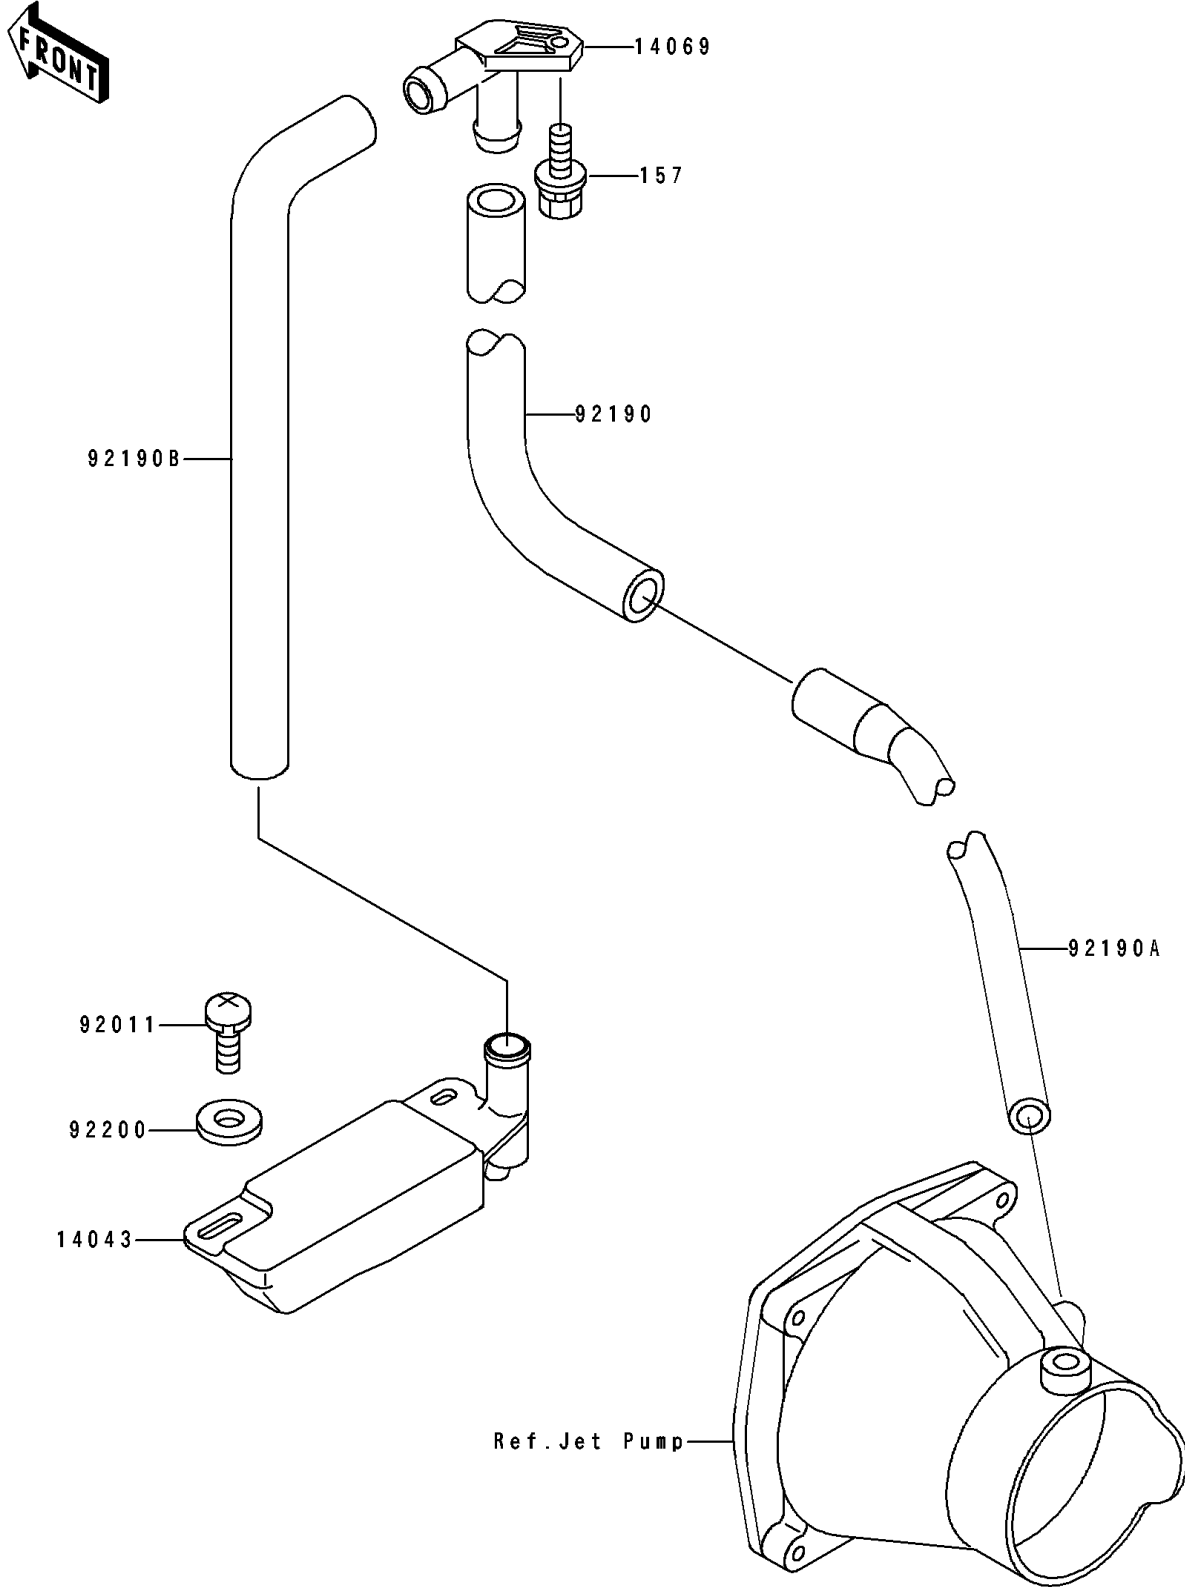

1995 ST PARTS DIAGRAM

Bilge System

F 3145

1995 ST PARTS LIST

Bilge System

ITEM NAME	PART NUMBER	QUANTITY
FILTER (Ref # 14043)	14043-3708	1
BREATHER (Ref # 14069)	14069-3708	1
SCREW,TAPPING (Ref # 92011)	92011-561	2
TUBE,BREATHER-BULKHEAD (Ref # 92190)	92190-3772	1
TUBE,L=190 (Ref # 92190A)	92190-3821	1
TUBE,FILTER-BREATHER (Ref # 92190B)	92190-3848	1
WASHER,5.9X16X1.5 (Ref # 92200)	92200-3714	2
BOLT-WSP,6X18 (Ref # 157)	157R0618	1