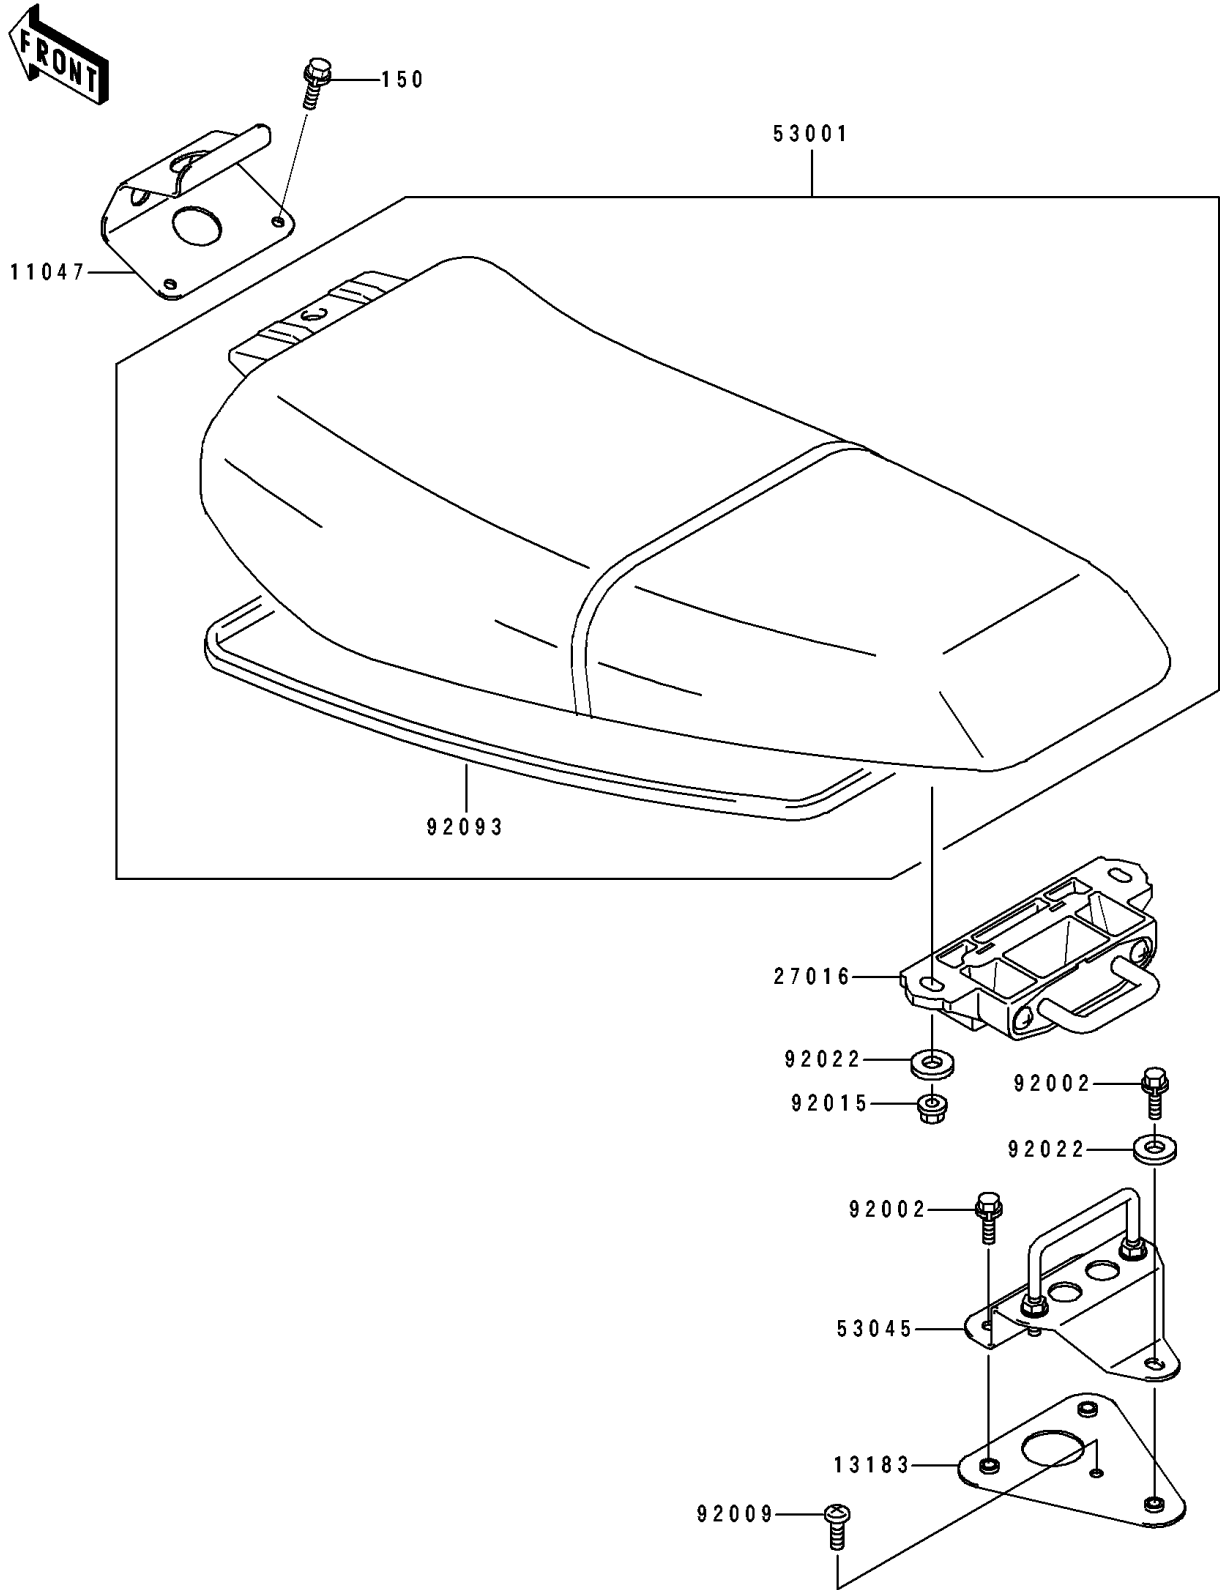

# 1994 ST PARTS DIAGRAM

Seat

F 3146

# 1994 ST PARTS LIST

## Seat

ITEM NAME	PART NUMBER	QUANTITY
BRACKET,SEAT,FR (Ref # 11047)	11047-3791	1
PLATE,SEAT LOCK HOOK (Ref # 13183)	13183-3820	1
LOCK-ASSY,SEAT (Ref # 27016)	27016-3731	1
SEAT-ASSY,GREEN 16 (Ref # 53001)	53001-3716-LR	1
HOOK-ASSY,SEAT LOCK (Ref # 53045)	53045-3706	1
BOLT,6X16 (Ref # 92002)	92002-3728	3
SCREW,5X16 (Ref # 92009)	92009-3789	1
NUT,6MM (Ref # 92015)	92015-3767	2
WASHER,6.5X20X1.5 (Ref # 92022)	92022-3710	3
SEAL,SEAT (Ref # 92093)	92093-3735	1
BOLT-WS,6X22 (Ref # 150)	150R0622	2