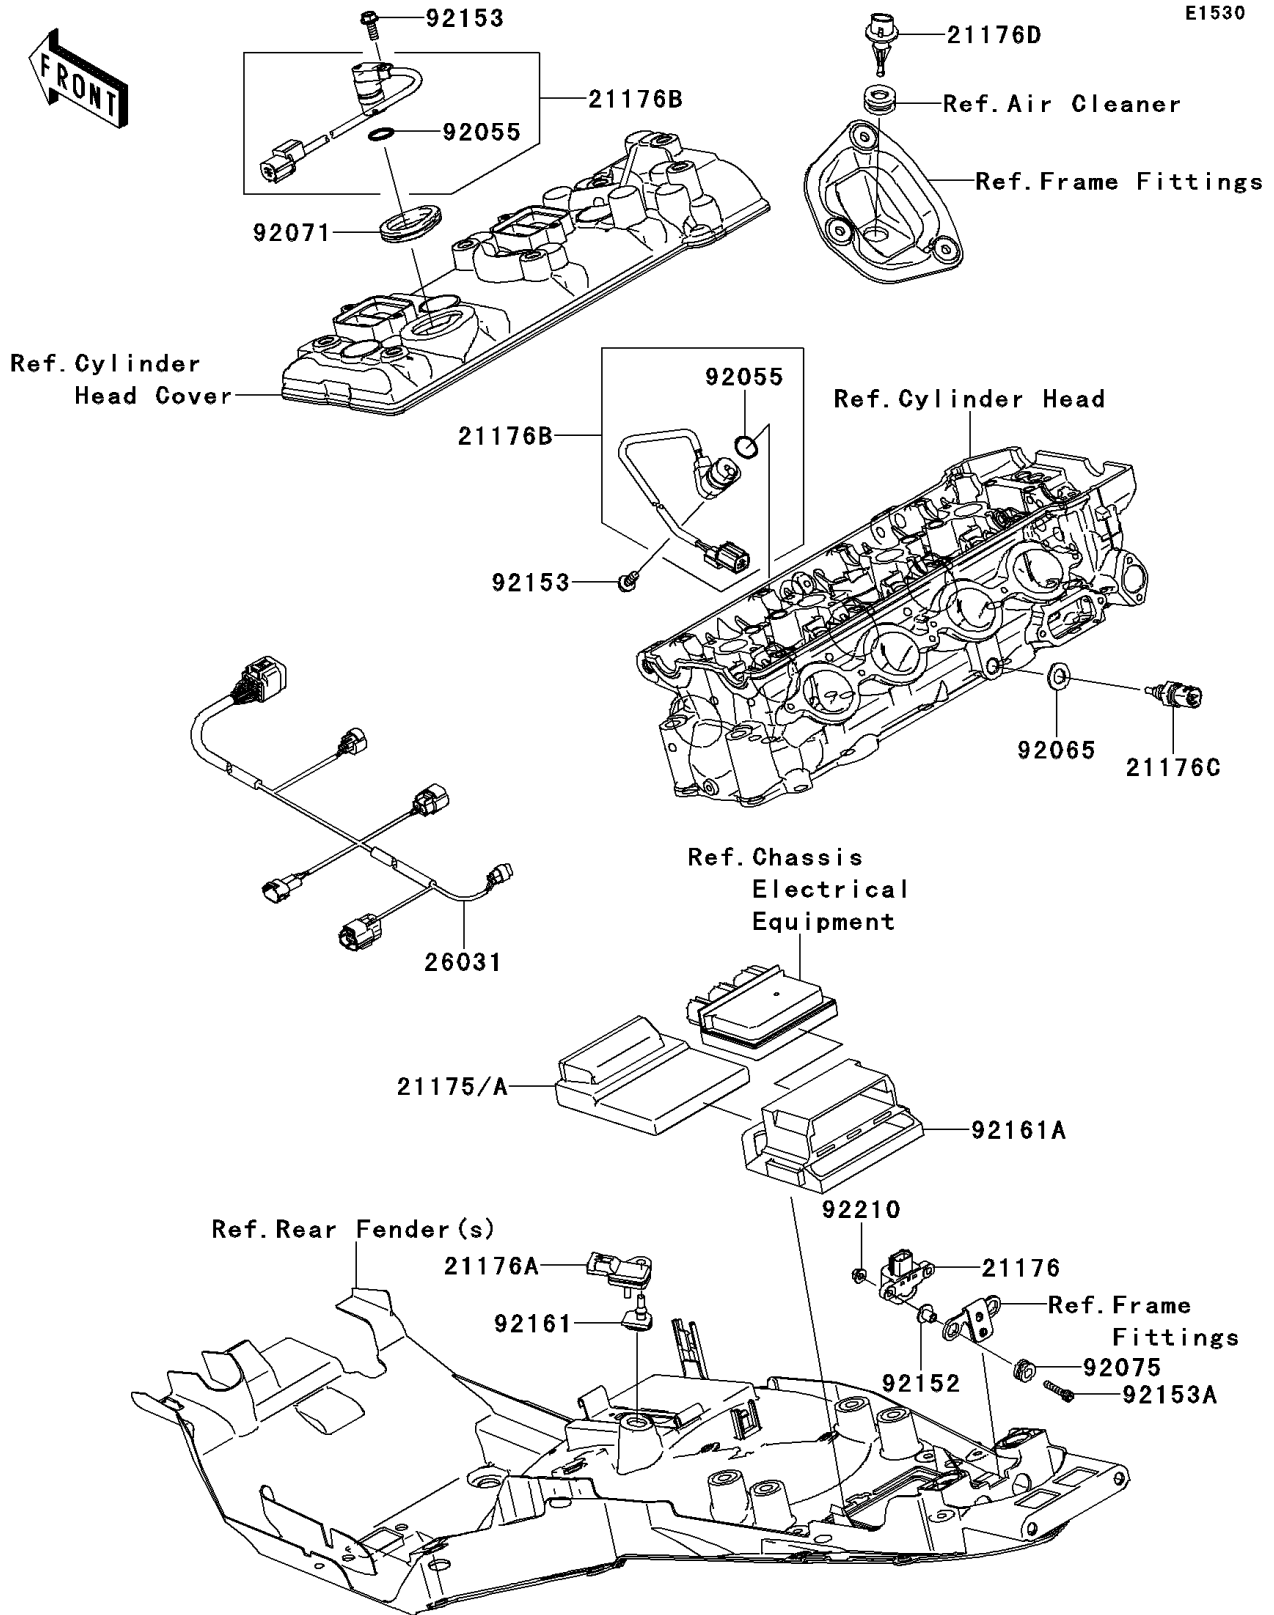

2008 Concours™ 14 PARTS DIAGRAM

Fuel Injection

2008 Concours™ 14 PARTS LIST

Fuel Injection

ITEM NAME	PART NUMBER	QUANTITY
SENSOR,VEHICLE-DOWN (Ref # 21176)	21176-0026	1
SENSOR,PRESSURE (Ref # 21176A)	21176-0058	1
SENSOR,CAM (Ref # 21176B)	21176-0064	2
SENSOR,WATER TEMP (Ref # 21176C)	21176-1120	1
SENSOR,AIR TEMP (Ref # 21176D)	21176-2106	1
HARNESS (Ref # 26031)	26031-0557	1
RING-O (Ref # 92055)	92055-1639	2
GASKET,12X22X2 (Ref # 92065)	92065-097	1
GROMMET (Ref # 92071)	92071-0028	1
DAMPER (Ref # 92075)	92075-1912	2
COLLAR (Ref # 92152)	92152-0329	2
BOLT-FLANGED,6X16 (Ref # 92153)	92153-1584	2
BOLT,SOCKET,5X22 (Ref # 92153A)	92153-1597	2
DAMPER (Ref # 92161)	92161-0041	1
DAMPER (Ref # 92161A)	92161-0092	1
NUT,FLANGED,5MM (Ref # 92210)	92210-0007	2
CONTROL UNIT-ELECTRONIC (Ref # 21175)	21175-0131	1
CONTROL UNIT-ELECTRONIC (Ref # 21175A)	21175-0132	1