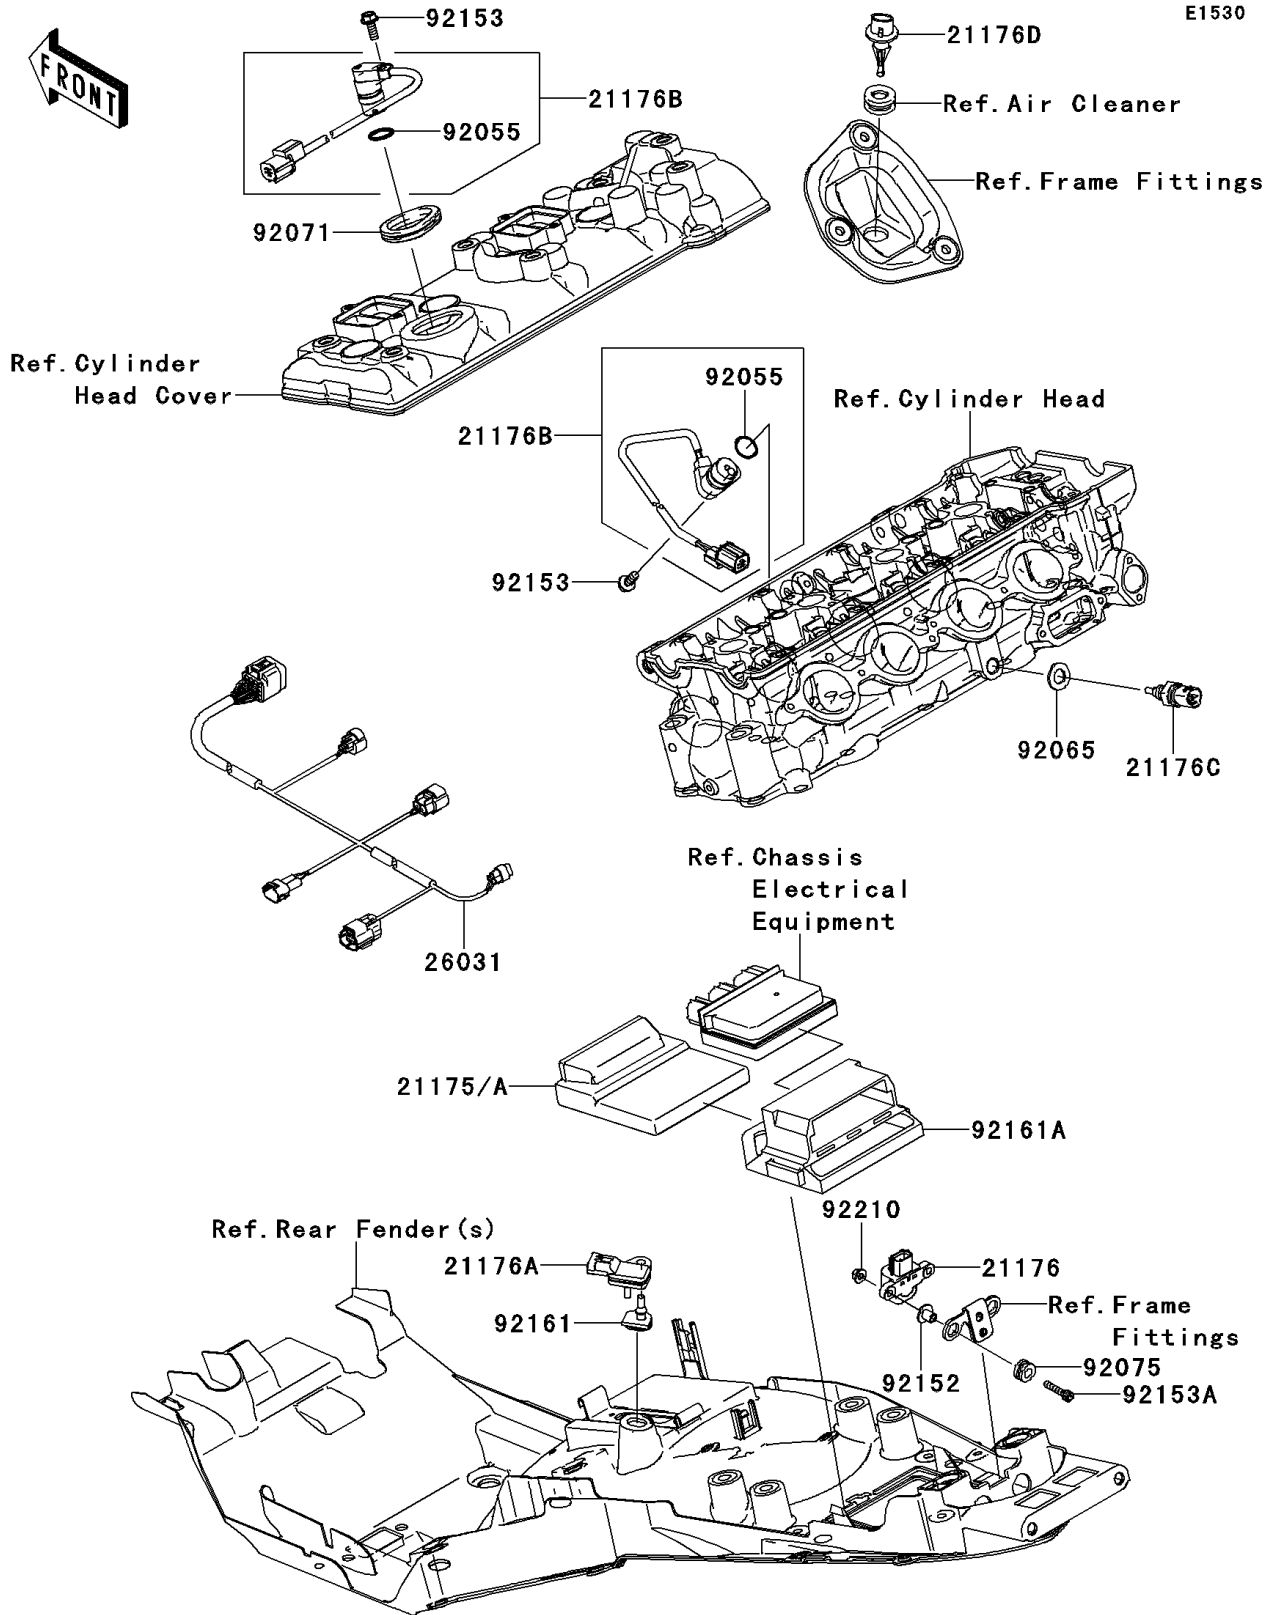

# 2009 Concours™ 14 PARTS DIAGRAM

Fuel Injection

## 2009 Concours™ 14 PARTS LIST

### Fuel Injection

ITEM NAME	PART NUMBER	QUANTITY
SENSOR,VEHICLE-DOWN (Ref # 21176)	21176-0026	1
SENSOR,PRESSURE (Ref # 21176A)	21176-0058	1
SENSOR,CAM (Ref # 21176B)	21176-0064	2
SENSOR,WATER TEMP (Ref # 21176C)	21176-1120	1
SENSOR,AIR TEMP (Ref # 21176D)	21176-2106	1
HARNESS (Ref # 26031)	26031-0557	1
RING-O (Ref # 92055)	92055-1639	2
GASKET,12X22X2 (Ref # 92065)	92065-097	1
GROMMET (Ref # 92071)	92071-0028	1
DAMPER (Ref # 92075)	92075-1912	2
COLLAR (Ref # 92152)	92152-0329	2
BOLT-FLANGED,6X16 (Ref # 92153)	92153-1584	2
BOLT,SOCKET,5X22 (Ref # 92153A)	92153-1597	2
DAMPER (Ref # 92161)	92161-0041	1
DAMPER (Ref # 92161A)	92161-0092	1
NUT,FLANGED,5MM (Ref # 92210)	92210-0007	2
CONTROL UNIT-ELECTRONIC (Ref # 21175)	21175-0131	1
CONTROL UNIT-ELECTRONIC (Ref # 21175A)	21175-0132	1