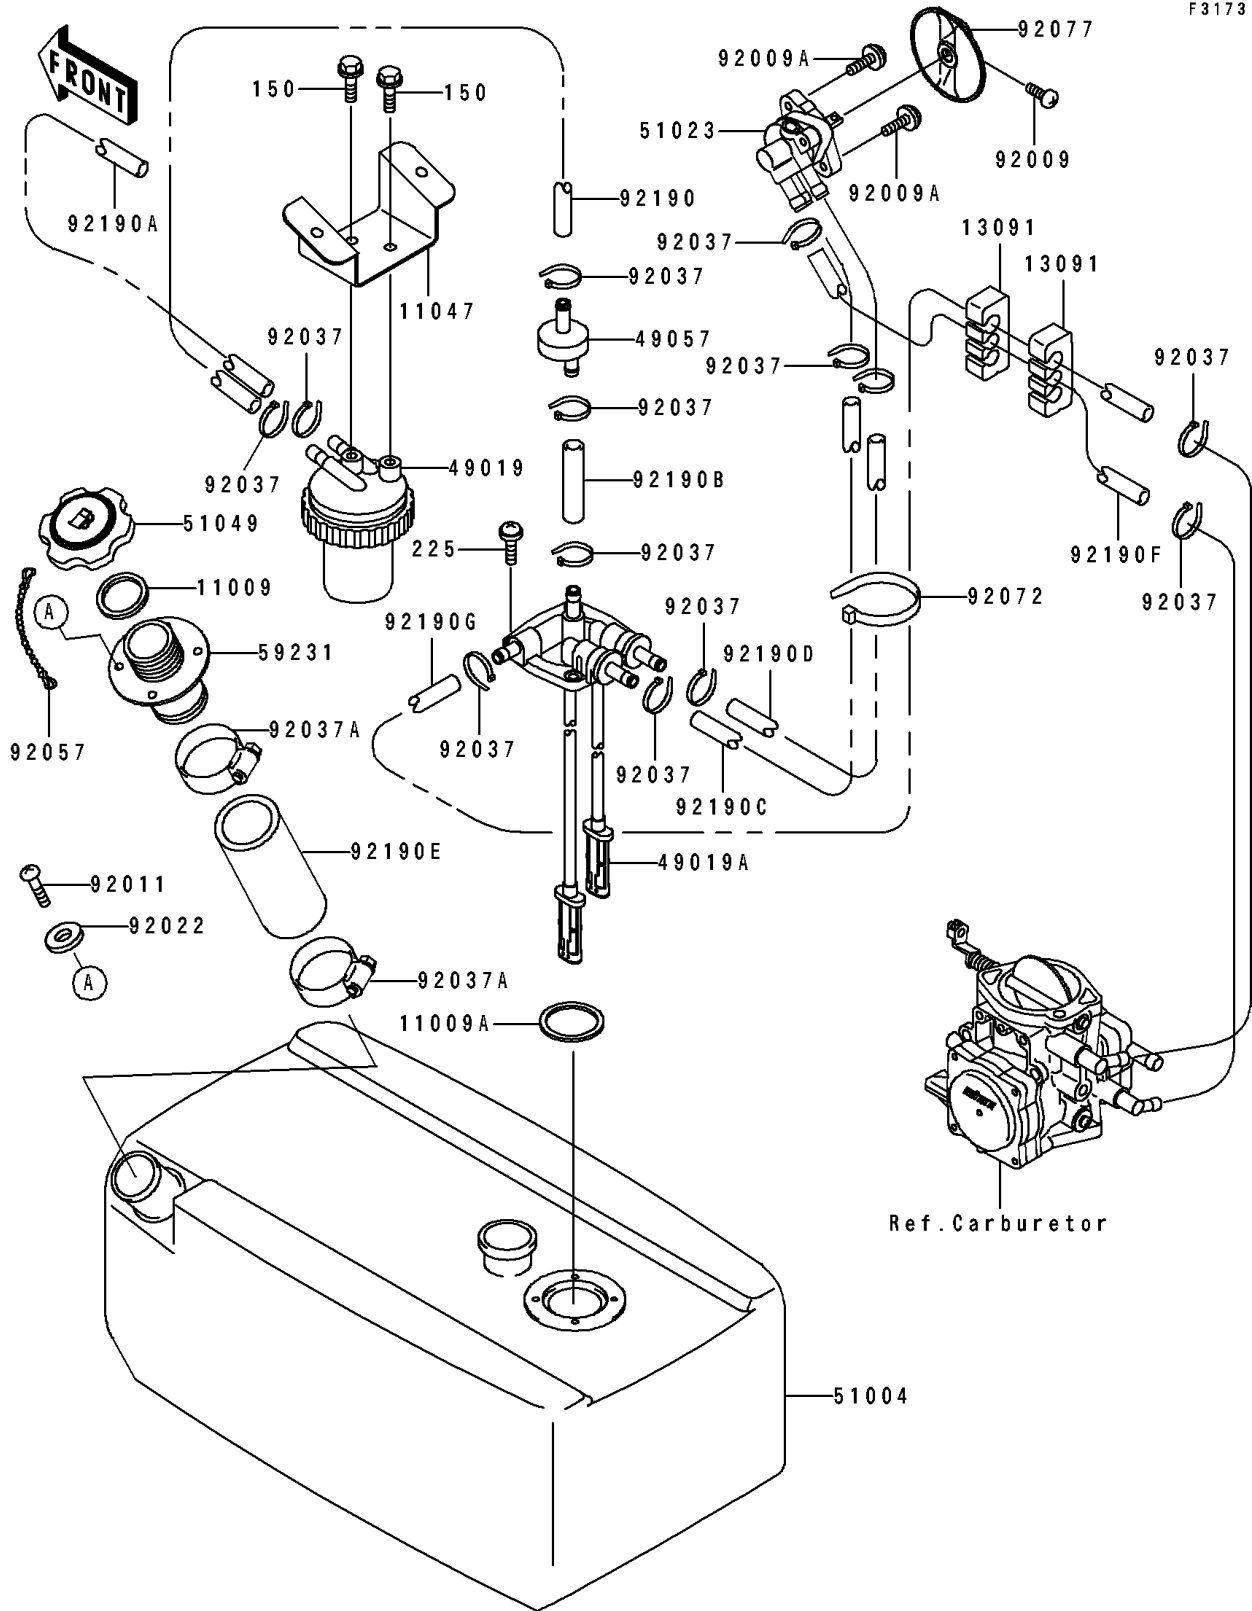

1994 ST PARTS DIAGRAM

Fuel Tank

F3173

1994 ST PARTS LIST

Fuel Tank

ITEM NAME	PART NUMBER	QUANTITY
GASKET,TANK CAP (Ref # 11009)	11009-3020	1
GASKET (Ref # 11009A)	11009-3790	1
BRACKET,FUEL FILTER (Ref # 11047)	11047-3761	1
HOLDER,TUBE (Ref # 13091)	13091-3758	2
FILTER-FUEL (Ref # 49019)	49019-3708	1
FILTER-FUEL (Ref # 49019A)	49019-3710	1
VALVE-RELIEF (Ref # 49057)	49057-3001	1
TANK-FUEL (Ref # 51004)	51004-3718	1
TAP-ASSY,FUEL (Ref # 51023)	51023-3718	1
CAP-TANK,FUEL (Ref # 51049)	51049-3719	1
FILLER,FUEL TANK (Ref # 59231)	59231-3001	1
SCREW,4X8 (Ref # 92009)	92009-3729	1
SCREW,5X16 (Ref # 92009A)	92009-3789	2
SCREW (Ref # 92011)	92011-562	4
WASHER (Ref # 92022)	92022-563	4
CLAMP (Ref # 92037)	92037-1173	13
CLAMP (Ref # 92037A)	92037-3009	2
CHAIN,COVER,L=100 (Ref # 92057)	92057-3704	1
BAND,L=149 (Ref # 92072)	92072-031	1
KNOB (Ref # 92077)	92077-3717	1
TUBE,5.8X10.8X250 (Ref # 92190)	92190-3761	1
TUBE,5.8X10.8X800 (Ref # 92190A)	92190-3763	1
TUBE,TANK-BREATHER (Ref # 92190B)	92190-3799	1
TUBE,"RES",5.8X10.8X420 (Ref # 92190C)	92190-3889	1
TUBE,"ON",5.8X10.8X420 (Ref # 92190D)	92190-3890	1
TUBE,FUEL FILLER (Ref # 92190E)	92190-3898	1
TUBE,5.8X10.8X590 (Ref # 92190F)	92190-3902	1
TUBE,"RETURN",CARB-TANK (Ref # 92190G)	92190-3903	1
BOLT-WS,6X14 (Ref # 150)	150R0614	2

1994 ST PARTS LIST

Fuel Tank

ITEM NAME	PART NUMBER	QUANTITY
SCREW-PAN-WSP-CROS,5X16 (Ref # 225)	225R0516	4