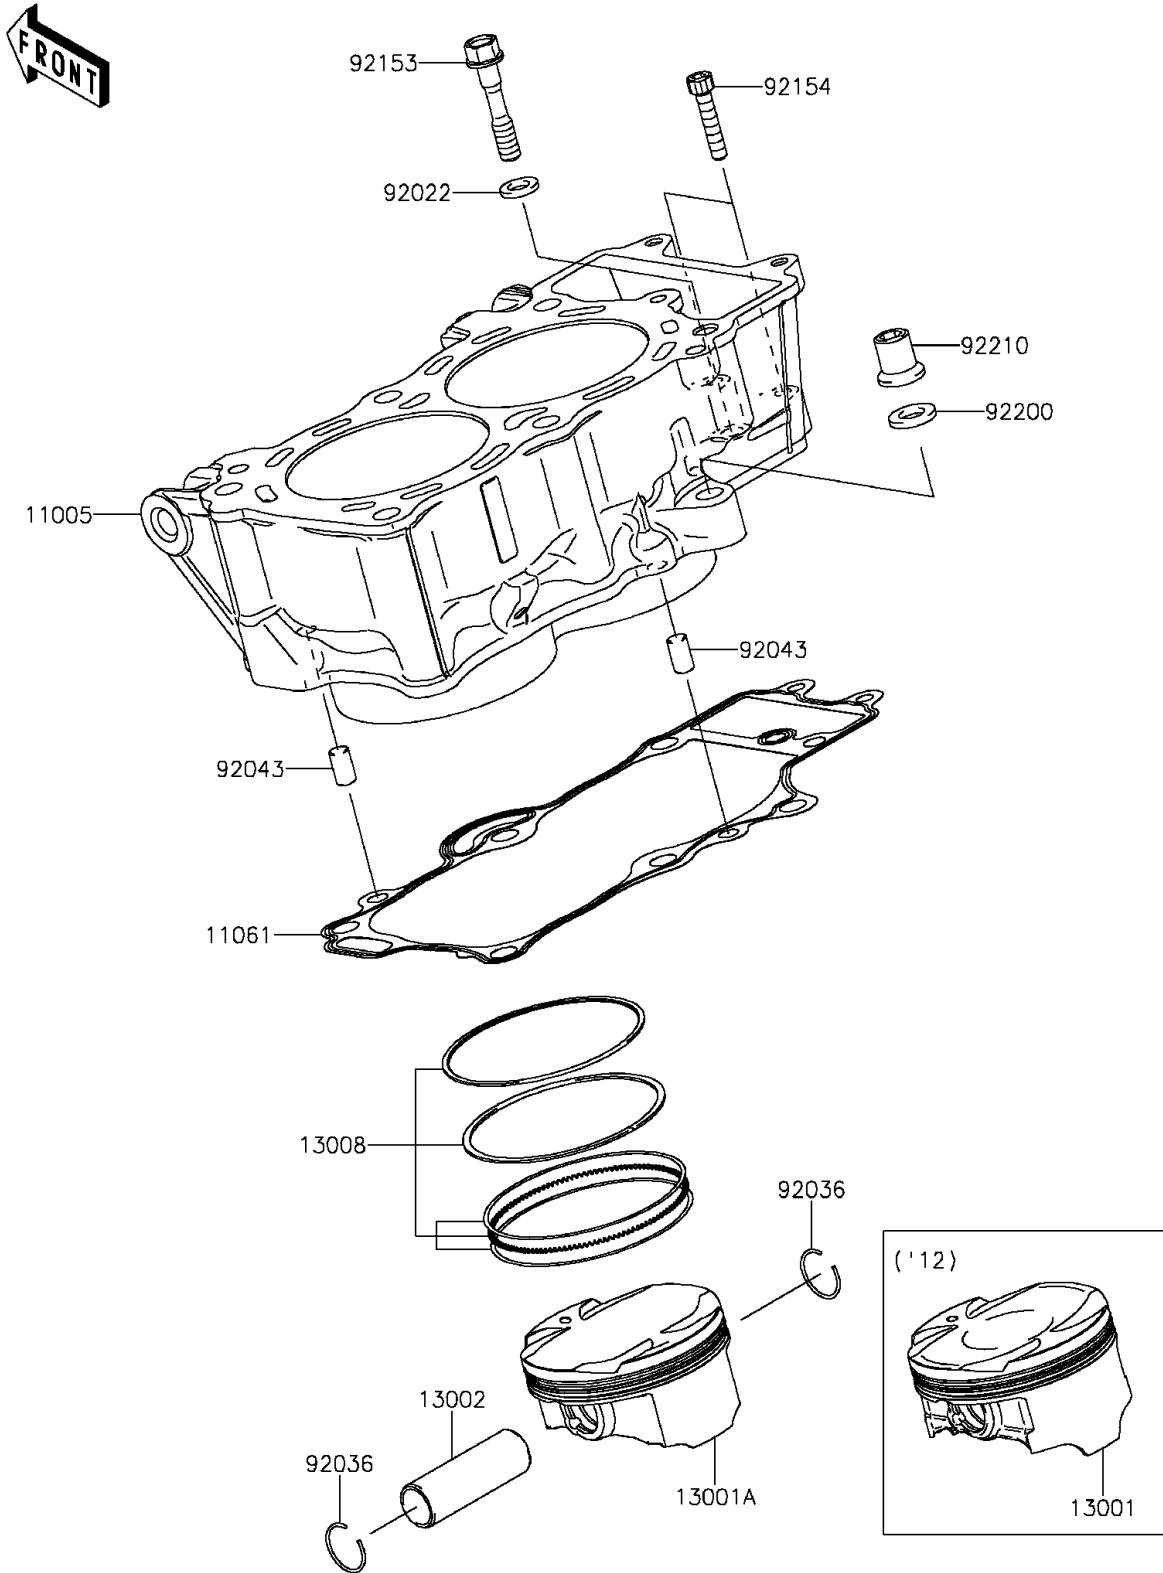

2013 ER-6n (European) PARTS DIAGRAM

Cylinder/Piston(s)

E1120

2013 ER-6n (European) PARTS LIST

Cylinder/Piston(s)

ITEM NAME	PART NUMBER	QUANTITY
CYLINDER-ENGINE (Ref # 11005)	11005-0580	1
GASKET,CYLINDER BASE (Ref # 11061)	11061-0171	1
PISTON-ENGINE (Ref # 13001A)	13001-0733	2
PIN-PISTON (Ref # 13002)	13002-0007	2
RING-SET-PISTON (Ref # 13008)	13008-1196	2
WASHER,9X15.5X2 (Ref # 92022)	92022-1401	1
RING-SNAP,PISTON PIN (Ref # 92036)	92036-008	4
PIN,8X14 (Ref # 92043)	92043-1567	2
BOLT,8X43 (Ref # 92153)	92153-1011	1
BOLT,SOCKET,6X30 (Ref # 92154)	92154-0116	2
WASHER,10.5X19X2.3 (Ref # 92200)	92200-0363	1
NUT (Ref # 92210)	92210-0223	1