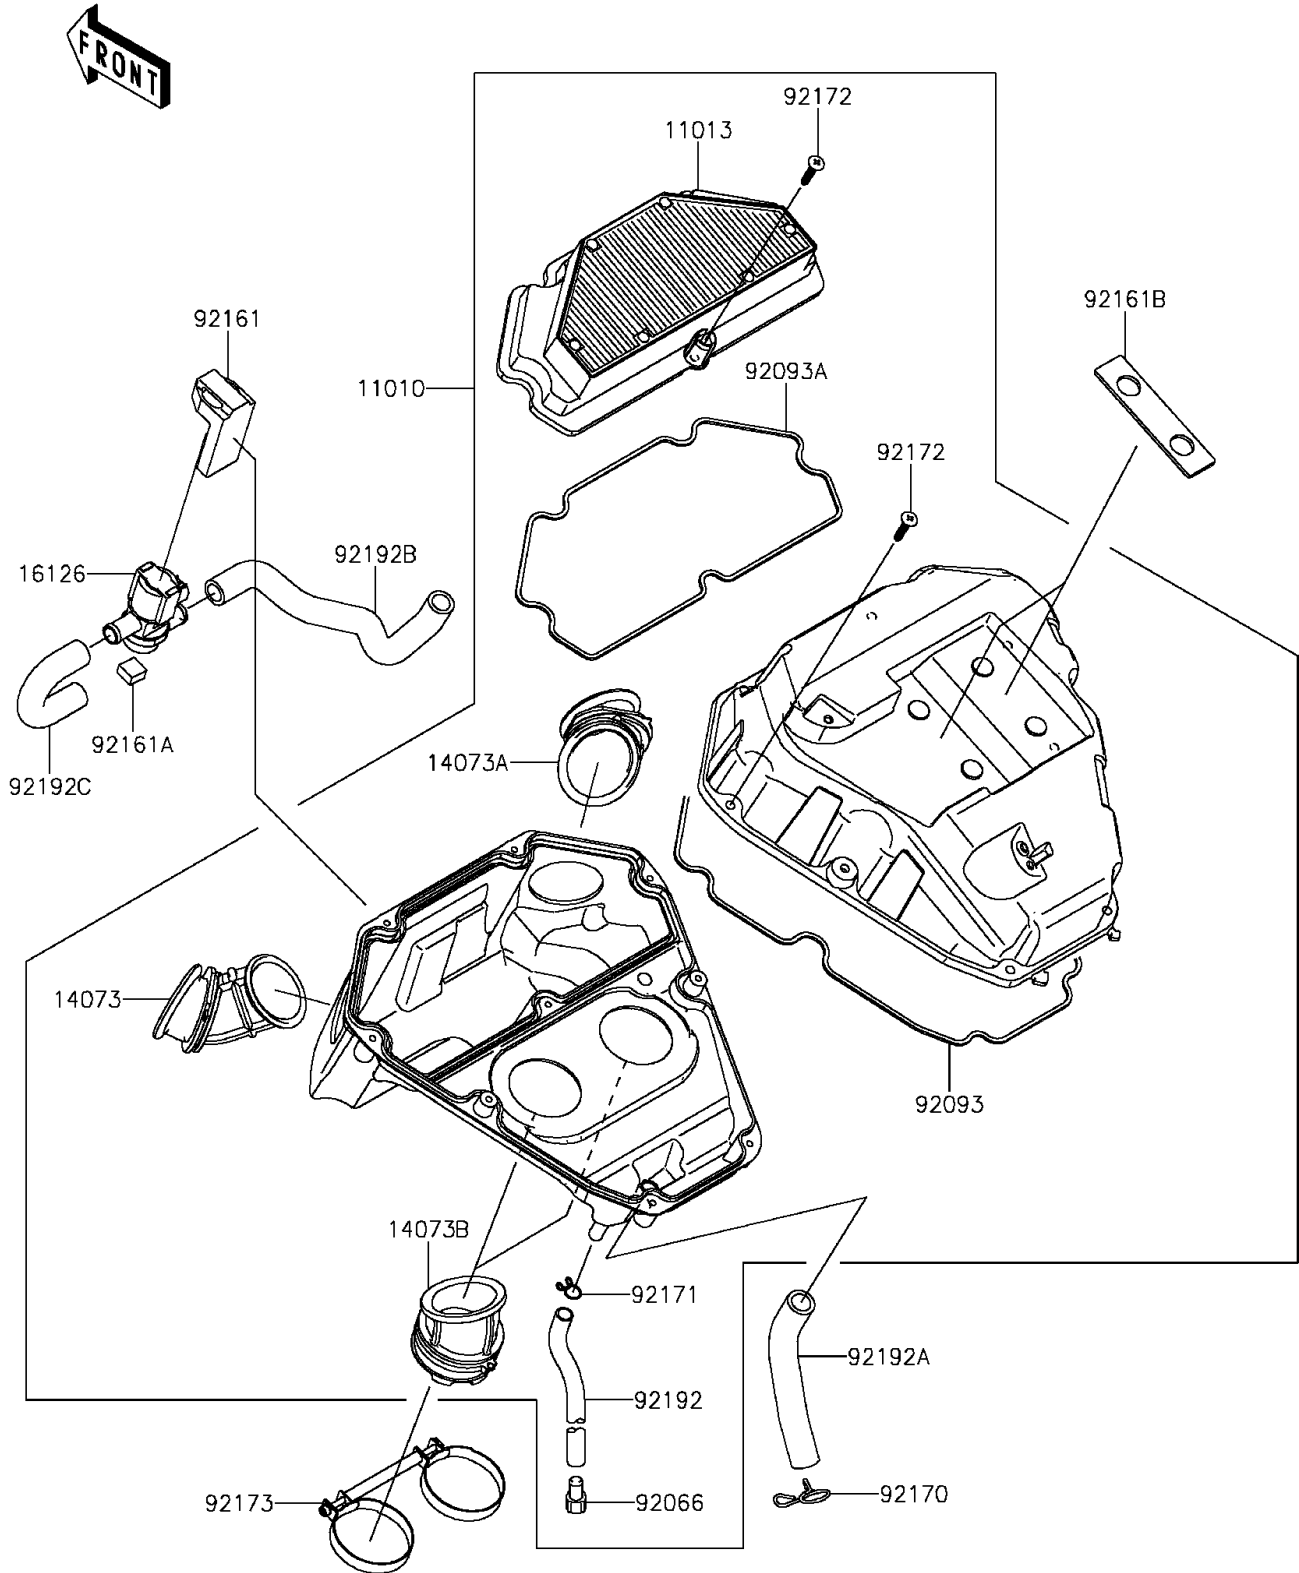

2015 ER-6n (European) PARTS DIAGRAM

Air Cleaner

E1130

2015 ER-6n (European) PARTS LIST

Air Cleaner

ITEM NAME	PART NUMBER	QUANTITY
FILTER-ASSY-AIR (Ref # 11010)	11010-0704	1
ELEMENT-AIR FILTER (Ref # 11013)	11013-0713	1
DUCT,INTAKE,LH (Ref # 14073)	14073-0705	1
DUCT,INTAKE,RH (Ref # 14073A)	14073-0706	1
DUCT (Ref # 14073B)	14073-0728	2
VALVE,AIR SWITING (Ref # 16126)	16126-0019	1
PLUG,DRAIN,8.5X15 (Ref # 92066)	92066-0127	1
SEAL (Ref # 92093)	92093-0566	1
SEAL (Ref # 92093A)	92093-0567	1
DAMPER (Ref # 92161)	92161-0309	1
DAMPER (Ref # 92161A)	92161-1374	1
DAMPER (Ref # 92161B)	92161-1428	2
CLAMP (Ref # 92170)	92170-1017	1
CLAMP,DRAIN (Ref # 92171)	92171-1584	1
SCREW,TAPPING,5X25 (Ref # 92172)	92172-0772	9
CLAMP (Ref # 92173)	92173-0720	1
TUBE,8X12X245 (Ref # 92192)	92192-0709	1
TUBE,BREATHER (Ref # 92192A)	92192-0958	1
TUBE,A/C-ASV (Ref # 92192B)	92192-0959	1
TUBE,ASV-HEAD (Ref # 92192C)	92192-0960	1