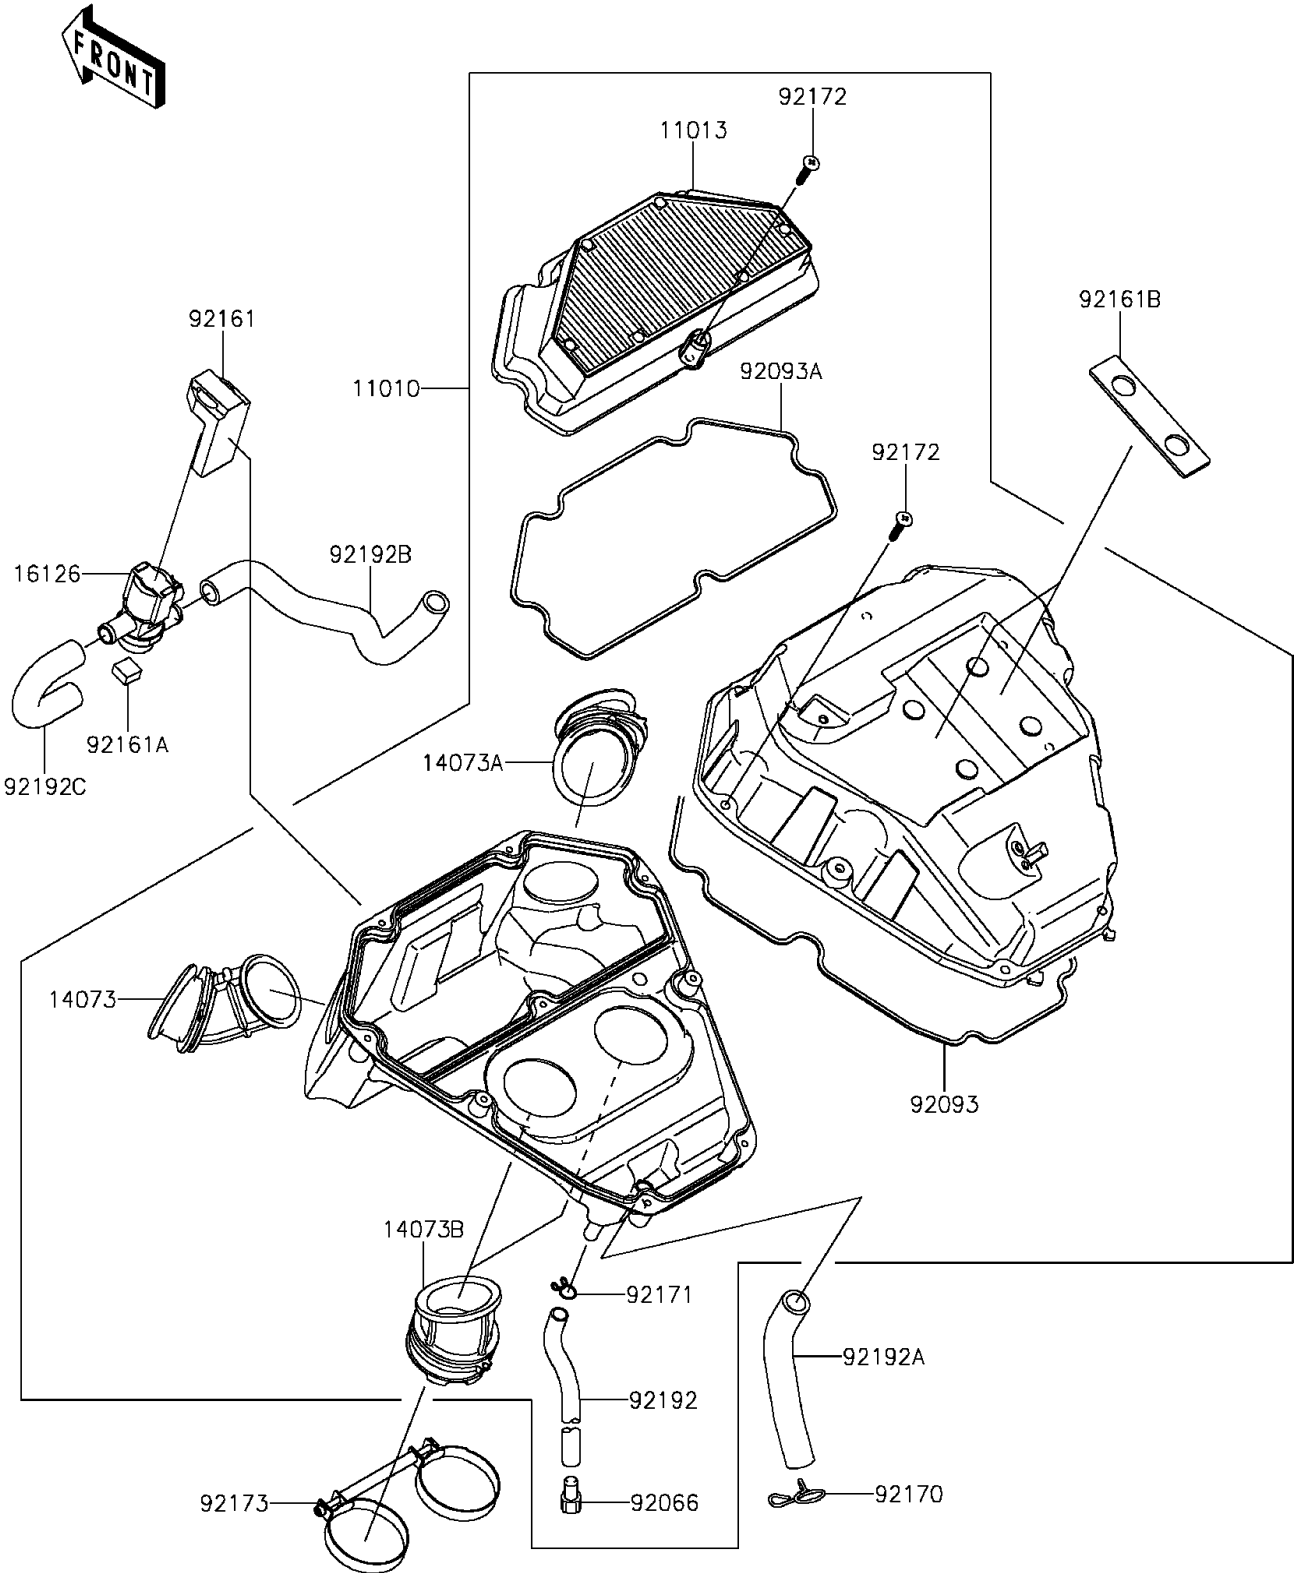

2016 ER-6n PARTS DIAGRAM

Air Cleaner

E1130

2016 ER-6n PARTS LIST

Air Cleaner

ITEM NAME	PART NUMBER	QUANTITY
FILTER-ASSY-AIR (Ref # 11010)	11010-0704	1
ELEMENT-AIR FILTER (Ref # 11013)	11013-0713	1
DUCT,INTAKE,LH (Ref # 14073)	14073-0705	1
DUCT,INTAKE,RH (Ref # 14073A)	14073-0706	1
DUCT (Ref # 14073B)	14073-0728	2
VALVE,AIR SWITING (Ref # 16126)	16126-0019	1
PLUG,DRAIN,8.5X15 (Ref # 92066)	92066-0127	1
SEAL (Ref # 92093)	92093-0566	1
SEAL (Ref # 92093A)	92093-0567	1
DAMPER (Ref # 92161)	92161-0309	1
DAMPER (Ref # 92161A)	92161-1374	1
DAMPER (Ref # 92161B)	92161-1428	2
CLAMP (Ref # 92170)	92170-1017	1
CLAMP,DRAIN (Ref # 92171)	92171-1584	1
SCREW,TAPPING,5X25 (Ref # 92172)	92172-0772	9
CLAMP (Ref # 92173)	92173-0720	1
TUBE,8X12X245 (Ref # 92192)	92192-0709	1
TUBE,BREATHER (Ref # 92192A)	92192-0958	1
TUBE,A/C-ASV (Ref # 92192B)	92192-0959	1
TUBE,ASV-HEAD (Ref # 92192C)	92192-0960	1