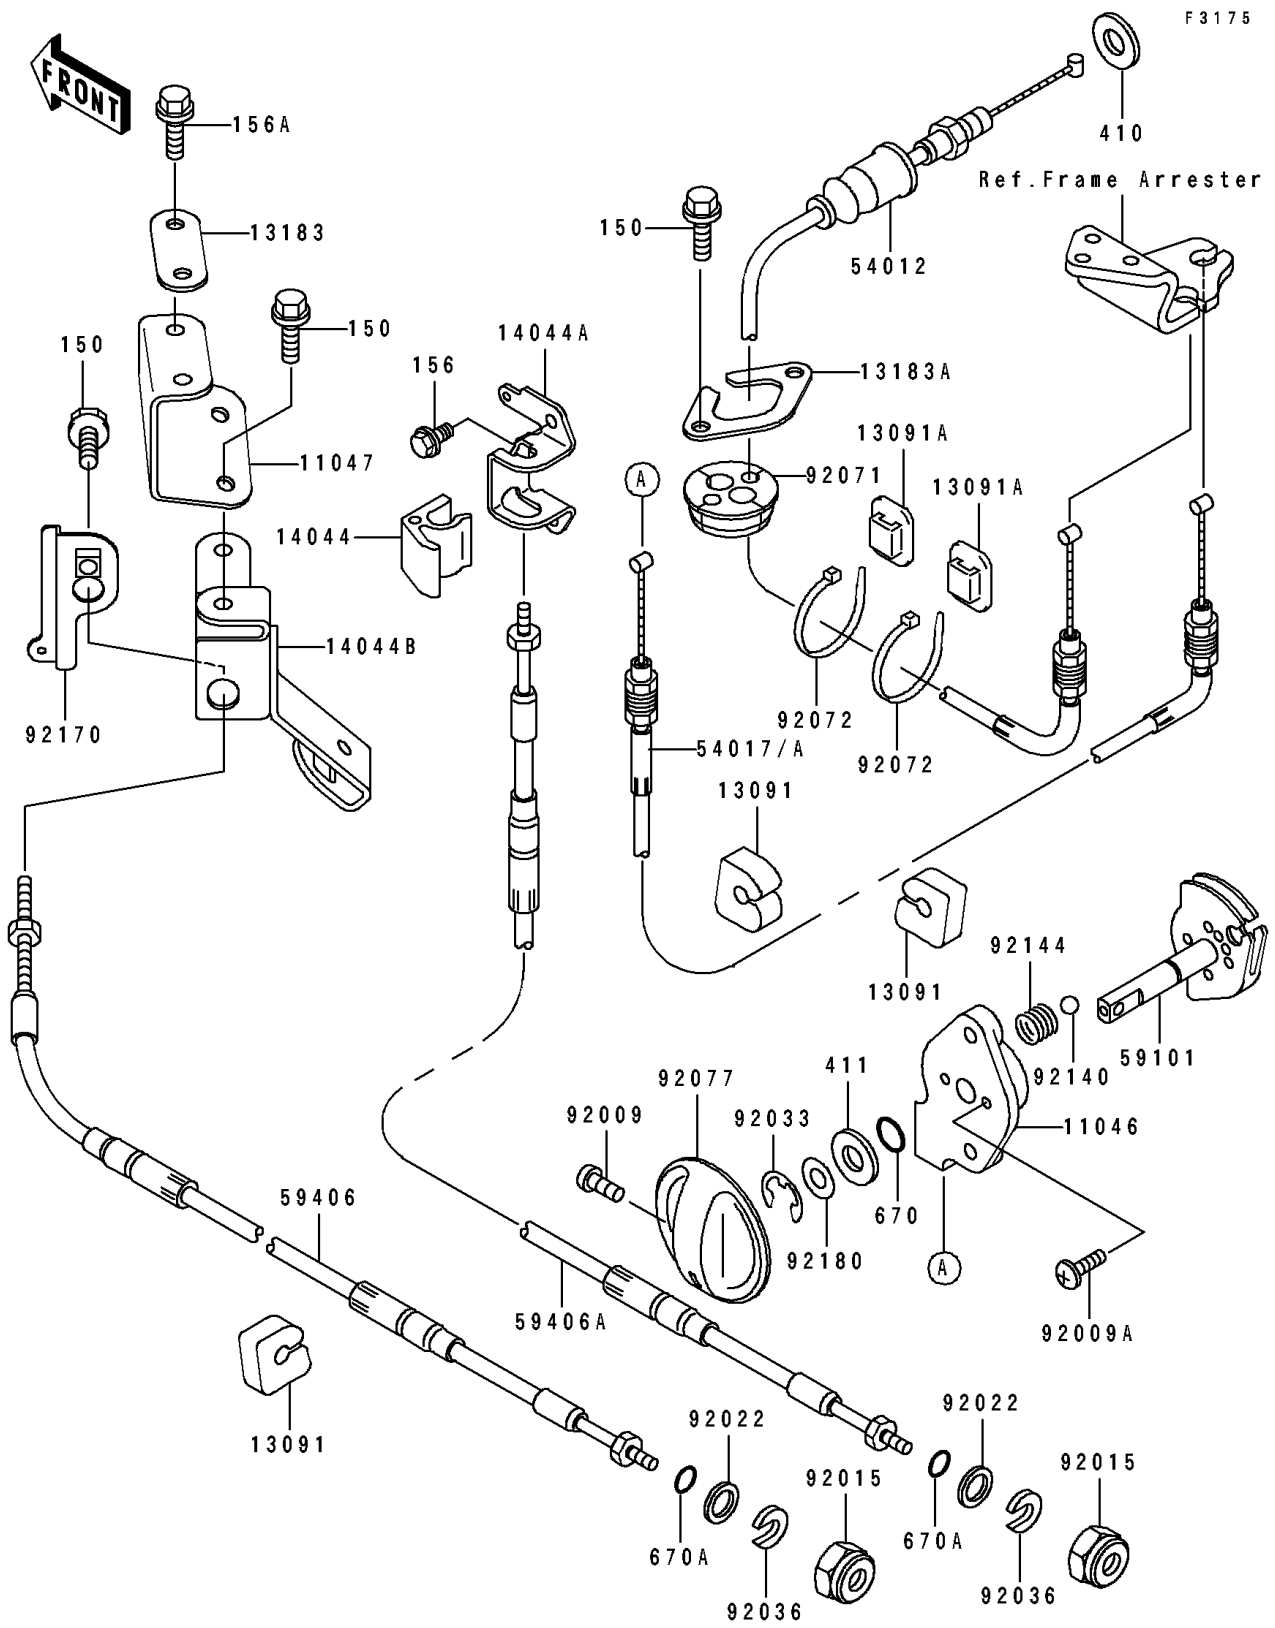

1994 ST PARTS DIAGRAM

Cables

F3175

Ref. Frame Arrester

1994 ST PARTS LIST

Cables

ITEM NAME	PART NUMBER	QUANTITY
BRACKET,STARTER CABLE (Ref # 11046)	11046-3712	1
BRACKET,CABLE HOLDER (Ref # 11047)	11047-3795	1
HOLDER (Ref # 13091)	13091-3712	4
HOLDER,BAND (Ref # 13091A)	13091-3764	2
PLATE (Ref # 13183)	13183-3754	1
PLATE (Ref # 13183A)	13183-3810	1
HOLDER-CABLE,STEERING (Ref # 14044)	14044-3714	1
HOLDER-CABLE,STEERING (Ref # 14044A)	14044-3717	1
HOLDER-CABLE (Ref # 14044B)	14044-3718	1
CABLE-THROTTLE (Ref # 54012)	54012-3740	1
CABLE-STARTER (Ref # 54017)	54017-3727	1
REEL,STARTER CABLE (Ref # 59101)	59101-3704	1
CABLE-STRG (Ref # 59406)	59406-3729	1
CABLE-STRG,REVERSE (Ref # 59406A)	59406-3730	1
SCREW,4X8 (Ref # 92009)	92009-3729	1
SCREW,5X16 (Ref # 92009A)	92009-3789	2
NUT,20MM (Ref # 92015)	92015-526	2
WASHER (Ref # 92022)	92022-535	2
RING-SNAP,7MM (Ref # 92033)	92033-3704	1
RING-SNAP (Ref # 92036)	92036-501	2
GROMMET,HARNESS (Ref # 92071)	92071-3790	1
BAND (Ref # 92072)	92072-3778	2
KNOB (Ref # 92077)	92077-3717	1
BALL,3MM (Ref # 92140)	92140-3702	2
SPRING (Ref # 92144)	92144-3712	2
CLAMP,CABLE (Ref # 92170)	92170-3733	1
SHIM,8.5X18X0.15 (Ref # 92180)	92180-3702	1
BOLT-WS,6X14 (Ref # 150)	150R0614	5
BOLT-WP,6X12 (Ref # 156)	156R0612	2

1994 ST PARTS LIST

Cables

ITEM NAME	PART NUMBER	QUANTITY
BOLT-WP,6X20 (Ref # 156A)	156R0620	2
W-PLAIN-S,10MM (Ref # 410)	410S1000	1
WASHER-PLAIN,8MM (Ref # 411)	411S0800	1
O RING,8MM (Ref # 670)	670B1508	1
O RING,11MM (Ref # 670A)	670B2011	2