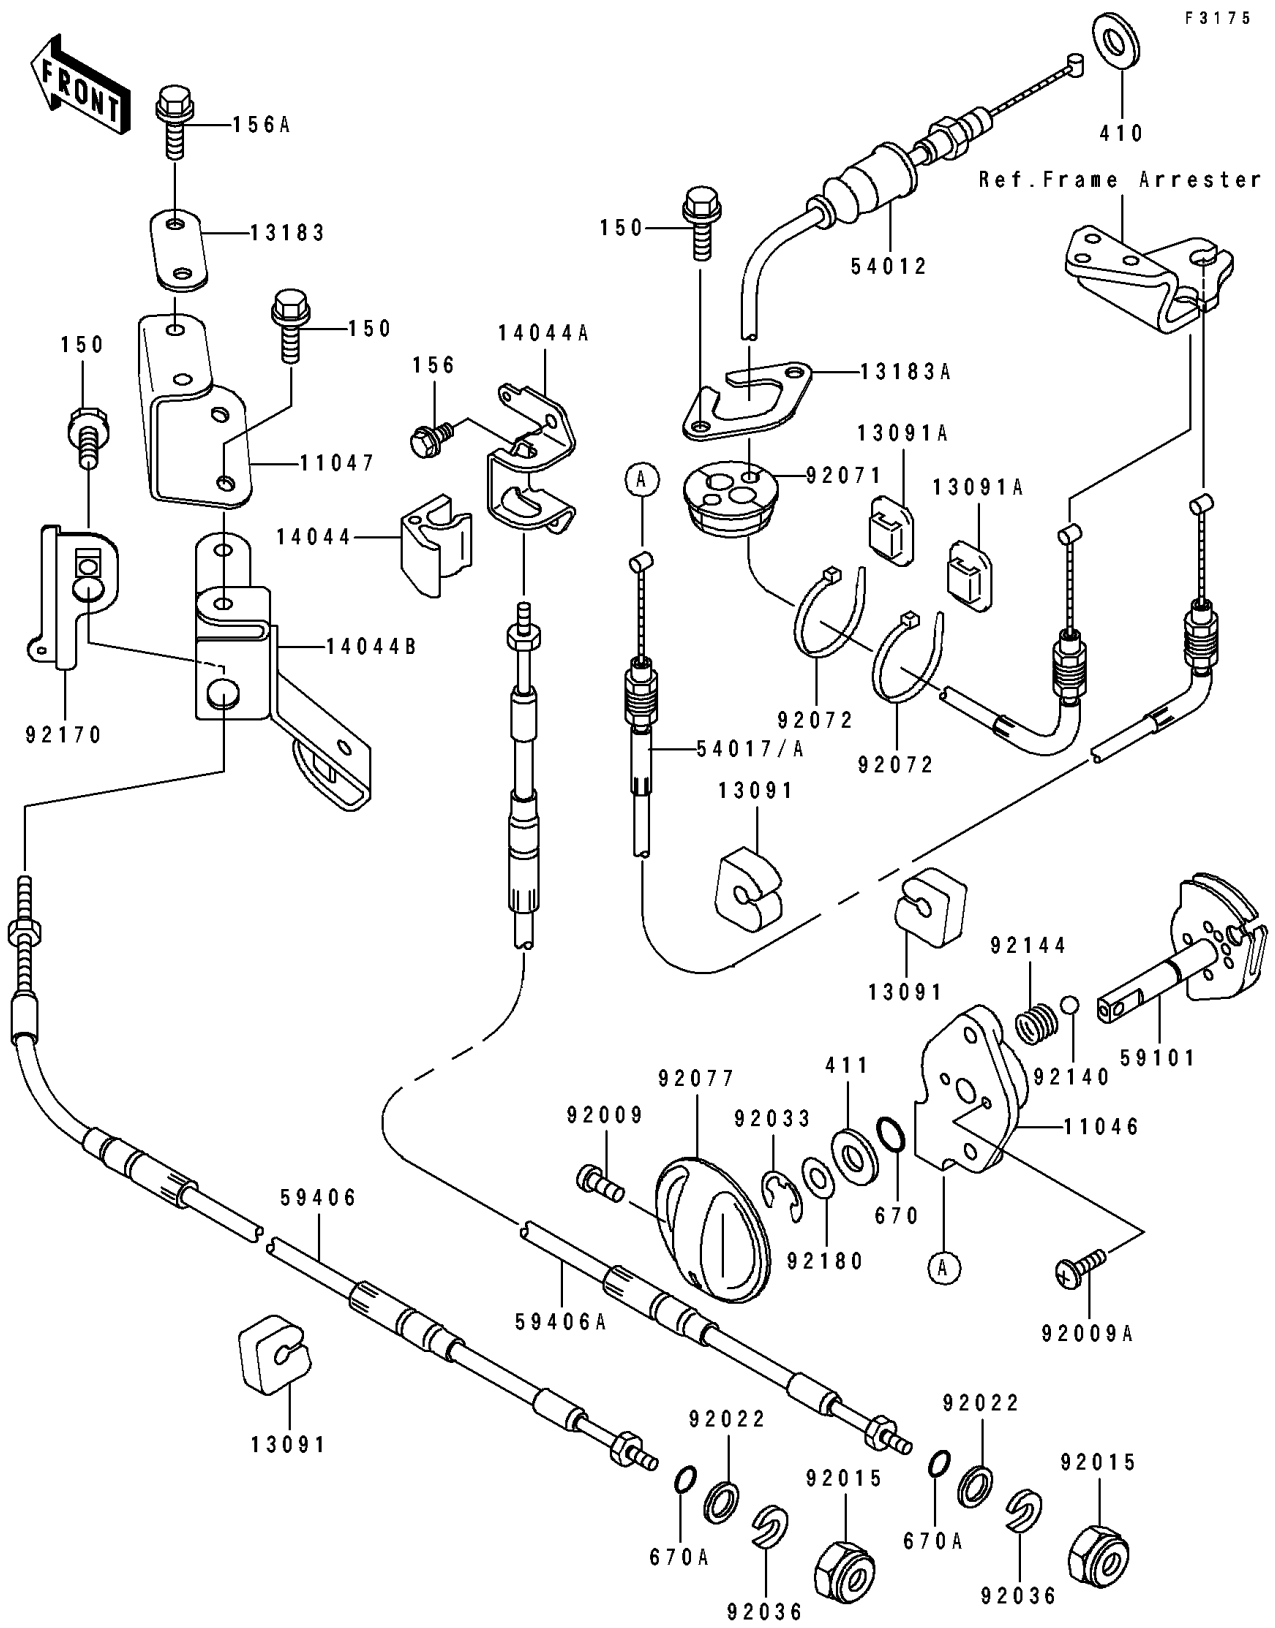

1995 ST PARTS DIAGRAM

Cables

1995 ST PARTS LIST

Cables

ITEM NAME	PART NUMBER	QUANTITY
BRACKET,STARTER CABLE (Ref # 11046)	11046-3712	1
BRACKET,CABLE HOLDER (Ref # 11047)	11047-3795	1
HOLDER (Ref # 13091)	13091-3712	3
HOLDER,BAND (Ref # 13091A)	13091-3764	2
PLATE (Ref # 13183)	13183-3754	1
PLATE (Ref # 13183A)	13183-3810	1
HOLDER-CABLE,STEERING (Ref # 14044)	14044-3714	1
HOLDER-CABLE,STEERING (Ref # 14044A)	14044-3717	1
HOLDER-CABLE (Ref # 14044B)	14044-3718	1
CABLE-THROTTLE (Ref # 54012)	54012-3740	1
CABLE-STARTER (Ref # 54017A)	54017-3730	1
REEL,STARTER CABLE (Ref # 59101)	59101-3704	1
CABLE-STRG (Ref # 59406)	59406-3729	1
CABLE-STRG,REVERSE (Ref # 59406A)	59406-3730	1
SCREW,4X8 (Ref # 92009)	92009-3729	1
SCREW,5X16 (Ref # 92009A)	92009-3789	2
NUT,20MM (Ref # 92015)	92015-526	2
WASHER (Ref # 92022)	92022-535	2
RING-SNAP,7MM (Ref # 92033)	92033-3704	1
RING-SNAP (Ref # 92036)	92036-501	2
GROMMET,HARNESS (Ref # 92071)	92071-3790	1
BAND (Ref # 92072)	92072-3778	2
KNOB (Ref # 92077)	92077-3717	1
BALL,3MM (Ref # 92140)	92140-3702	2
SPRING (Ref # 92144)	92144-3712	2
CLAMP,CABLE (Ref # 92170)	92170-3733	1
SHIM,8.5X18X0.15 (Ref # 92180)	92180-3702	1
BOLT-WS,6X14 (Ref # 150)	150R0614	5
BOLT-WP,6X12 (Ref # 156)	156R0612	2

1995 ST PARTS LIST

Cables

ITEM NAME	PART NUMBER	QUANTITY
BOLT-WP,6X20 (Ref # 156A)	156R0620	2
W-PLAIN-S,10MM (Ref # 410)	410S1000	1
WASHER-PLAIN,8MM (Ref # 411)	411S0800	1
O RING,8MM (Ref # 670)	670B1508	1
O RING,11MM (Ref # 670A)	670B2011	2