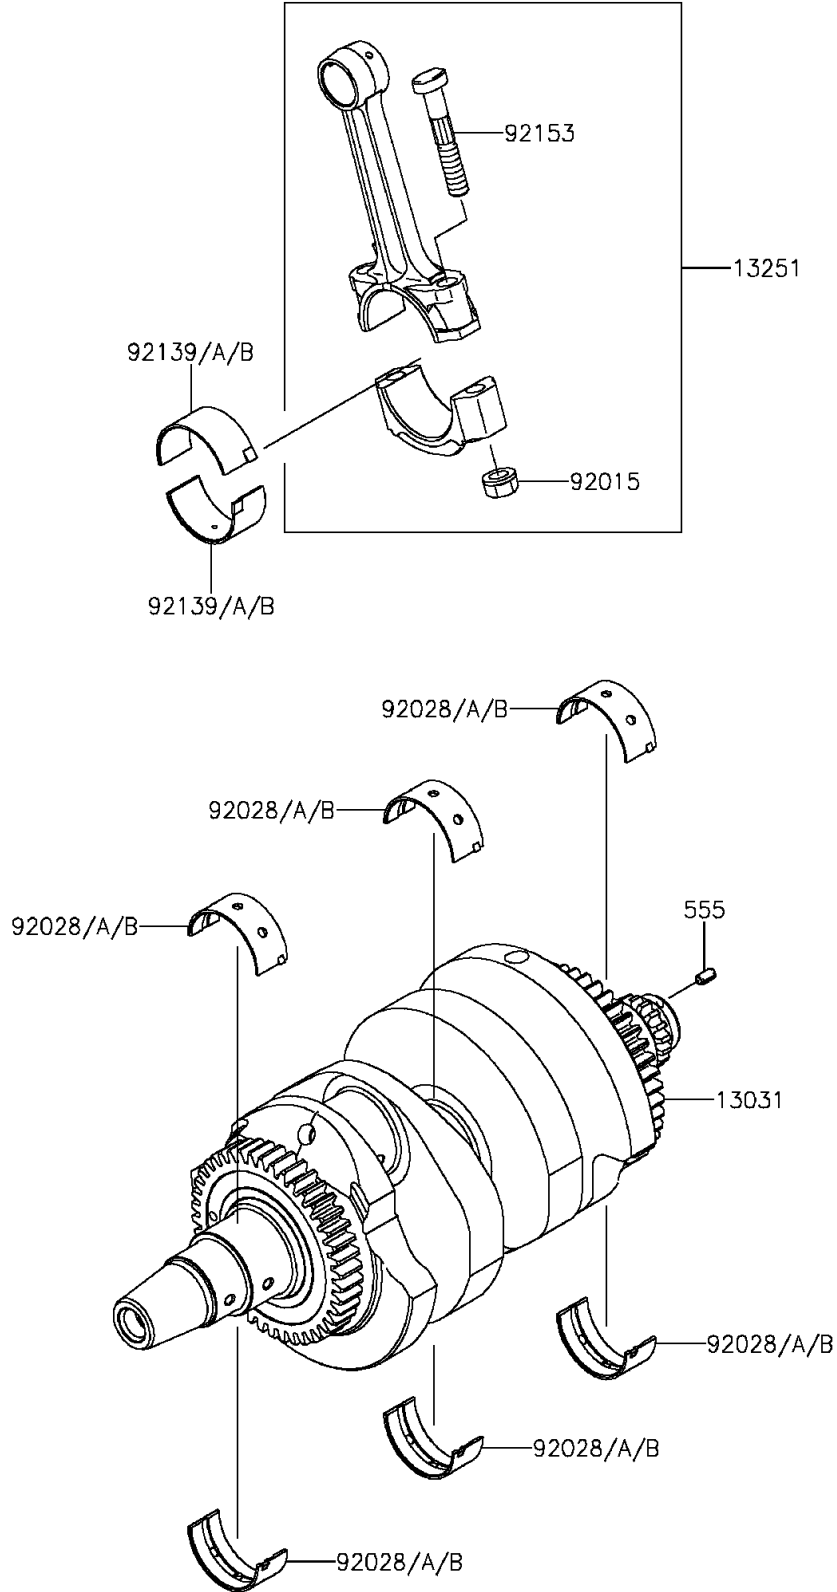

# 2013 ER-6n (European) PARTS DIAGRAM

Crankshaft

E1321

## 2013 ER-6n (European) PARTS LIST

### Crankshaft

ITEM NAME	PART NUMBER	QUANTITY
PIN-SPRING,4X8 (Ref # 555)	555A0408	1
CRANKSHAFT-COMP (Ref # 13031)	13031-0149	1
ROD-ASSY-CONNECTING,K (Ref # 13251)	13251-0010-KK	2
NUT,FLANGED,8MM (Ref # 92015)	92015-1311	4
BUSHING,CRANKSHAFT,BLUE (Ref # 92028)	92028-1903	6
BUSHING,CRANKSHAFT,BLACK (Ref # 92028A)	92028-1904	AR
BUSHING,CRANKSHAFT,BROWN (Ref # 92028B)	92028-1905	AR
BUSHING,CON-ROD,BLUE (Ref # 92139)	92139-0114	4
BUSHING,CON-ROD,BLACK (Ref # 92139A)	92139-0115	AR
BUSHING,CON-ROD,BROWN (Ref # 92139B)	92139-0116	AR
BOLT,CON-ROD,8X49 (Ref # 92153)	92153-0957	4