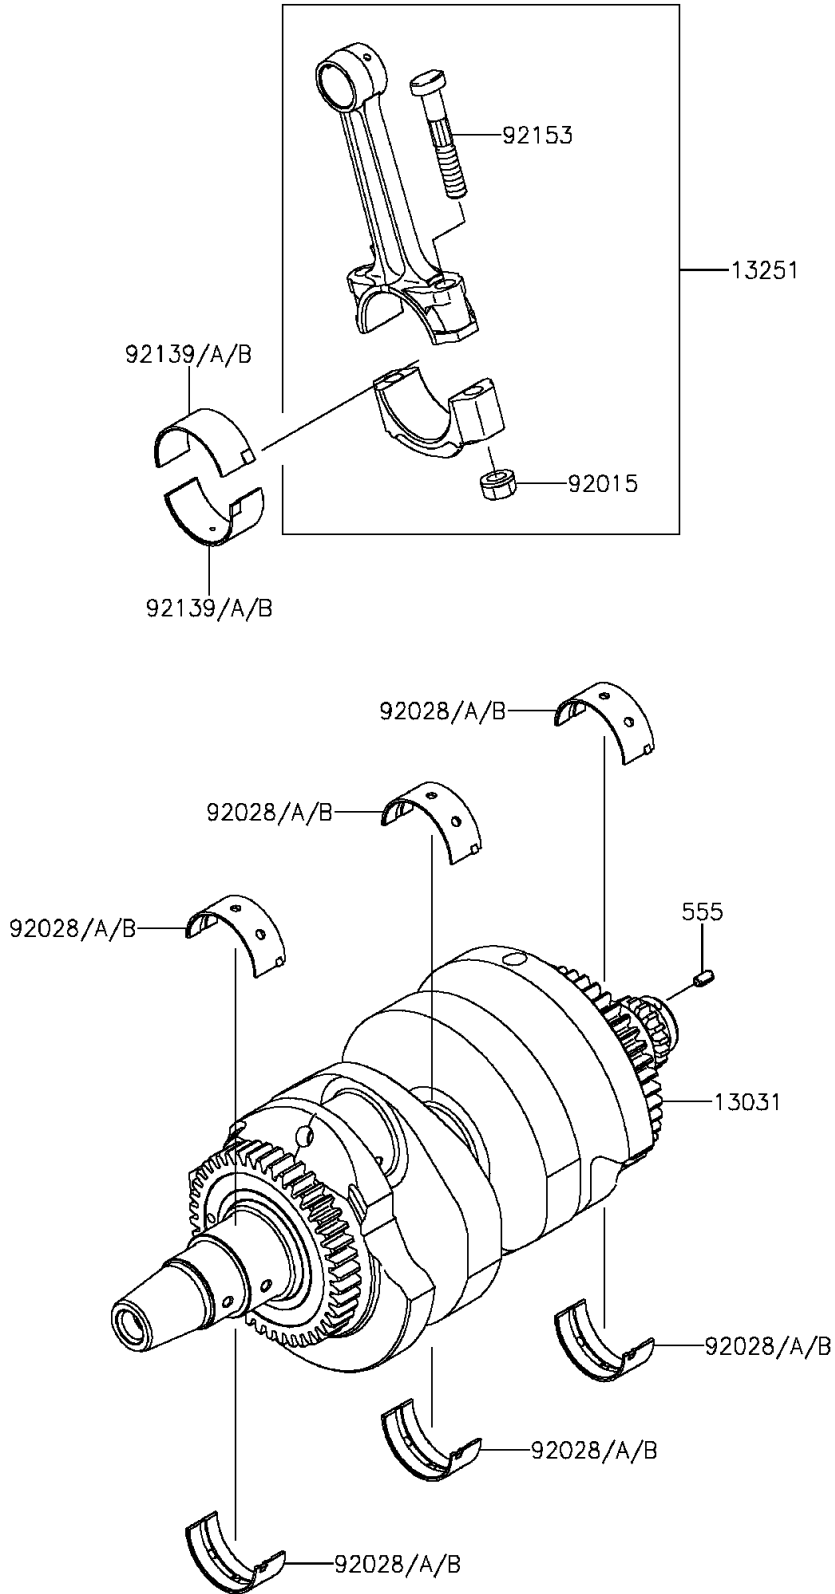

2016 ER-6n PARTS DIAGRAM

Crankshaft

E1321

2016 ER-6n PARTS LIST

Crankshaft

ITEM NAME	PART NUMBER	QUANTITY
PIN-SPRING,4X8 (Ref # 555)	555A0408	1
CRANKSHAFT-COMP (Ref # 13031)	13031-0149	1
ROD-ASSY-CONNECTING,K (Ref # 13251)	13251-0010-KK	2
NUT,FLANGED,8MM (Ref # 92015)	92015-1311	4
BUSHING,CRANKSHAFT,BLUE (Ref # 92028)	92028-1903	6
BUSHING,CRANKSHAFT,BLACK (Ref # 92028A)	92028-1904	AR
BUSHING,CRANKSHAFT,BROWN (Ref # 92028B)	92028-1905	AR
BUSHING,CON-ROD,BLUE (Ref # 92139)	92139-0114	4
BUSHING,CON-ROD,BLACK (Ref # 92139A)	92139-0115	AR
BUSHING,CON-ROD,BROWN (Ref # 92139B)	92139-0116	AR
BOLT,CON-ROD,8X49 (Ref # 92153)	92153-0957	4