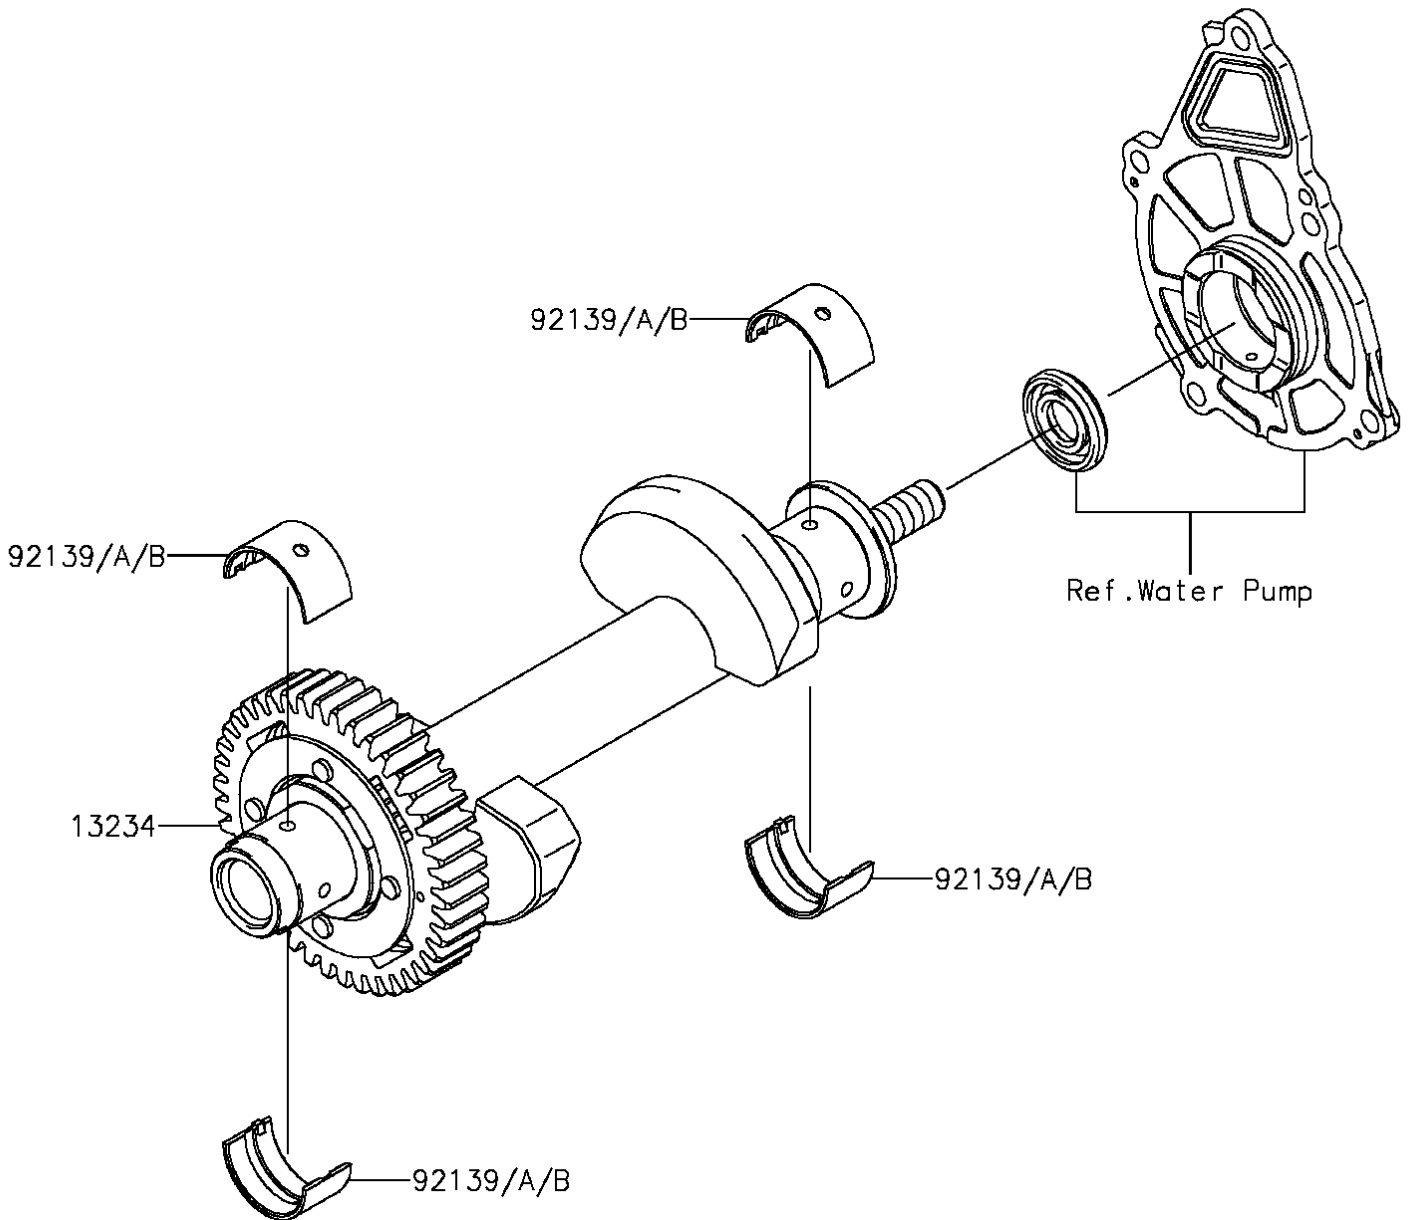

2016 ER-6n PARTS DIAGRAM

Balancer

E1323

2016 ER-6n PARTS LIST

Balancer

| ITEM NAME | PART NUMBER | QUANTITY |
|---------------------------------------|-------------|----------|
| SHAFT-COMP,BALANCER (Ref # 13234) | 13234-0043 | 1 |
| BUSHING,BALANCER,BLUE (Ref # 92139) | 92139-0117 | 4 |
| BUSHING,BALANCER,BLACK (Ref # 92139A) | 92139-0118 | AR |
| BUSHING,BALANCER,BROWN (Ref # 92139B) | 92139-0119 | AR |