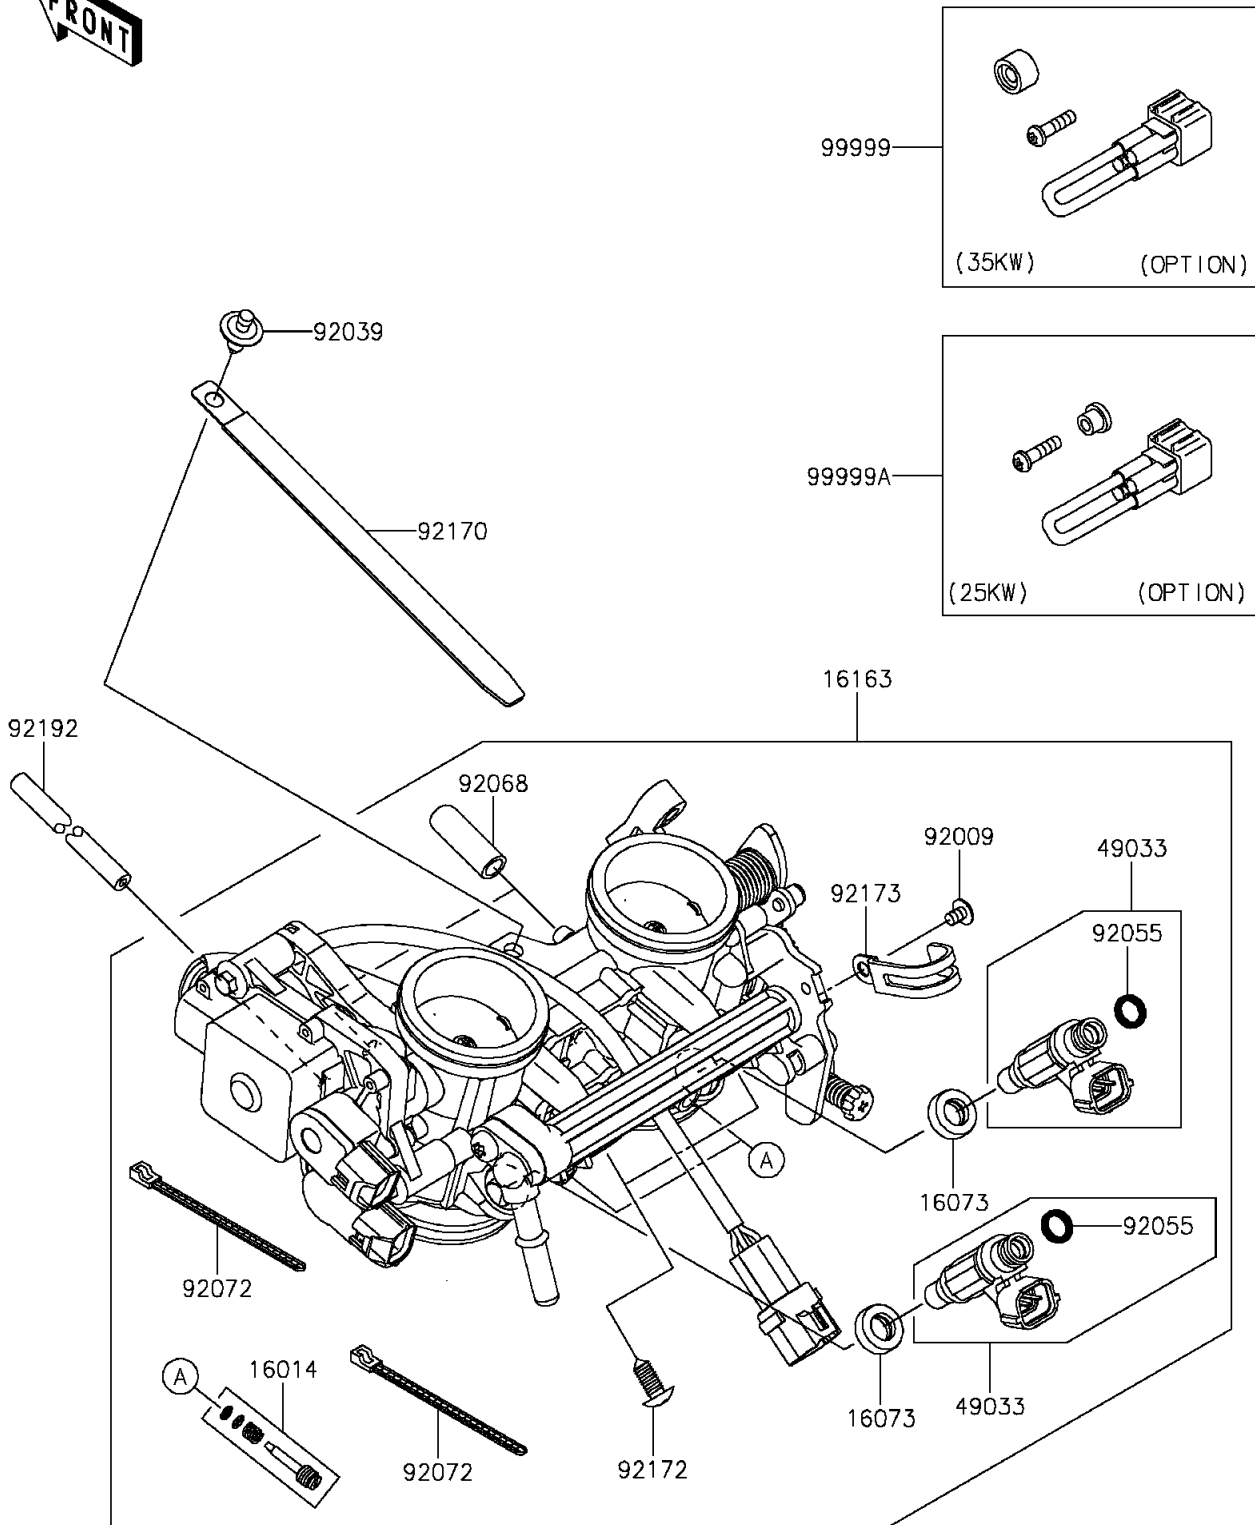

# 2015 ER-6n (European) PARTS DIAGRAM

Throttle

E1510

## 2015 ER-6n (European) PARTS LIST

### Throttle

ITEM NAME	PART NUMBER	QUANTITY
SCREW-PILOT AIR (Ref # 16014)	16014-0002	2
INSULATOR (Ref # 16073)	16073-3707	2
THROTTLE-ASSY,TTK38 (Ref # 16163)	16163-0711	1
NOZZLE-INJECTION (Ref # 49033)	49033-0011	2
SCREW,CLAMP (Ref # 92009)	92009-1860	1
RIVET (Ref # 92039)	92039-0068	1
RING-O,INJECTION NOZZLE (Ref # 92055)	92055-1622	2
PLUG,12X25 (Ref # 92068)	92068-006	2
BAND,SUB-HARNESS (Ref # 92072)	92072-0012	2
CLAMP,L=150 (Ref # 92170)	92170-1114	1
SCREW,PIPE INJECTION (Ref # 92172)	92172-0064	2
CLAMP (Ref # 92173)	92173-0288	1
TUBE,3X6.7X300 (Ref # 92192)	92192-0977	1
KIT.,35KW (Ref # 99999)	99999-0355	1
KIT.,25KW (Ref # 99999A)	99999-0356	1