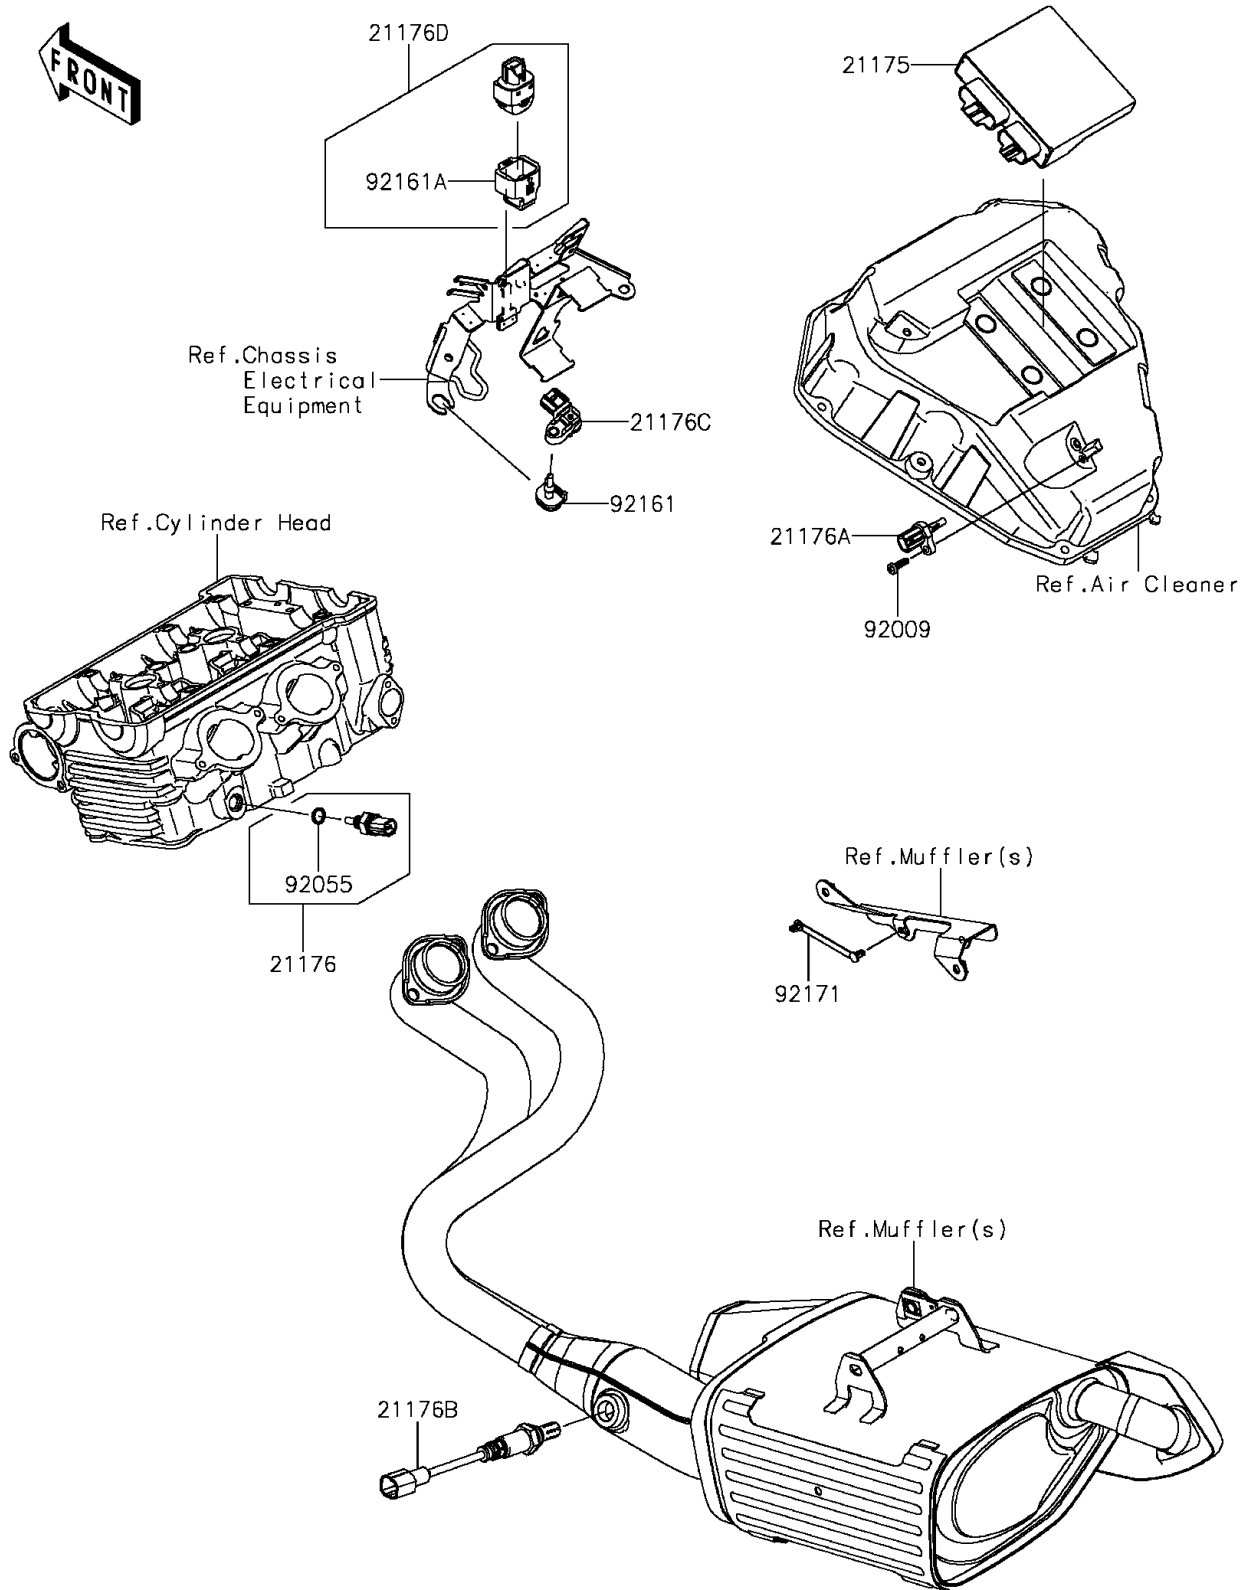

2015 ER-6n (European) PARTS DIAGRAM

Fuel Injection

E1530

2015 ER-6n (European) PARTS LIST

Fuel Injection

ITEM NAME	PART NUMBER	QUANTITY
CONTROL UNIT-ELECTRONIC (Ref # 21175)	21175-0705	1
SENSOR,WATER TEMP (Ref # 21176)	21176-0009	1
SENSOR,AIR TEMPERATURE (Ref # 21176A)	21176-0048	1
SENSOR,OXYGEN (Ref # 21176B)	21176-0105	1
SENSOR,PRESSURE (Ref # 21176C)	21176-0111	1
SENSOR,VEHICLE-DOWN (Ref # 21176D)	21176-0704	1
SCREW,TAPPING,5X16 (Ref # 92009)	92009-1984	1
RING-O,9.5X1.9 (Ref # 92055)	92055-0016	1
DAMPER (Ref # 92161)	92161-0673	1
DAMPER (Ref # 92161A)	92161-0951	1
CLAMP,SPEED (Ref # 92171)	92171-0836	1