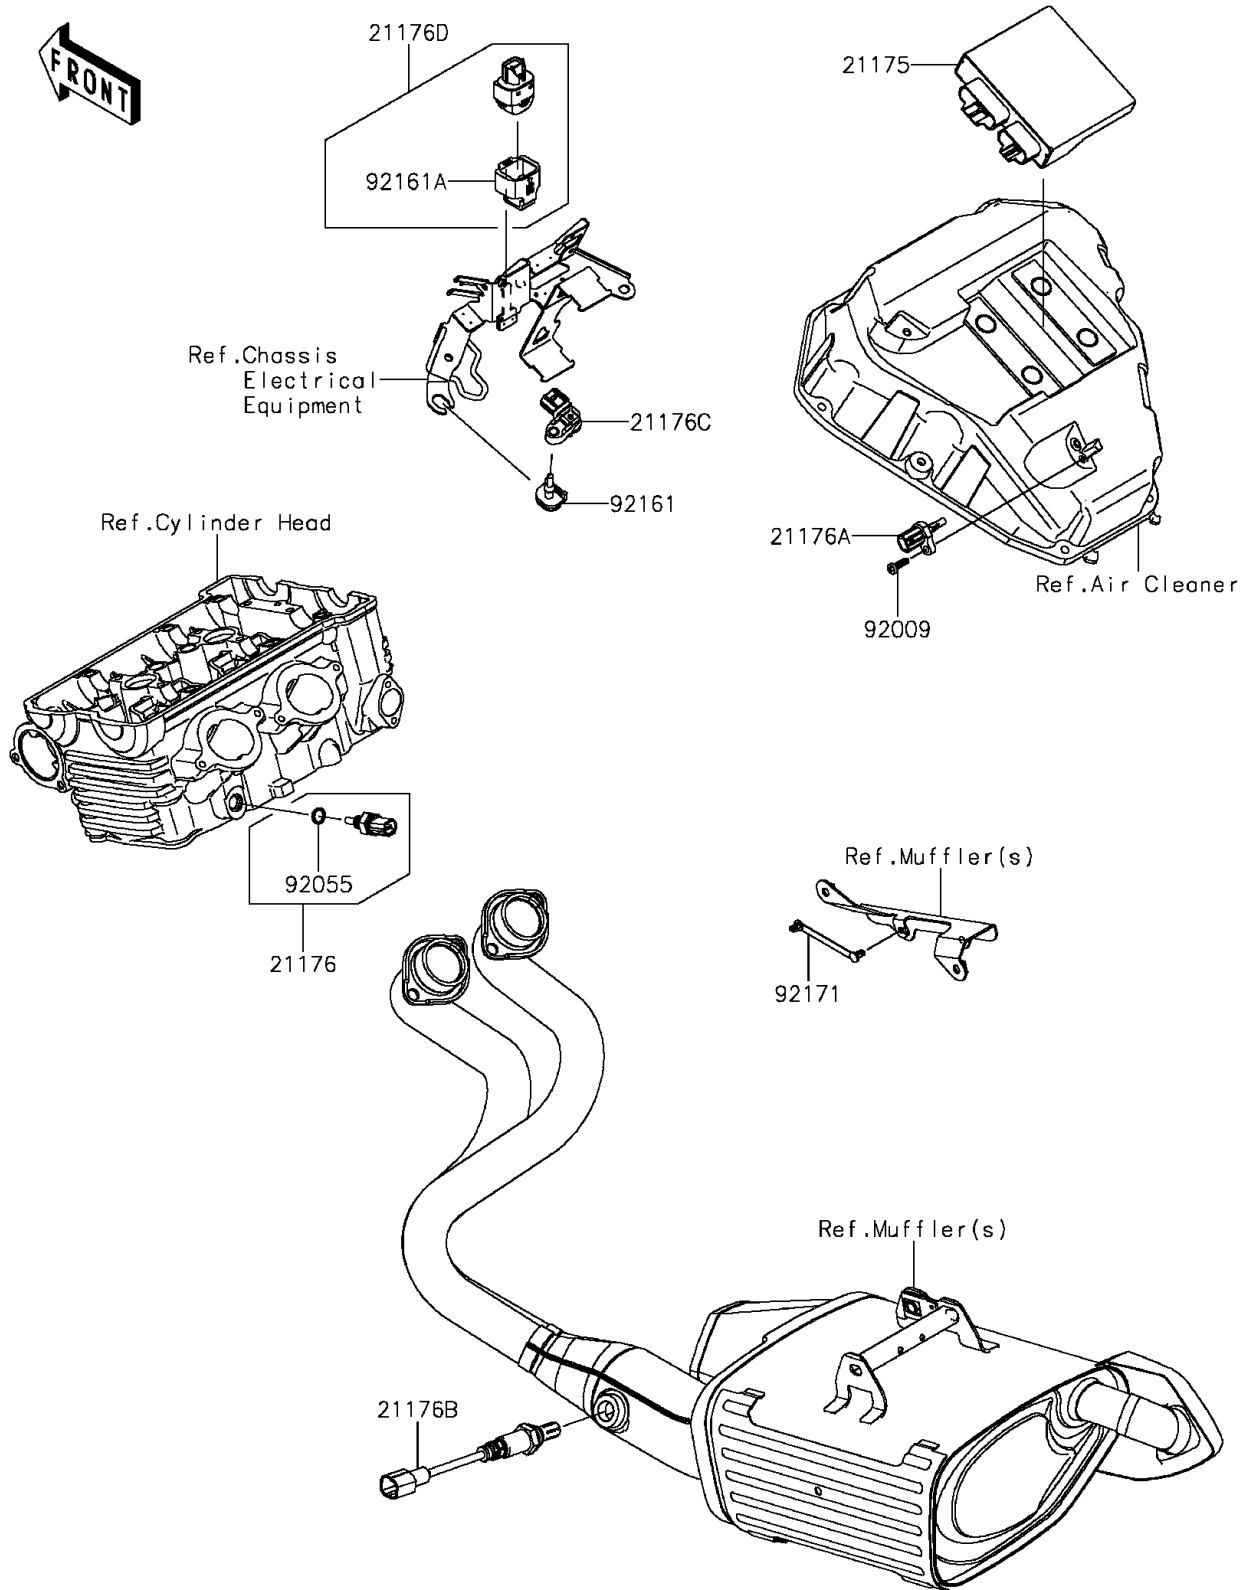

2016 ER-6n PARTS DIAGRAM

Fuel Injection

E1530

2016 ER-6n PARTS LIST

Fuel Injection

ITEM NAME	PART NUMBER	QUANTITY
CONTROL UNIT-ELECTRONIC (Ref # 21175)	21175-0705	1
SENSOR,WATER TEMP (Ref # 21176)	21176-0009	1
SENSOR,AIR TEMPERATURE (Ref # 21176A)	21176-0048	1
SENSOR,OXYGEN (Ref # 21176B)	21176-0105	1
SENSOR,PRESSURE (Ref # 21176C)	21176-0111	1
SENSOR,VEHICLE-DOWN (Ref # 21176D)	21176-0704	1
SCREW,TAPPING,5X16 (Ref # 92009)	92009-1984	1
RING-O,9.5X1.9 (Ref # 92055)	92055-0016	1
DAMPER (Ref # 92161)	92161-0673	1
DAMPER (Ref # 92161A)	92161-0951	1
CLAMP,SPEED (Ref # 92171)	92171-0836	1