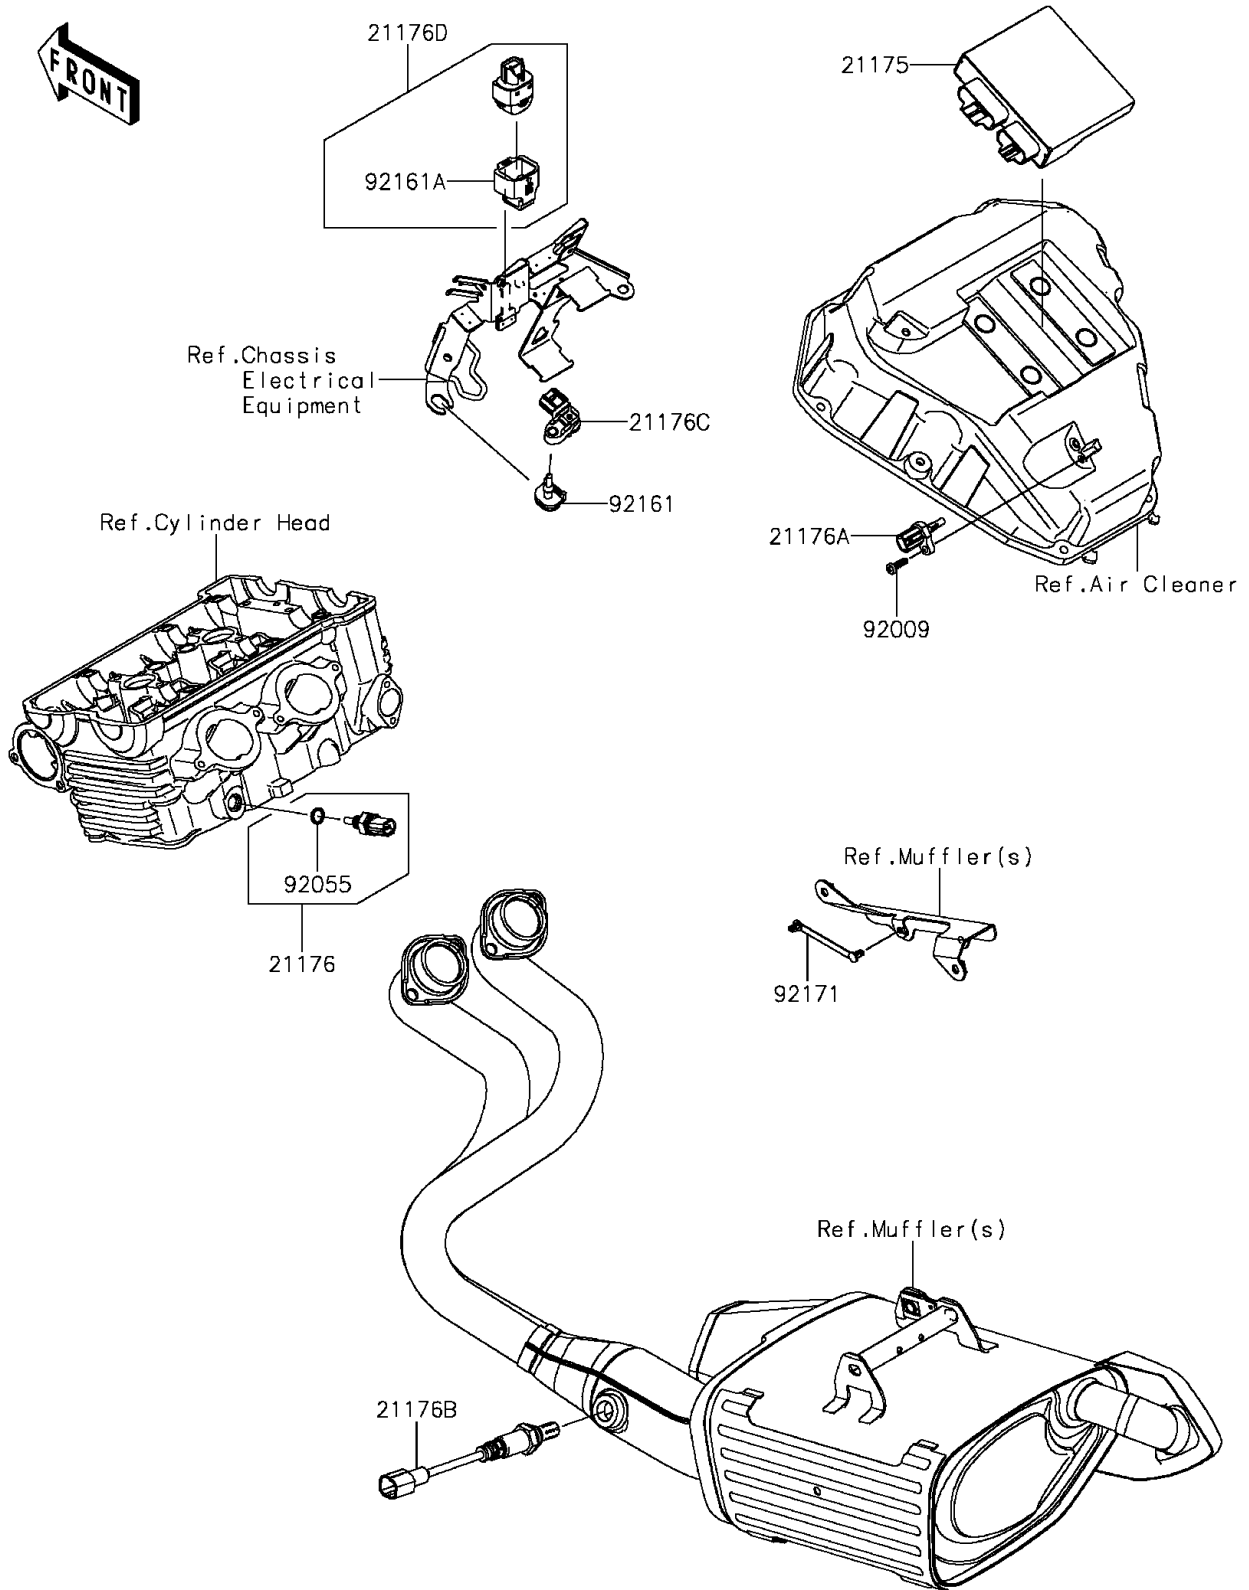

# 2016 ER-6n PARTS DIAGRAM

## Fuel Injection

E1530

## 2016 ER-6n PARTS LIST

### Fuel Injection

ITEM NAME	PART NUMBER	QUANTITY
CONTROL UNIT-ELECTRONIC (Ref # 21175)	21175-0705	1
SENSOR,WATER TEMP (Ref # 21176)	21176-0009	1
SENSOR,AIR TEMPERATURE (Ref # 21176A)	21176-0048	1
SENSOR,OXYGEN (Ref # 21176B)	21176-0105	1
SENSOR,PRESSURE (Ref # 21176C)	21176-0111	1
SENSOR,VEHICLE-DOWN (Ref # 21176D)	21176-0704	1
SCREW,TAPPING,5X16 (Ref # 92009)	92009-1984	1
RING-O,9.5X1.9 (Ref # 92055)	92055-0016	1
DAMPER (Ref # 92161)	92161-0673	1
DAMPER (Ref # 92161A)	92161-0951	1
CLAMP,SPEED (Ref # 92171)	92171-0836	1